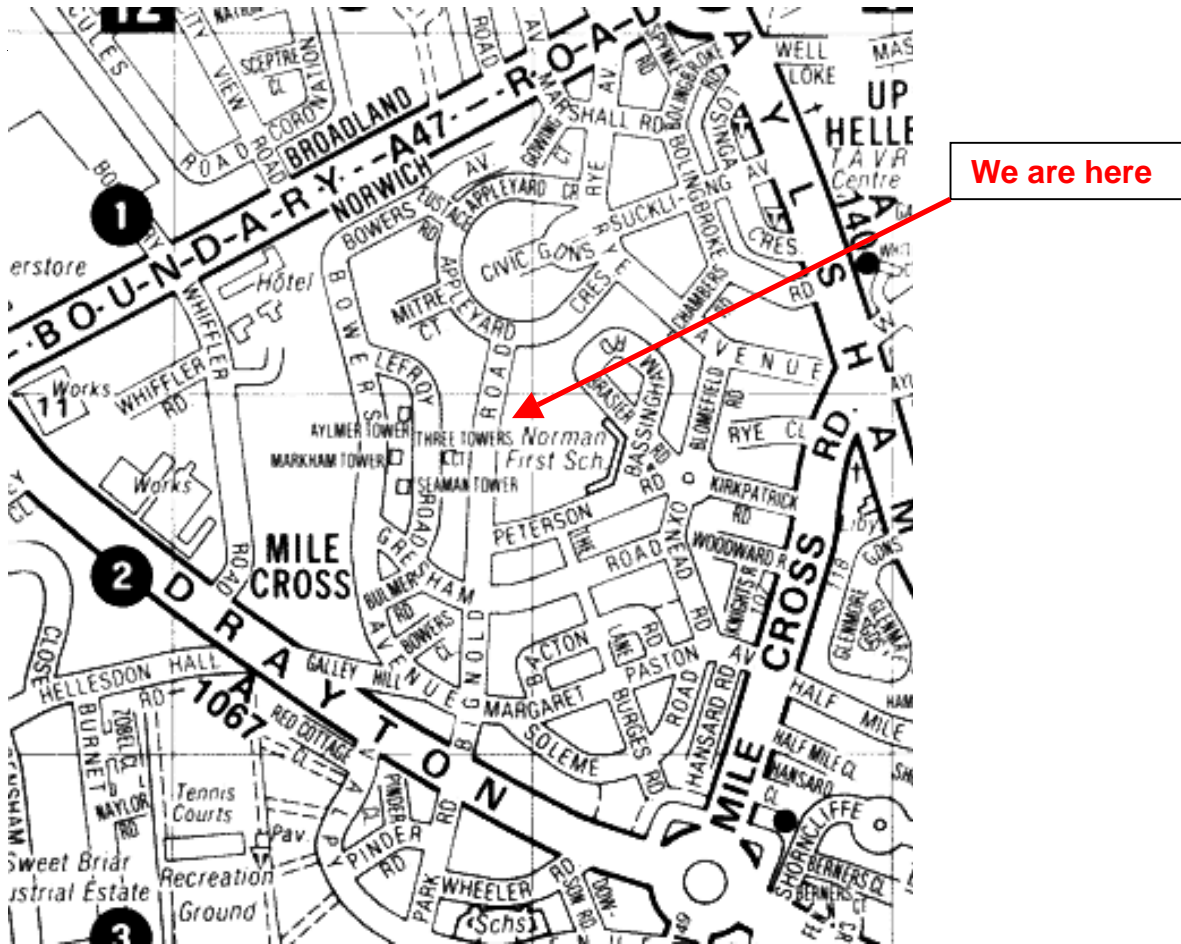

How to find the Norman Centre

Norman Centre, Bignold Rd, Norwich, NR3 2QZ. Tel: 01603 408140

Travelling from Norwich City Centre: travel north on Aylsham Road following signs for Airport/Cromer. Turn left into Suckling Ave, left onto Appleyard Crescent and left into Bignold Rd. Turn left into the Norman Centre drive way.

Travelling from West Norwich: travel along Sweetbriar Rd to the Asda traffic lights. Turn right onto Drayton Rd and continue until you see a pedestrian crossing. Just before the crossing turn left into Bignold Rd. Travel approx 500m then turn right into Norman Centre drive way.

Travelling from East Norwich: travel along ring road to Asda traffic lights. Turn left onto Drayton Rd and continue until you see a pedestrian crossing. Just before the crossing turn left into Bignold Rd. Travel approx 500m then turn right into Norman Centre drive way.