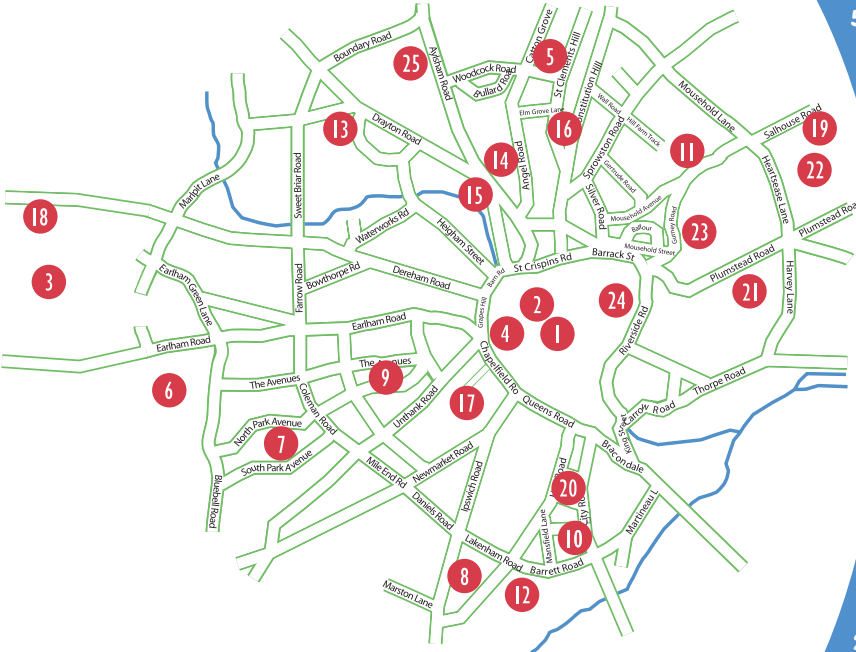

Parks Locations

1. Castle Green - Roof of Castle Mall, City Centre
2. Castle Gardens - Castle Meadow, City Centre
3. Chapelbreak Open Space - Harpsfield, Bowthorpe
4. Chapelfield Gardens - City Centre
5. St Clements Park - Woodcock Road
6. Earlham Park - University Drive, Earlham Road
7. Eaton Park - South Park Avenue
8. Harford Park - Ipswich Road
9. Heigham Park - The Avenues
10. Jubilee Park - Long John Hill
11. Household Heath - Gurney Road
12. Lea Bridges Park - Coleburn Road
13. Sloughbottom Park - Drayton Road
14. Waterloo Park - Angel Road/Aylsham Road
15. Wensum Park - Drayton Road
16. Sewell Park - St Clements Hill
17. Jenny Lind - Vauxhall Street
18. Bowthorpe Park - Clover Hill
19. Heartsease Towers - Sale Road
20. Lakenham Recreation Ground - City Road
21. Woodrow Pilling Park - Harvey Lane /Pilling Park Road
22. Alderman Walker Park - Frere Road
23. Britannia Barracks - Britannia Road
24. James Stuart Gardens - Recorder Road
25. Mile Cross Gardens - Aylsham Road