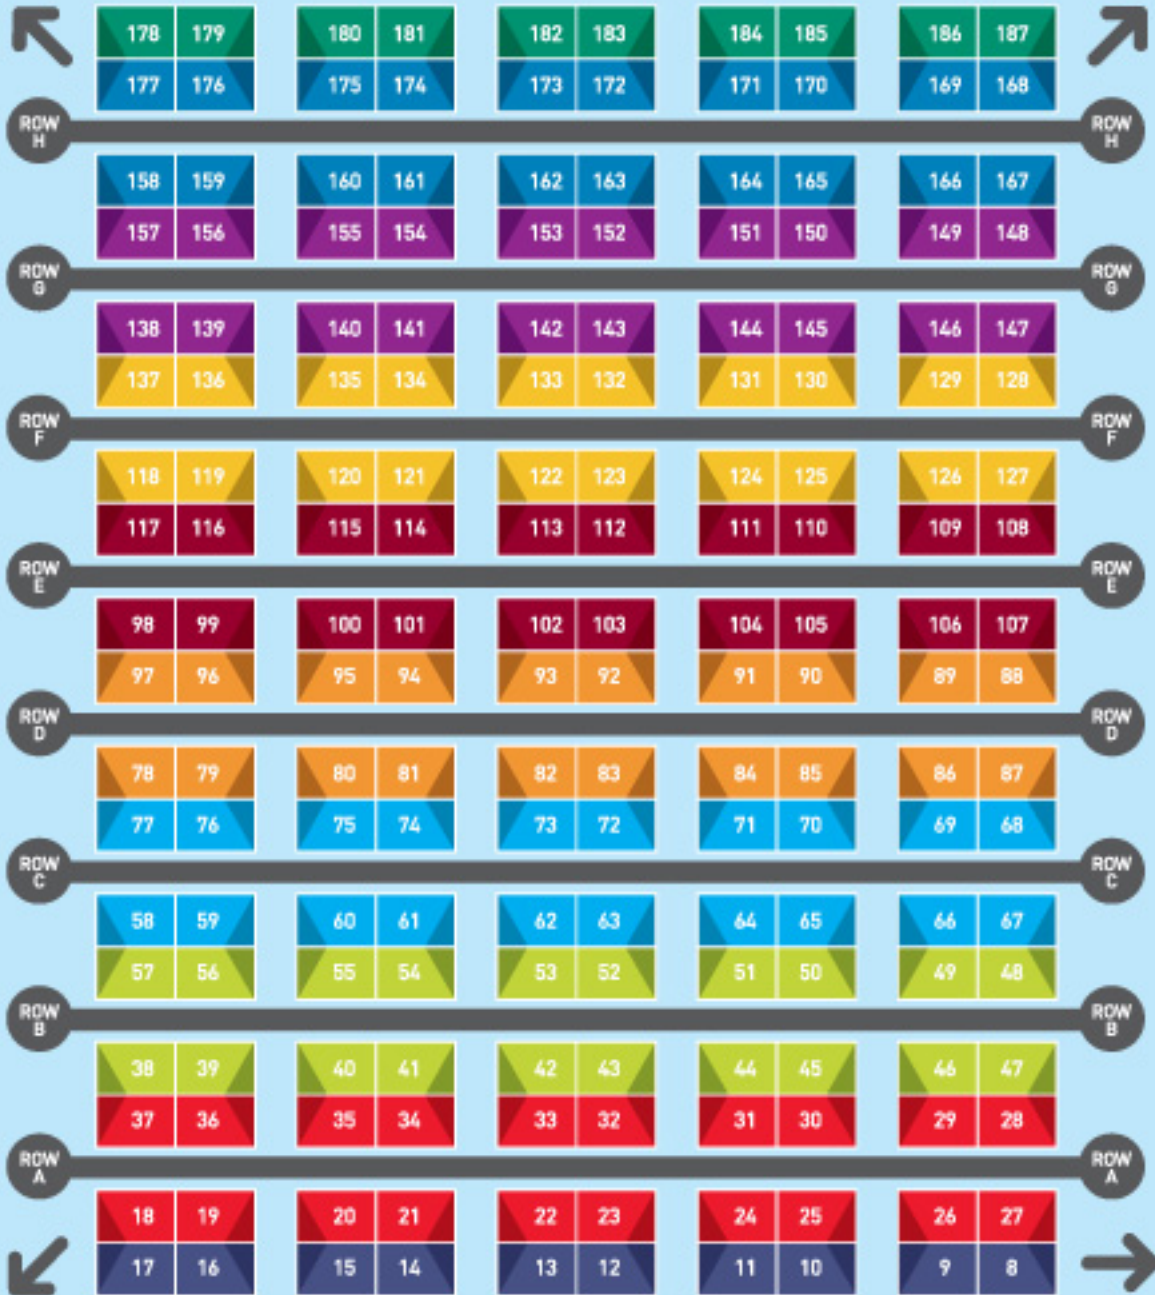

New Norwich Market

NORWICH LANES

JARROLD'S

CITY HALL

GENTLEMAN'S WALK

ROYAL ARCADE

THE FORUM

190B 190 189 188

7  
6

5A	5
4	
3	2