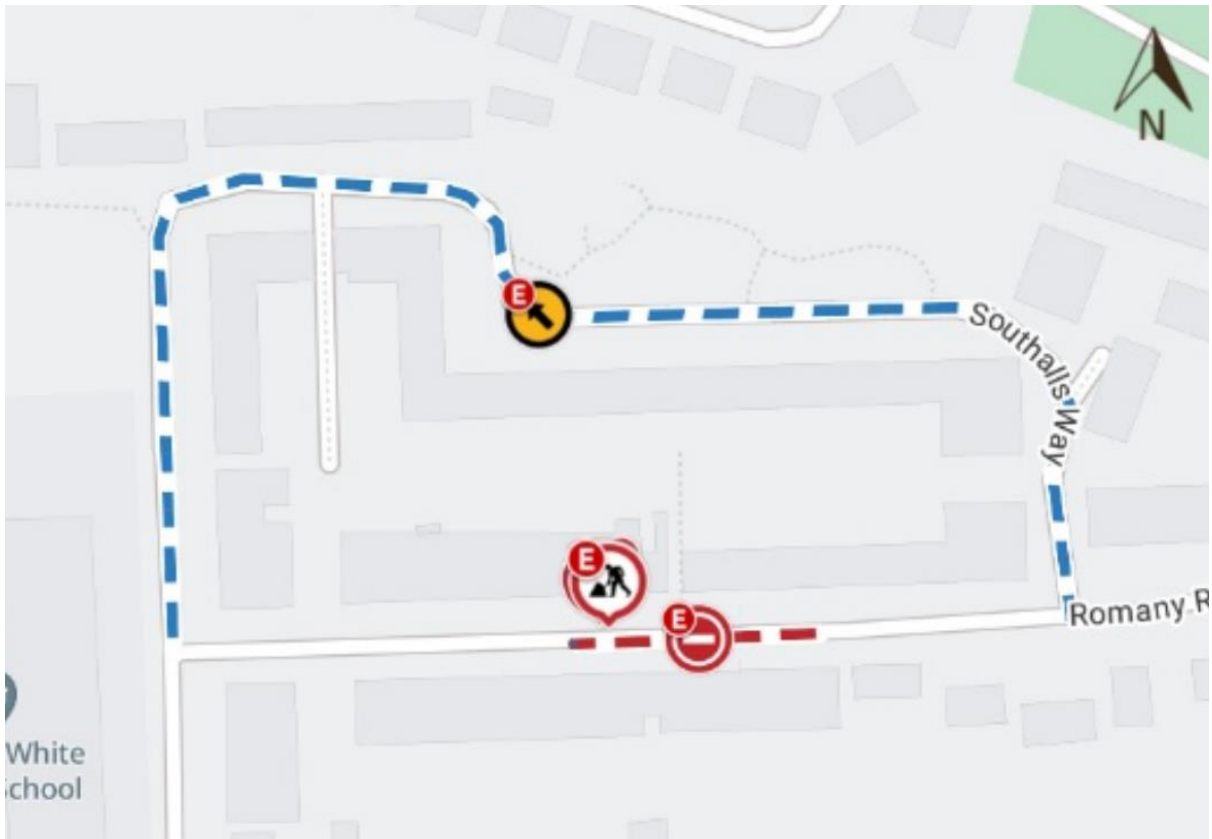

Map data © MapTiler © OpenStreetMap contributors