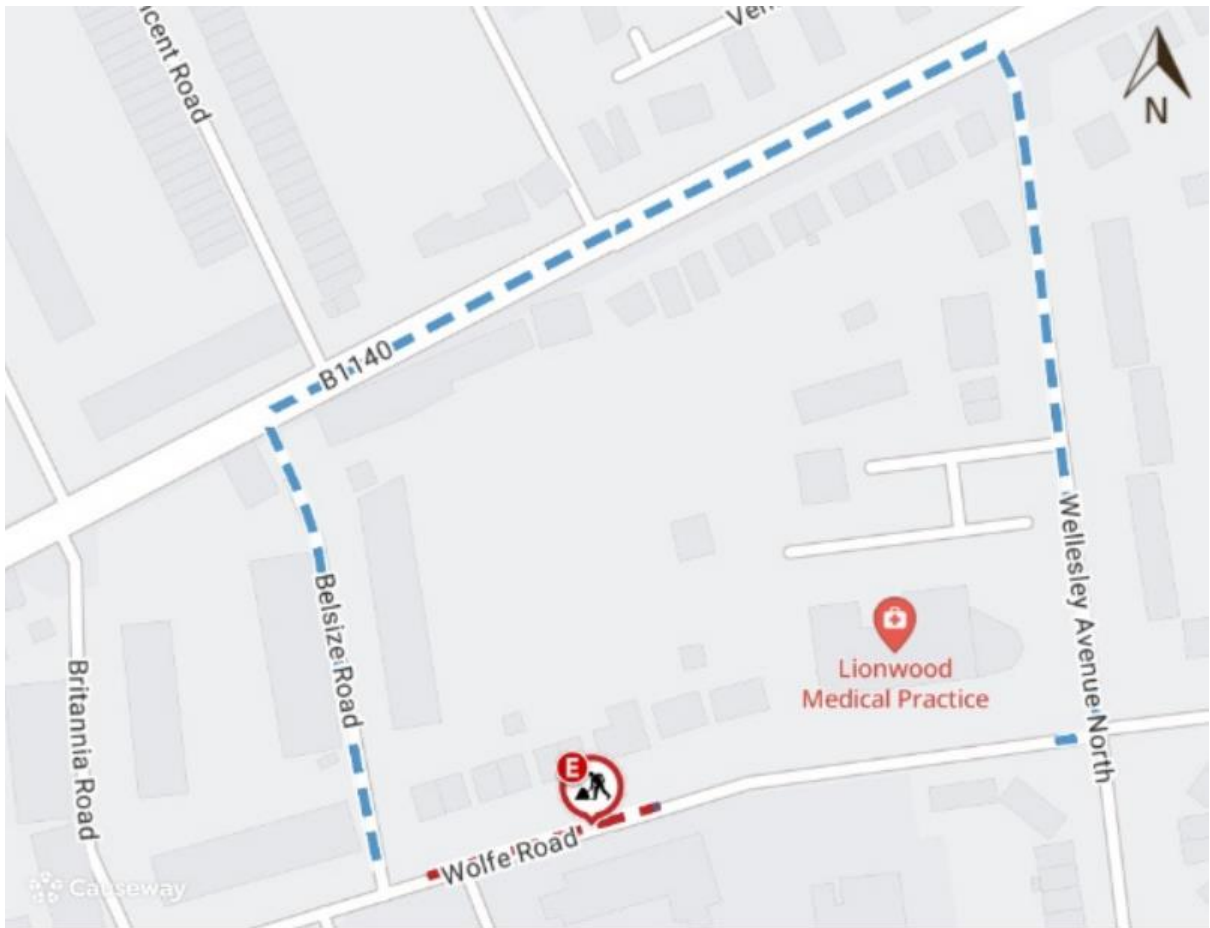

Map data © MapTiler © OpenStreetMap contributors