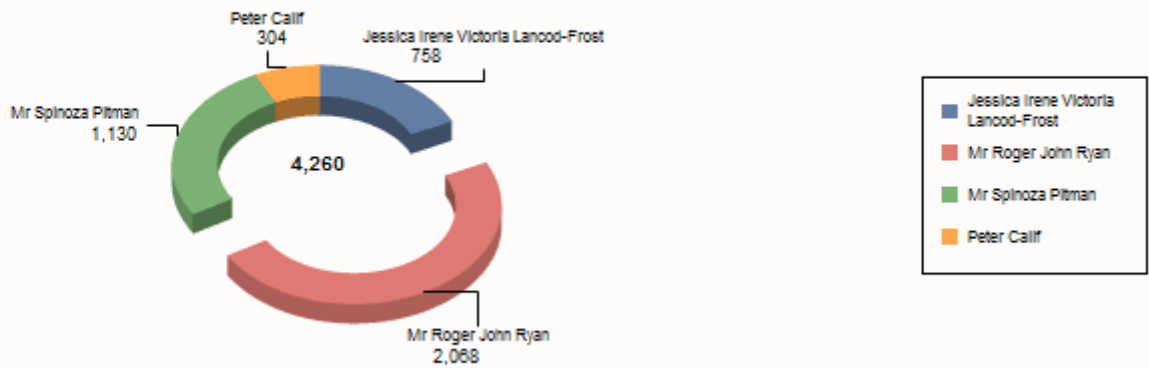

Votes per Candidate

For Ward: Thorpe Hamlet

Summary of Results

Printed: 14 May 2015

Election: Electoral Ward held on 07/05/2015

Ward: Town Close			
Electorate:	9004	Raby, David Lander	Green Party
Seats:	1	Sealey, Jamal	Labour Party
Votes Cast:	6057	Little, Antony Daniel	Conservative Party
Turnout %	67.27%	Webber-Walton, Kirsty Elaine	Liberal Democrats
			2025 33.78% (Elected)
			1864 31.09%
			1435 23.94%
			671 11.19%
Green Party hold			Majority: 161

Votes per Candidate

For Ward: Town Close

Summary of Results

Printed: 14 May 2015

Election: Electoral Ward held on 07/05/2015

Ward: University			
Electorate:	6826	Ryan, Roger John	Labour Party
Seats:	1	Pitman, Spinoza	Green Party
Votes Cast:	4293	Lancod-Frost, Jessica Irene	Conservative Party
Turnout %	62.89%	Callf, Peter	Liberal Democrats
			2068 48.54% (Elected)
			1130 26.53%
			758 17.79%
			304 7.14%
Labour Party hold		Majority: 938	

Votes per Candidate

For Ward: University

Summary of Results

Printed: 14 May 2015

Election: Electoral Ward held on 07/05/2015

Ward: Wensum			
Electorate:	8707	Peek, Martin	Labour Party
Seats:	1	Walker, Ben	Green Party
Votes Cast:	4937	Lach, Michael	Conservative Party
Turnout %	56.70%	King, Dave	UK Independence Party (UKIP)
		Beale, John Roderic Charles	Liberal Democrats
			1671 34.01% (Elected)
			1555 31.65%
			752 15.31%
			703 14.31%
			232 4.72%
Labour Party gain from Green party			Majority: 116