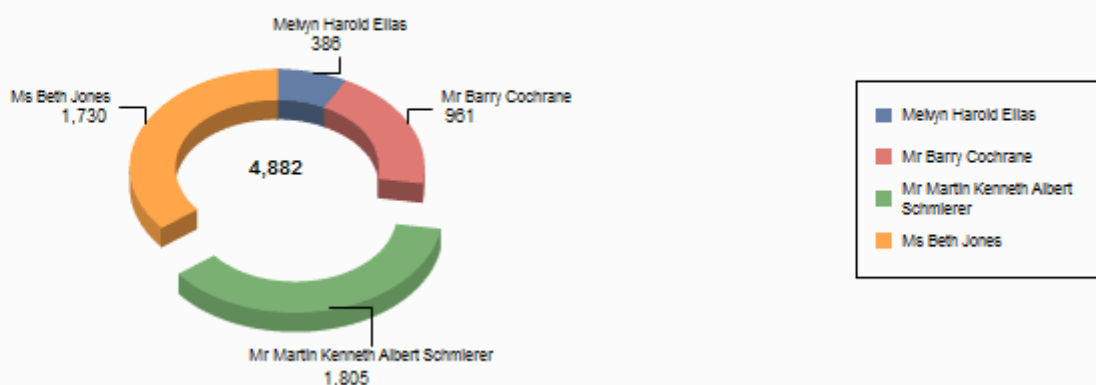

Votes per Candidate

For Ward: Mancroft

Summary of Results

Printed: 14 May 2015

Election: Electoral Ward held on 07/05/2015

Ward: Mile Cross			
Electorate:	7955	Thomas, Vaughan	Labour Party
Seats:	2	Thomas, Vivien	Labour Party
Votes Cast:	4224	Chacksfield, Mary Josephine	Conservative Party
Turnout %	53.10%	Bradley, Steven	UK Independence Party (UKIP)
		Edwards, Richard Alan	Green Party
		Holmes, Paul Martin	Conservative Party
		Eigener, Gunnar William	Green Party
		Cunningham, Sarah Mary	Liberal Democrats
		Sutton-Croft, Michael Anthony	Liberal Democrats
			1675 22.49% (Elected)
			1410 18.93% (Elected)
			921 12.37%
			905 12.15%
			802 10.77%
			653 8.77%
			605 8.12%
			272 3.65%
			204 2.74%
Held by labour		Majority: 754	