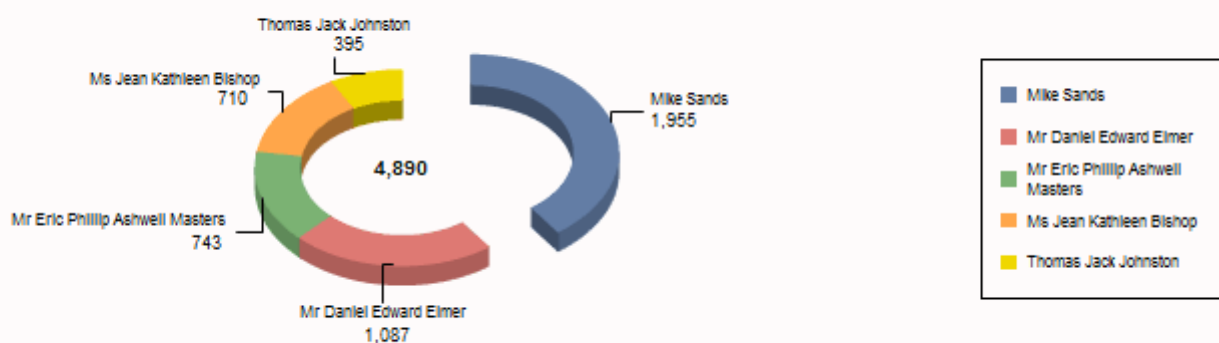

Summary of Results

Printed: 14 May 2015

Election: Electoral Ward held on 07/05/2015

Ward: Bowthorpe			
Electorate: 8811	Sands, Mike	Labour Party	1955 39.98% (Elected)
Seats: 1	Elmer, Daniel Edward	Conservative Party	1087 22.23%
Votes Cast: 4913	Masters, Eric Phillip Ashwell	UK Independence Party (UKIP)	743 15.19%
Turnout % 55.76%	Bishop, Jean Kathleen	Green Party	710 14.52%
	Johnston, Thomas Jack	Liberal Democrats	395 8.08%
Labour Party hold		Majority:	868

Votes per Candidate

For Ward: Bowthorpe

Summary of Results

Printed: 14 May 2015

Election: Electoral Ward held on 07/05/2015

Ward: Catton Grove			
Electorate:	8245	Kendrick, Paul	Labour Party
Seats:	1	Holmes, Will	Conservative Party
Votes Cast:	4690	Ho, Michelle	UK Independence Party (UKIP)
Turnout %	56.88%	Park, Tony Arthur	Green Party
		Tooke, Leigh	Liberal Democrats
			1702 36.49% (Elected)
			1411 30.25%
			799 17.13%
			483 10.36%
			269 5.77%
Labour Party hold		Majority: 291	