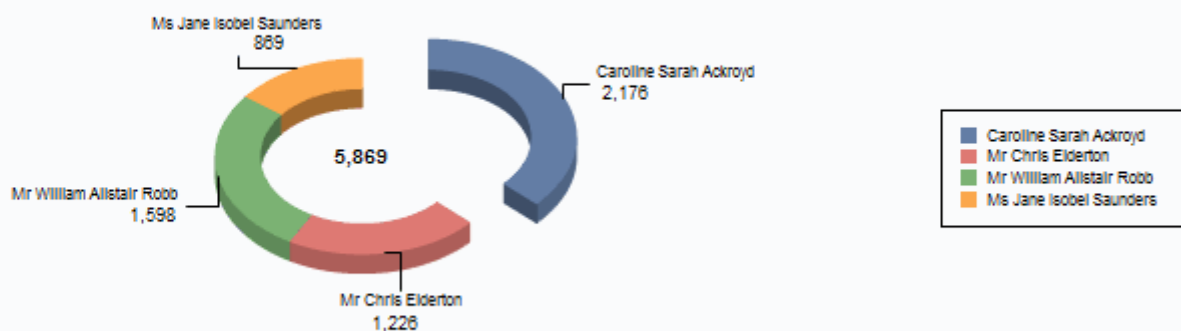

Summary of Results

Printed: 14 May 2015

Election: Electoral Ward held on 07/05/2015

Ward: Eaton			
Electorate:	7621	Ackroyd, Caroline Sarah	Liberal Democrats
Seats:	1	Robb, William Alistair	Conservative Party
Votes Cast:	5910	Elderton, Chris	Labour Party
Turnout %	77.55%	Saunders, Jane Isobel	Green Party
			2176 37.08% (Elected)
			1598 27.23%
			1226 20.89%
			869 14.81%
Liberal Democrats hold			Majority: 578

Votes per Candidate

For Ward: Eaton