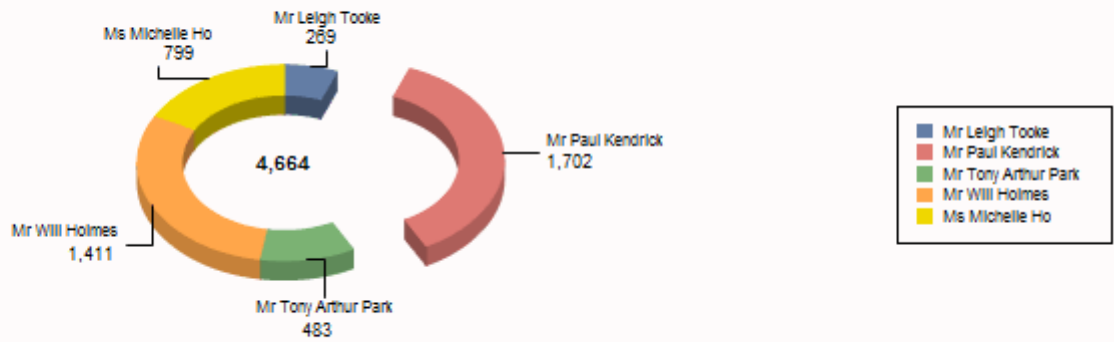

Summary of Results

Printed: 14 May 2015

Election: Electoral Ward held on 07/05/2015

Ward: Catton Grove			
Electorate:	8245	Kendrick, Paul	Labour Party
Seats:	1	Holmes, Will	Conservative Party
Votes Cast:	4690	Ho, Michelle	UK Independence Party (UKIP)
Turnout %	56.88%	Park, Tony Arthur	Green Party
		Tooke, Leigh	Liberal Democrats
			1702 36.49% (Elected)
			1411 30.25%
			799 17.13%
			483 10.36%
			269 5.77%
Labour Party hold		Majority: 291	

Votes per Candidate

For Ward: Catton Grove