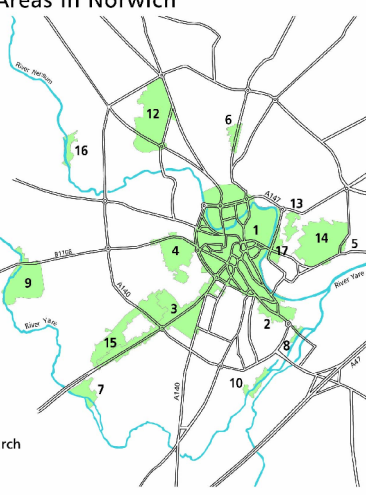

Key

- Conservation area
- Houses covered by article 4 Direction 19th century terraces

2 Bracondale Conservation Area