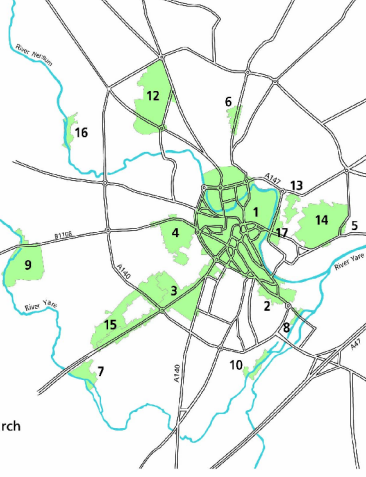

Key

- Conservation area
- Houses covered by article 4 Direction 20th century housing

2 Bracondale Conservation Area