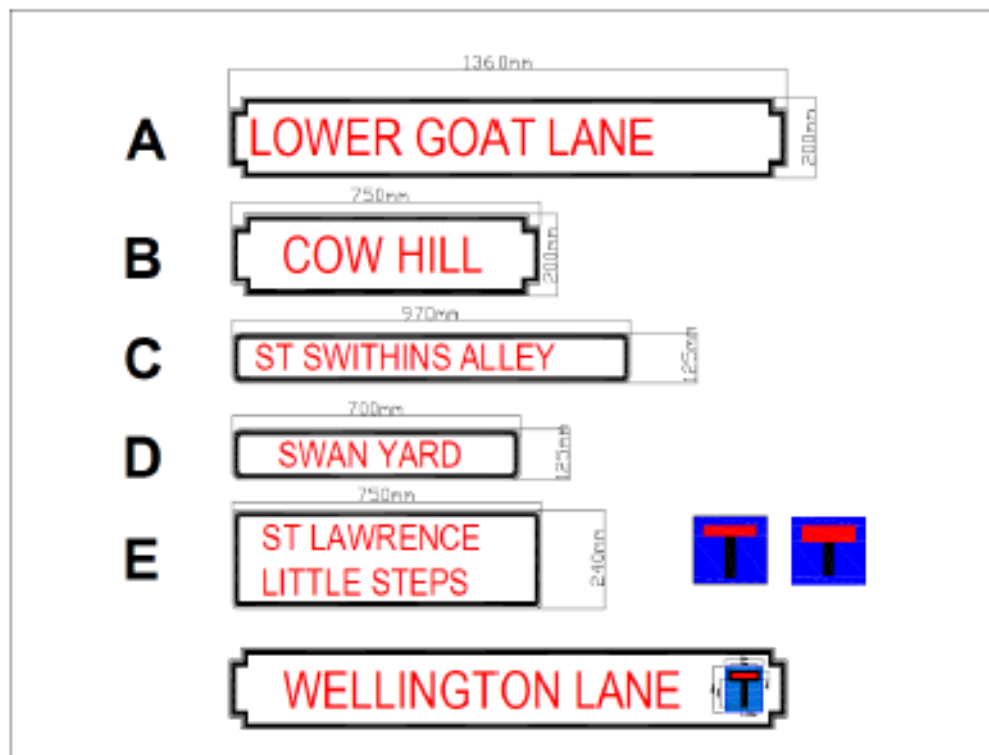

Post mounted

- Install street nameplate in rear of adopted footpath or verge.
- Set posts in ground to one third of post height.
- Posts secured by concrete foundations to C 8/10 conc to BS8500.

Wall Mounted signs

Polycarbonate plate fixed to black backboard and fixed to wall using 6-8no 50mm screws depending on length of plate.

Classic

Example of sign dimensions
(Text is black on white background)

Suppliers

G & G Road Traffic Signs
15 Foxholes Road
Leicester
LE3 1TH
t: 0116 254 4445