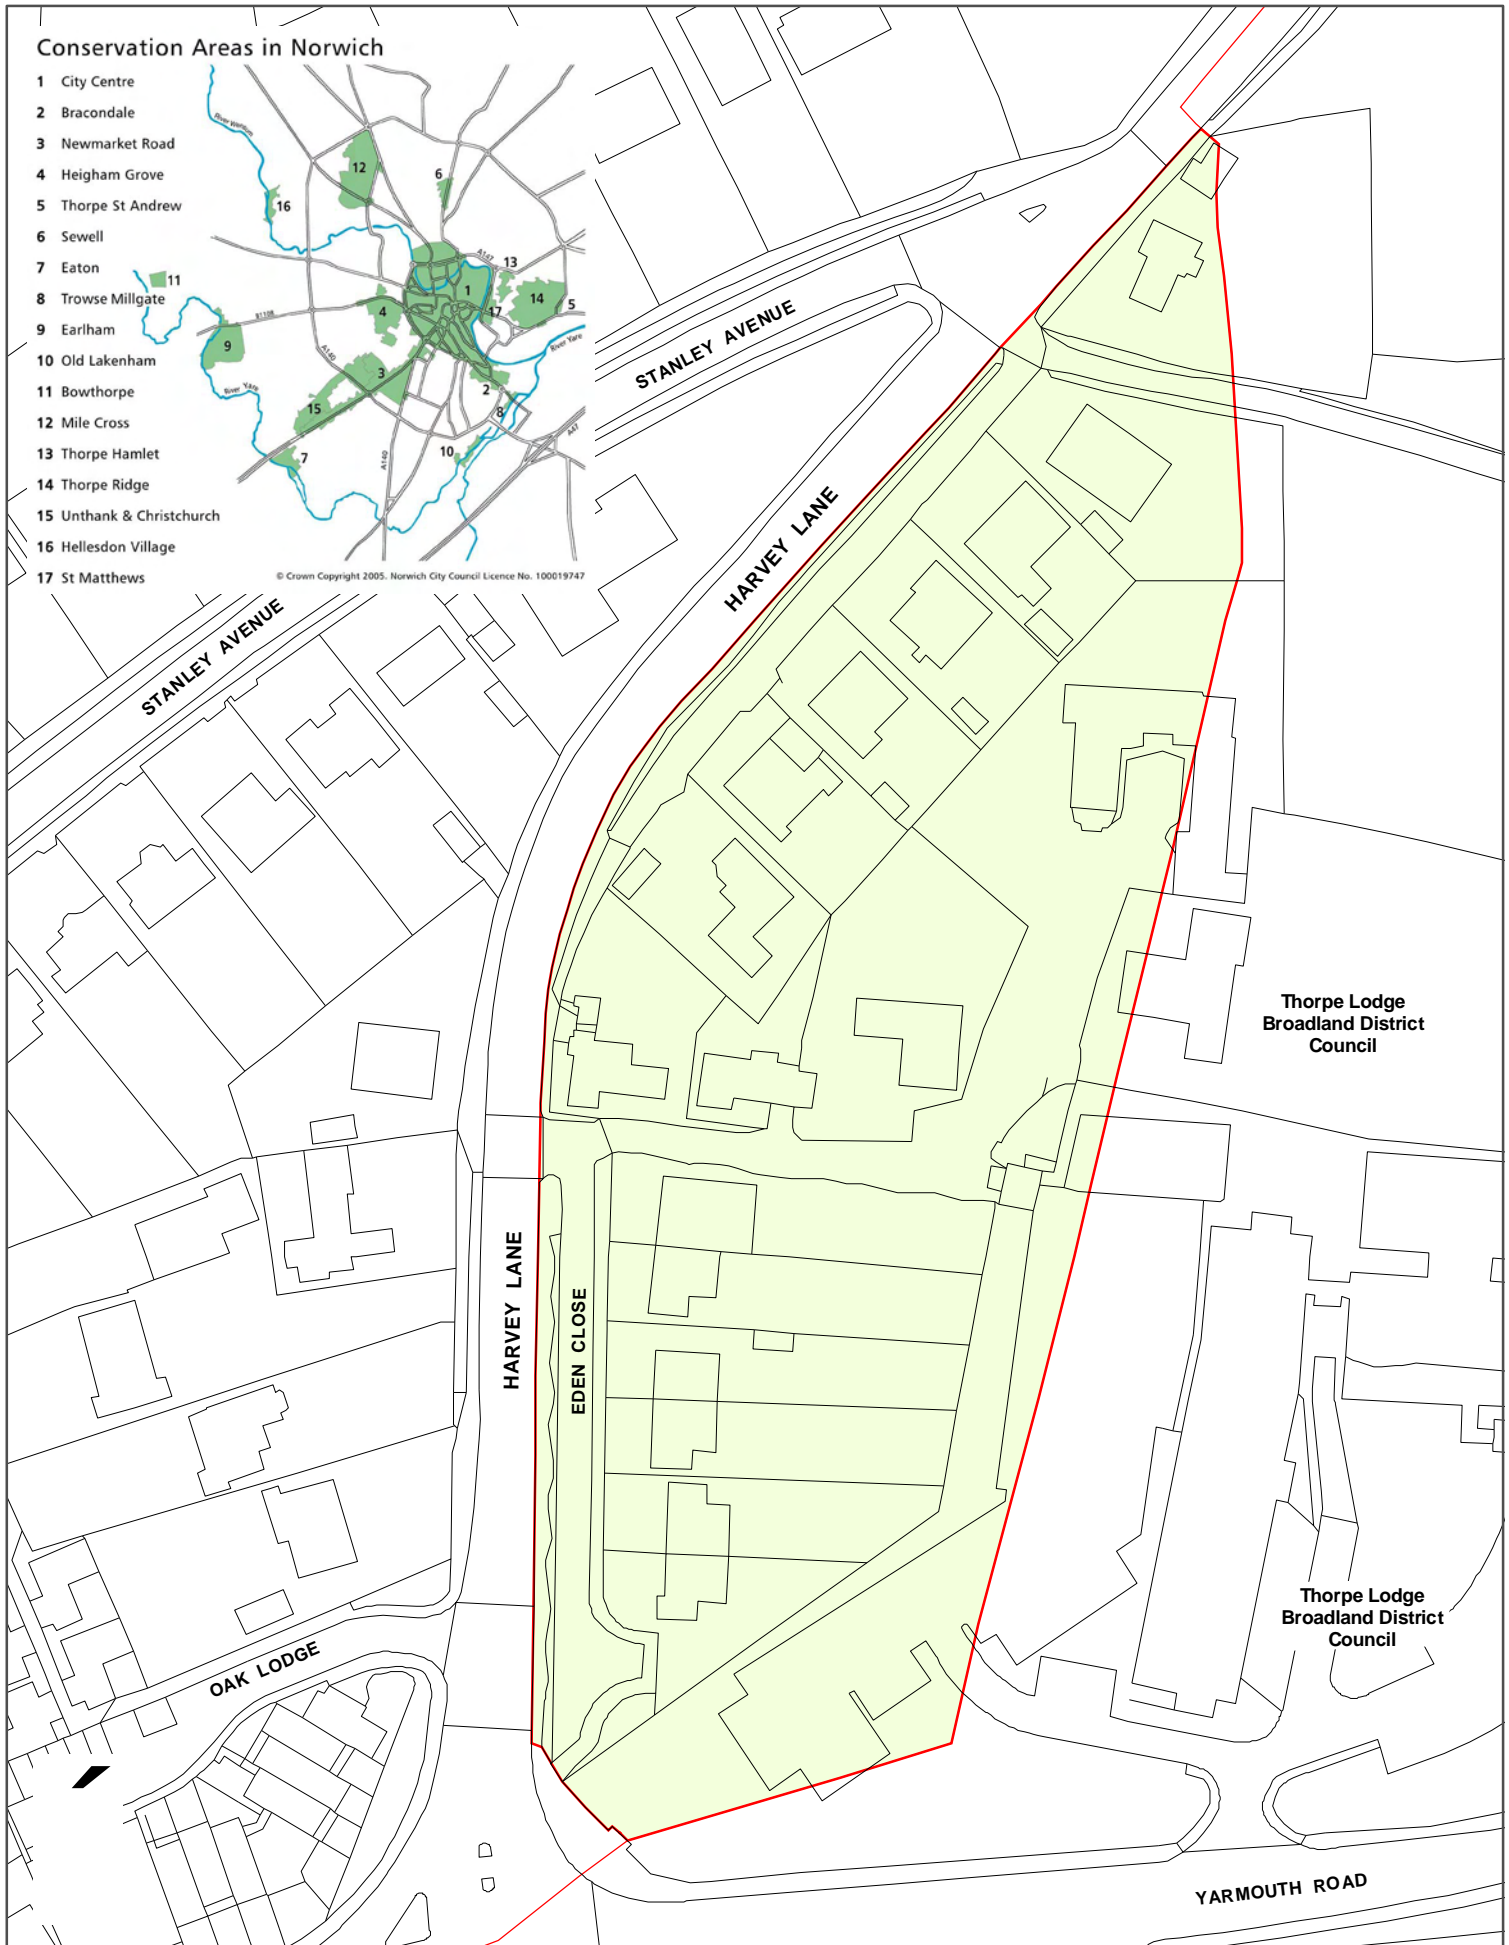

Conservation Areas in Norwich

- 1 City Centre
- 2 Bracondale
- 3 Newmarket Road
- 4 Heigham Grove
- 5 Thorpe St Andrew
- 6 Sewell
- 7 Eaton
- 8 Trowse Millgate
- 9 Earlham
- 10 Old Lakenham
- 11 Bowthorpe
- 12 Mile Cross
- 13 Thorpe Hamlet
- 14 Thorpe Ridge
- 15 Unthank & Christchurch
- 16 Hellesdon Village
- 17 St Matthews

Thorpe Lodge
Broadland District
Council

Thorpe Lodge
Broadland District
Council