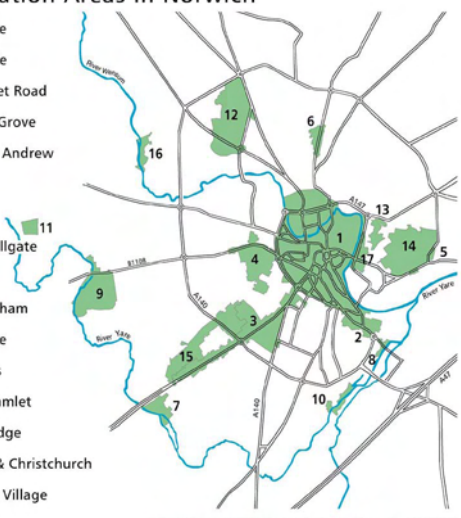

Conservation Areas in Norwich

- 1 City Centre
- 2 Bracondale
- 3 Newmarket Road
- 4 Heigham Grove
- 5 Thorpe St Andrew
- 6 Sewell
- 7 Eaton
- 8 Trowse Millgate
- 9 Earlham
- 10 Old Lakenham
- 11 Bowthorpe
- 12 Mile Cross
- 13 Thorpe Hamlet
- 14 Thorpe Ridge
- 15 Unthank & Christchurch
- 16 Hellesdon Village
- 17 St Matthews

10 Old Lakenham Conservation Area

Reproduced from the Ordnance Survey map with the permission of the Controller of Her Majesty's Stationery Office (C) Crown Copyright 2005
Unauthorised reproduction infringes Crown Copyright and may lead to prosecution or Civil Proceedings. OS License No. 100019747. 2007