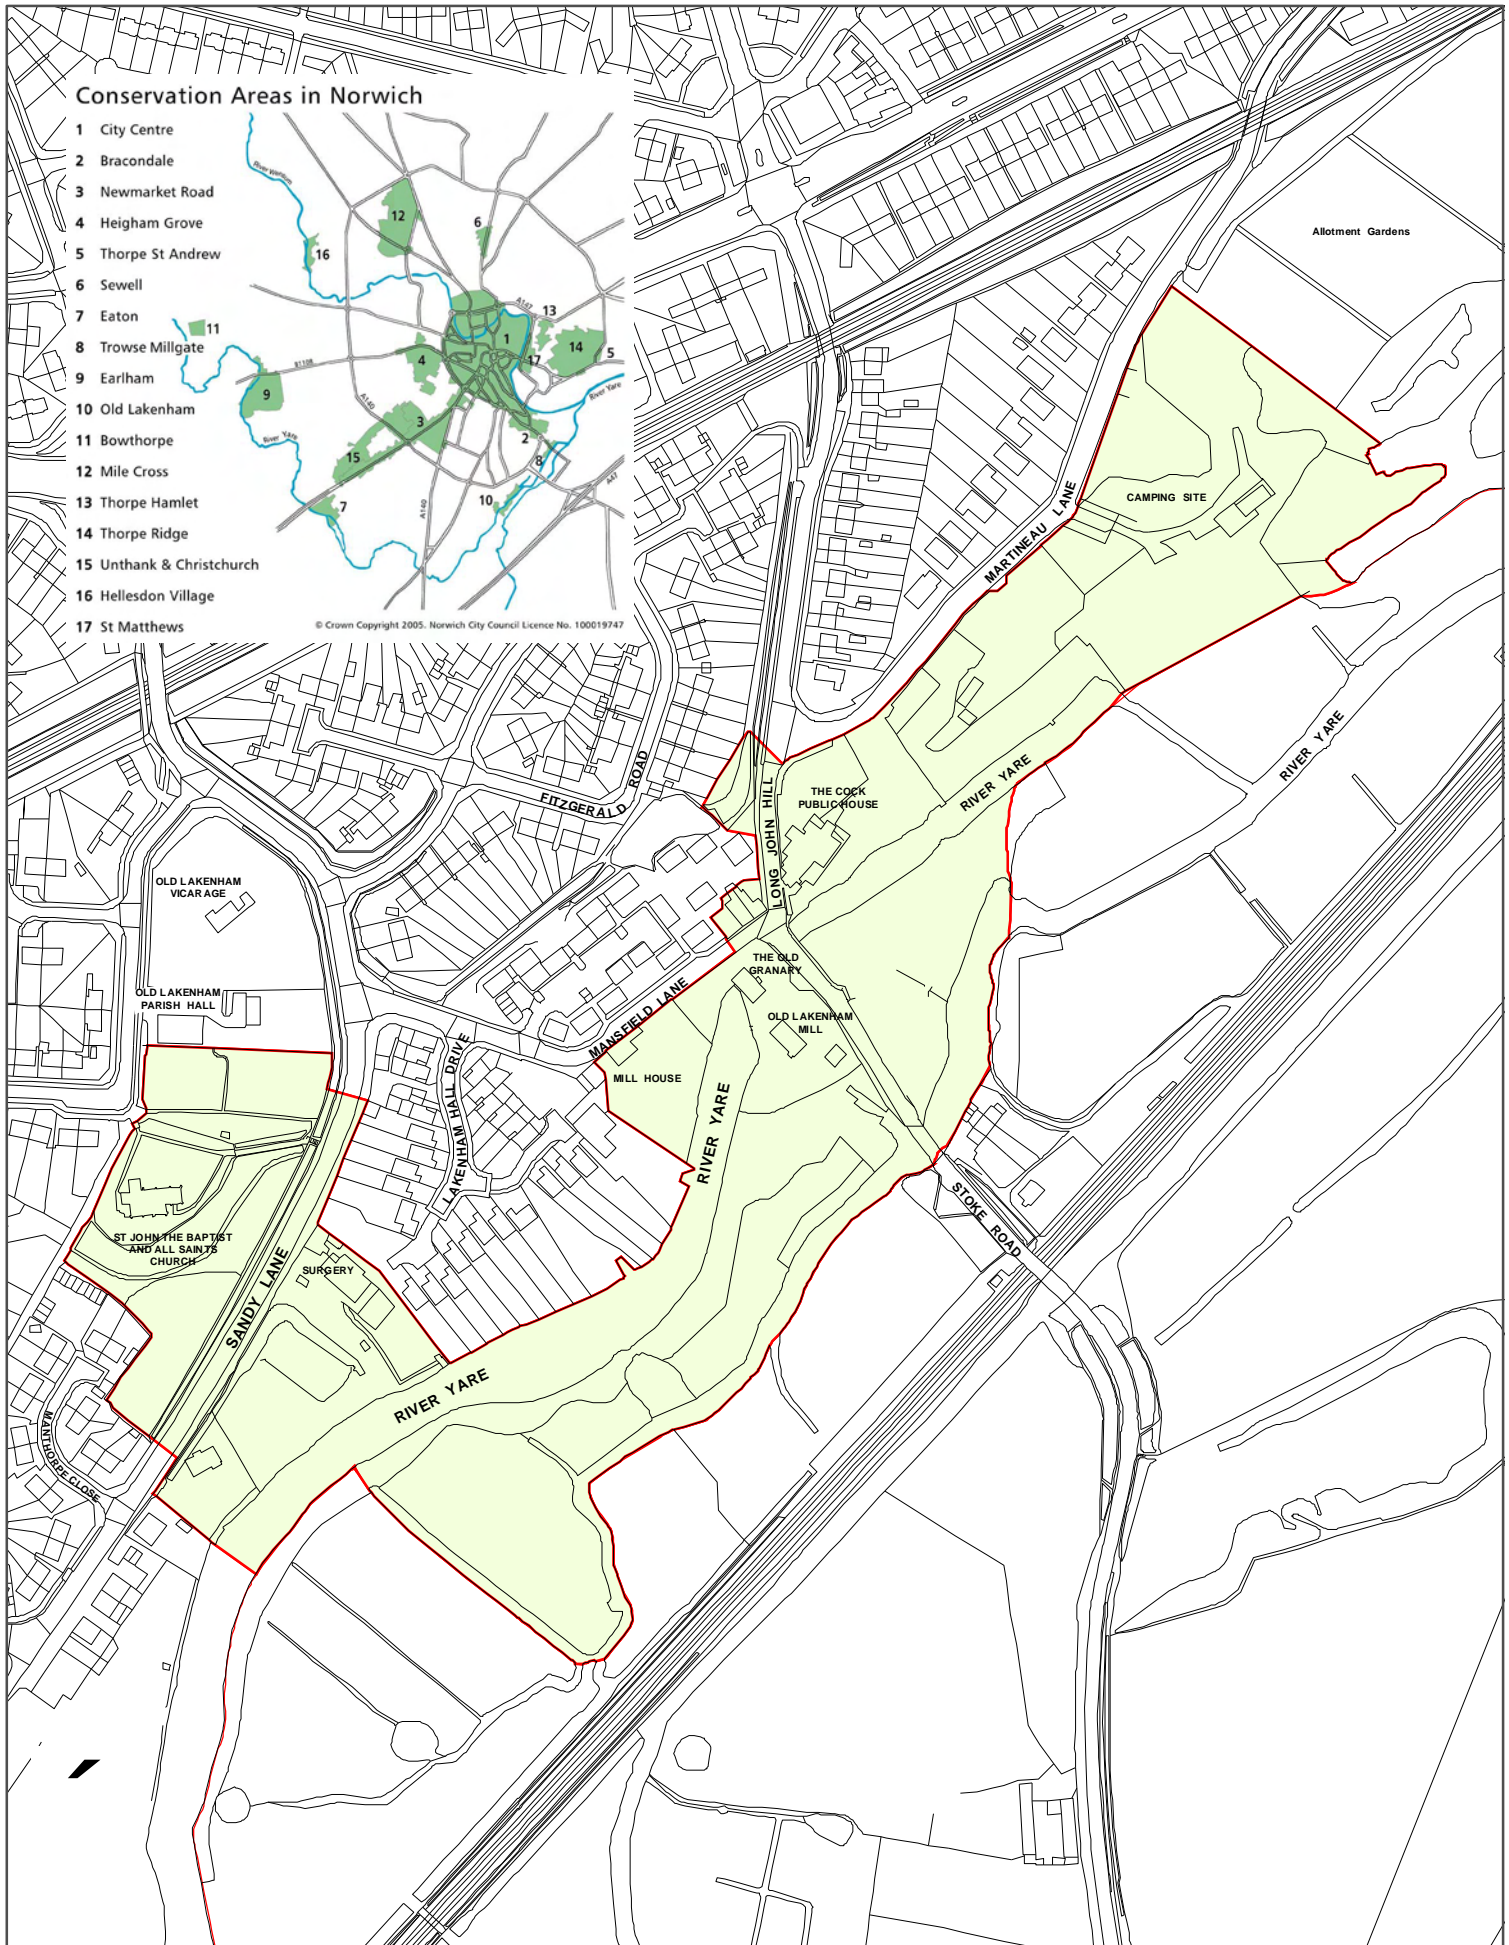

Conservation Areas in Norwich

- 1 City Centre
- 2 Bracondale
- 3 Newmarket Road
- 4 Heigham Grove
- 5 Thorpe St Andrew
- 6 Sewell
- 7 Eaton
- 8 Trowse Millgate
- 9 Earlham
- 10 Old Lakenham
- 11 Bowthorpe
- 12 Mile Cross
- 13 Thorpe Hamlet
- 14 Thorpe Ridge
- 15 Unthank & Christchurch
- 16 Hellesdon Village
- 17 St Matthews

10 Old Lakenham Conservation Area

Reproduced from the Ordnance Survey map with the permission of the Controller of Her Majesty's Stationery Office (C) Crown Copyright 2005
Unauthorised reproduction infringes Crown Copyright and may lead to prosecution or Civil Proceedings. OS License No. 100019747. 2007