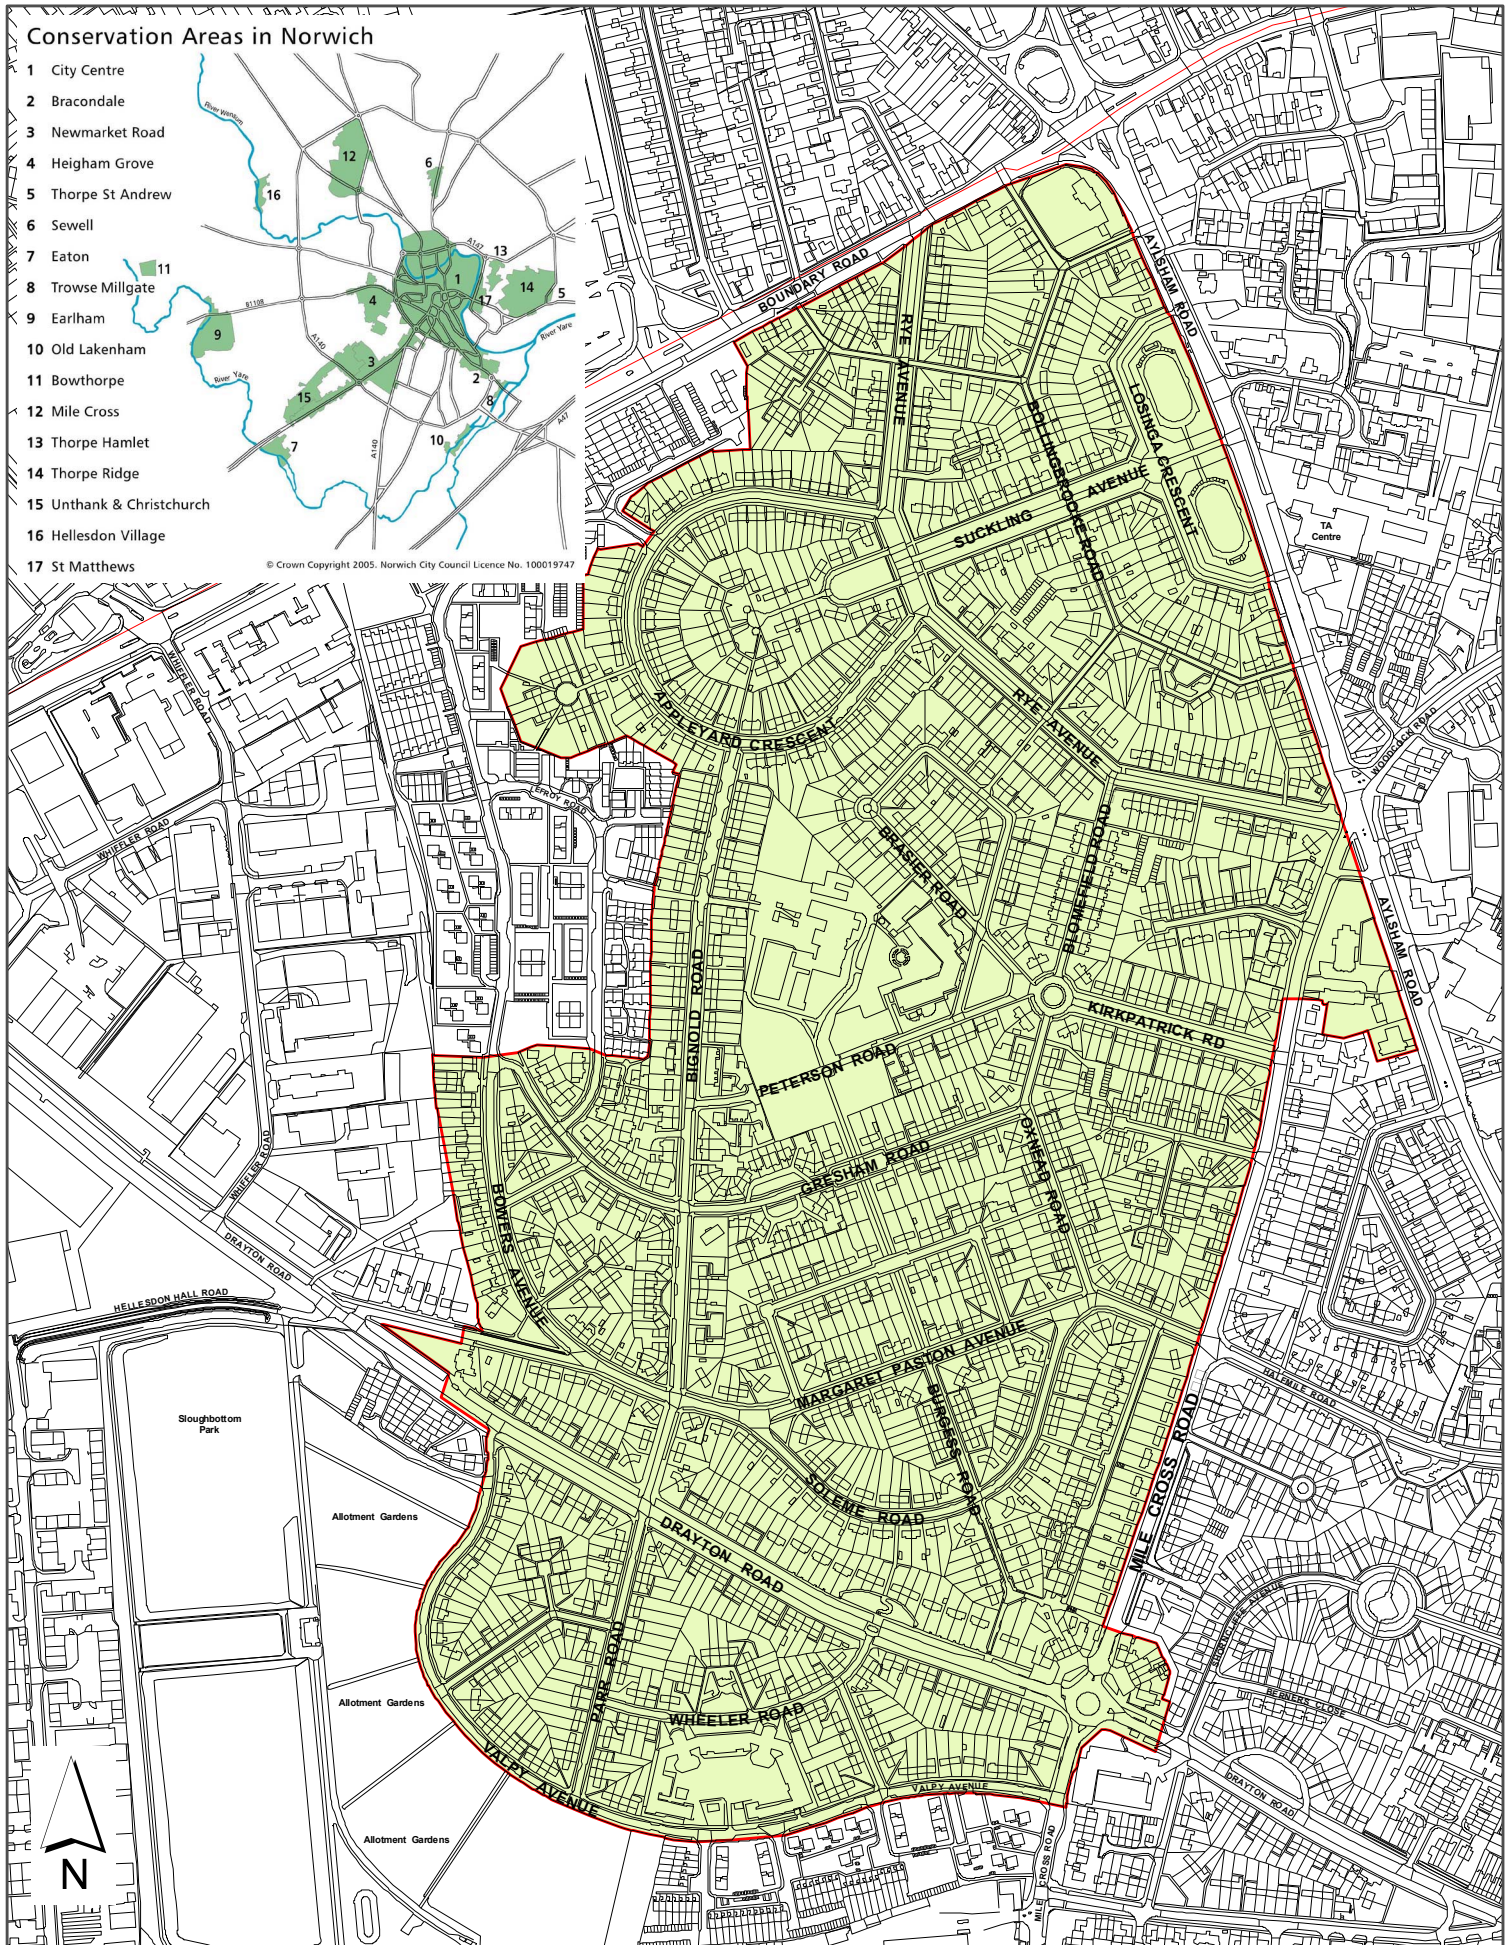

Conservation Areas in Norwich

- 1 City Centre
- 2 Bracondale
- 3 Newmarket Road
- 4 Heigham Grove
- 5 Thorpe St Andrew
- 6 Sewell
- 7 Eaton
- 8 Trowse Millgate
- 9 Earham
- 10 Old Lakenham
- 11 Bowthorpe
- 12 Mile Cross
- 13 Thorpe Hamlet
- 14 Thorpe Ridge
- 15 Untham & Christchurch
- 16 Hellesdon Village
- 17 St Matthews

12 Mile Cross Conservation Area

Reproduced from the Ordnance Survey map with the permission of the Controller of Her Majesty's Stationery Office (C) Crown Copyright 2005
Unauthorised reproduction infringes Crown Copyright and may lead to prosecution or Civil Proceedings. OS License No. 100019747. 2007