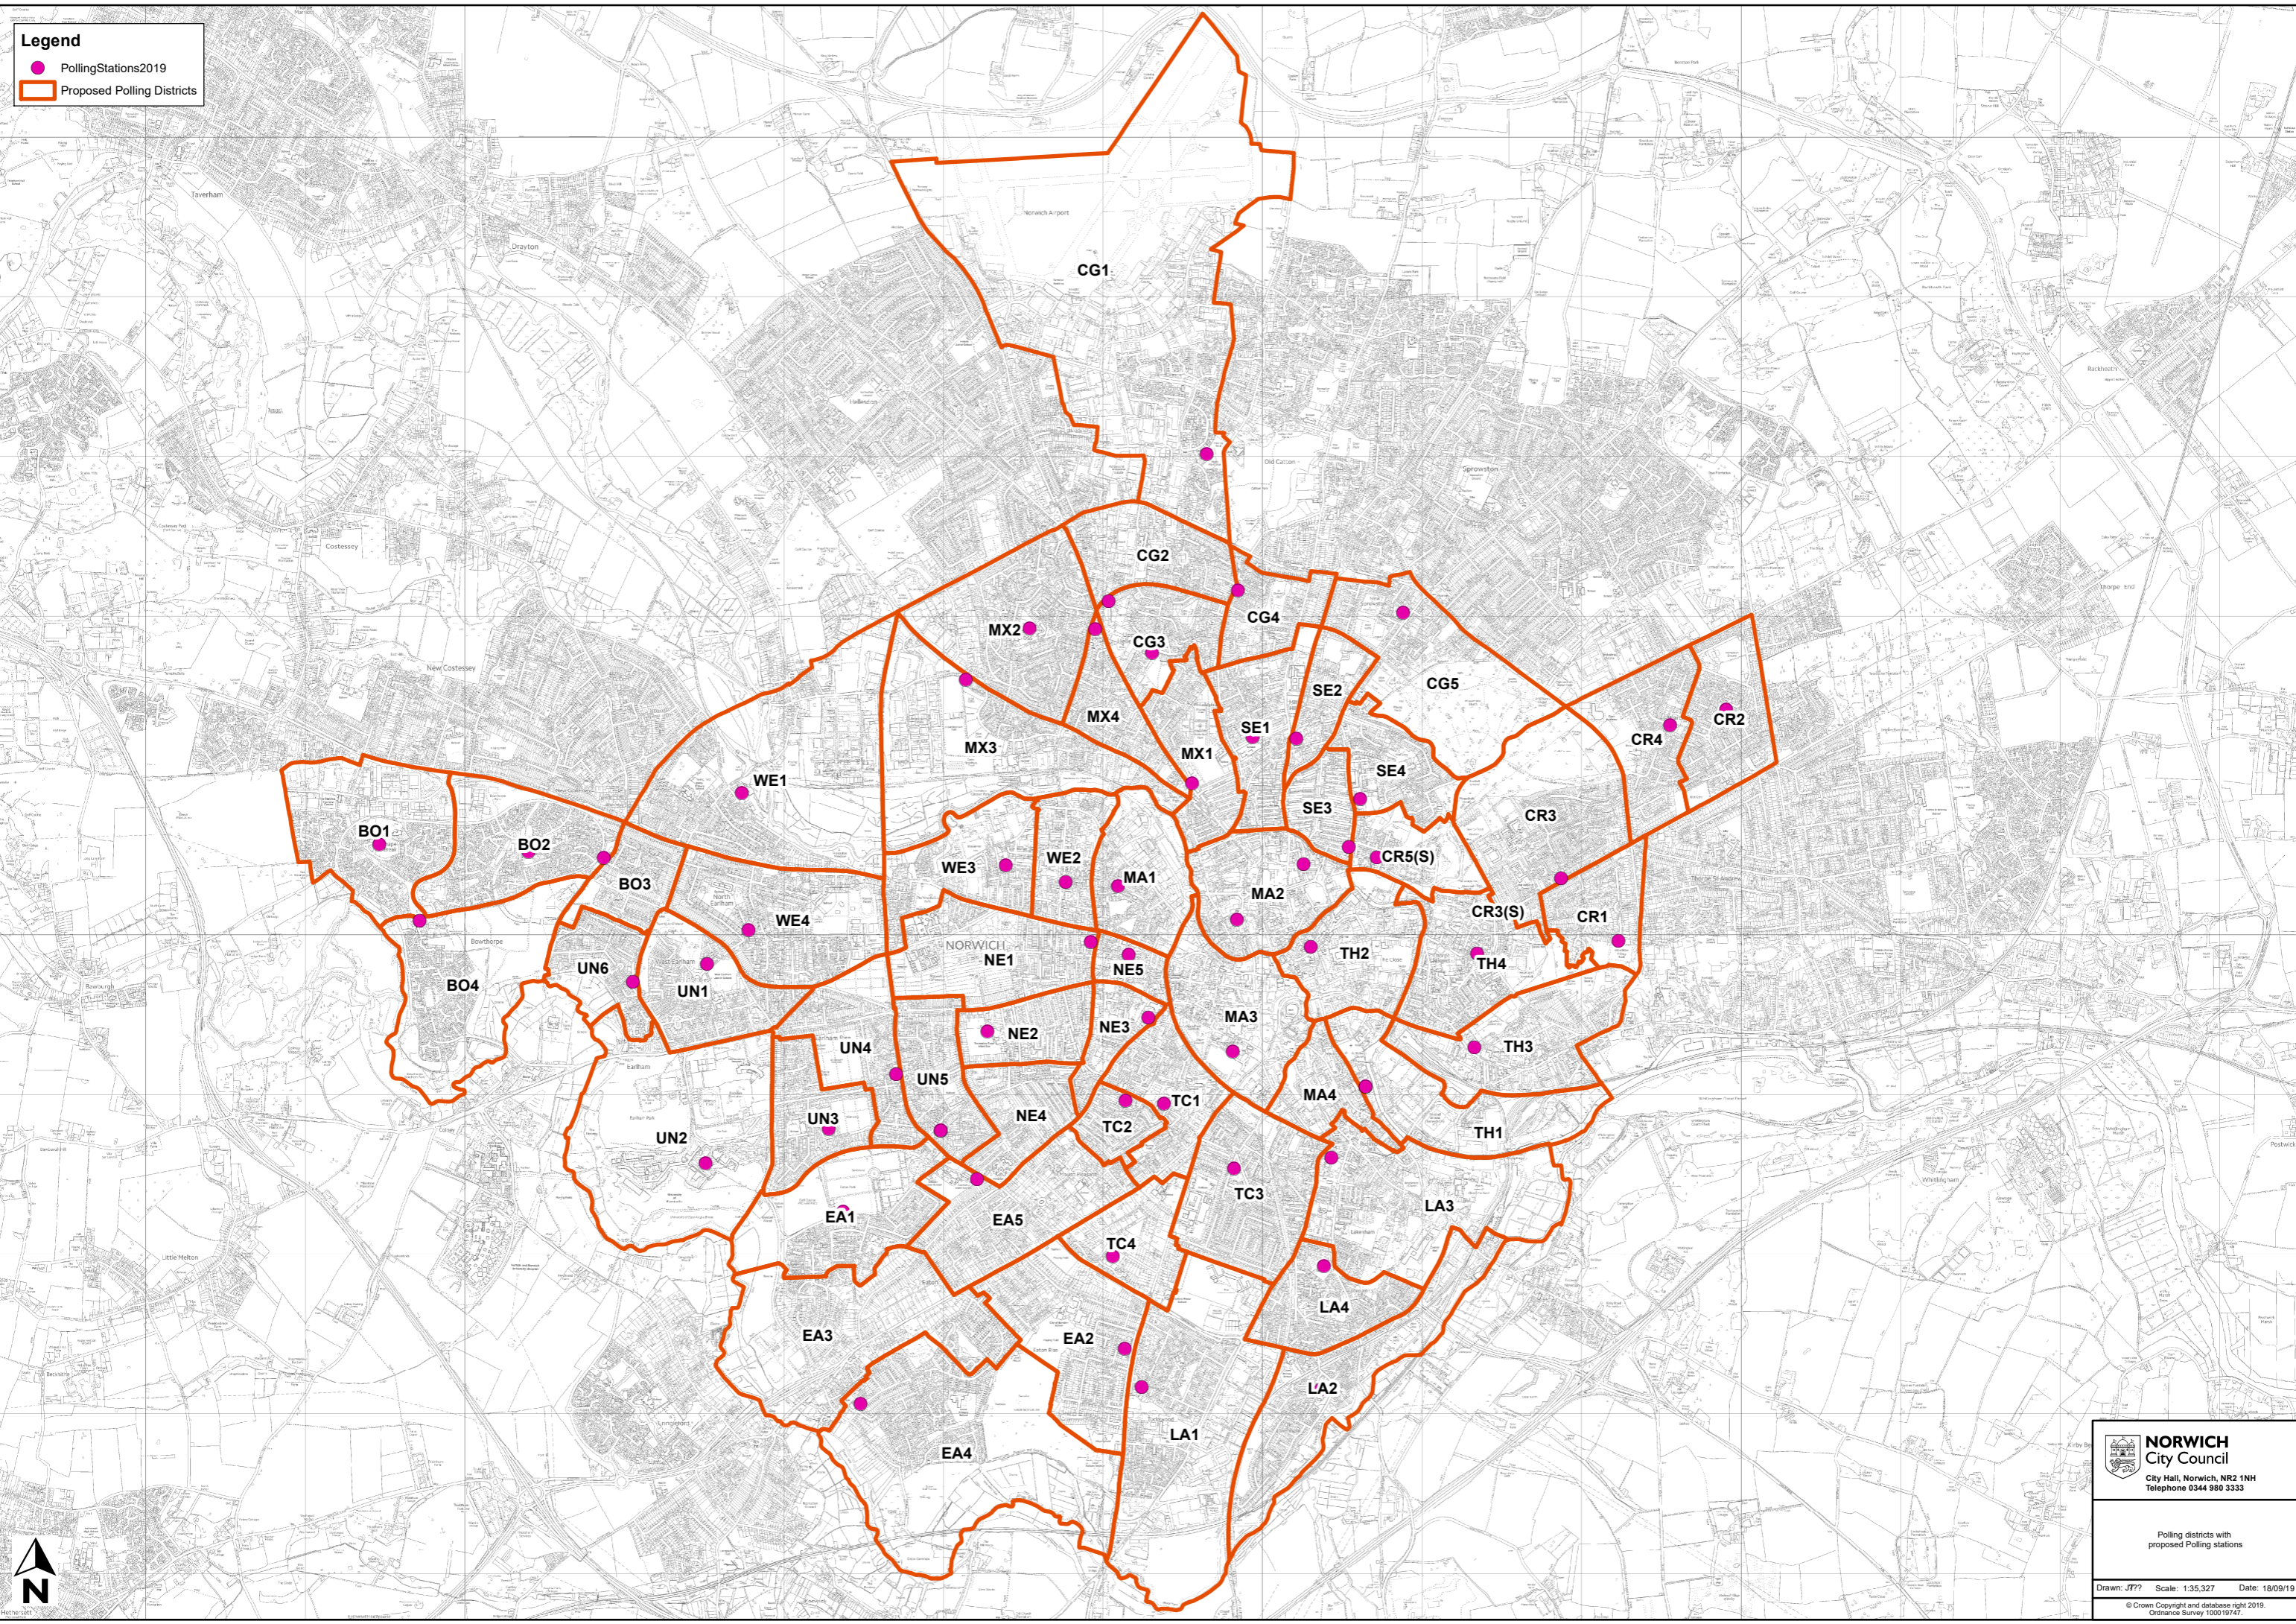

Legend

- PollingStations2019
- ▭ Proposed Polling Districts

NORWICH
City Council
City Hall, Norwich, NR2 1NH
Telephone 0344 980 3333

Polling districts with
proposed polling stations