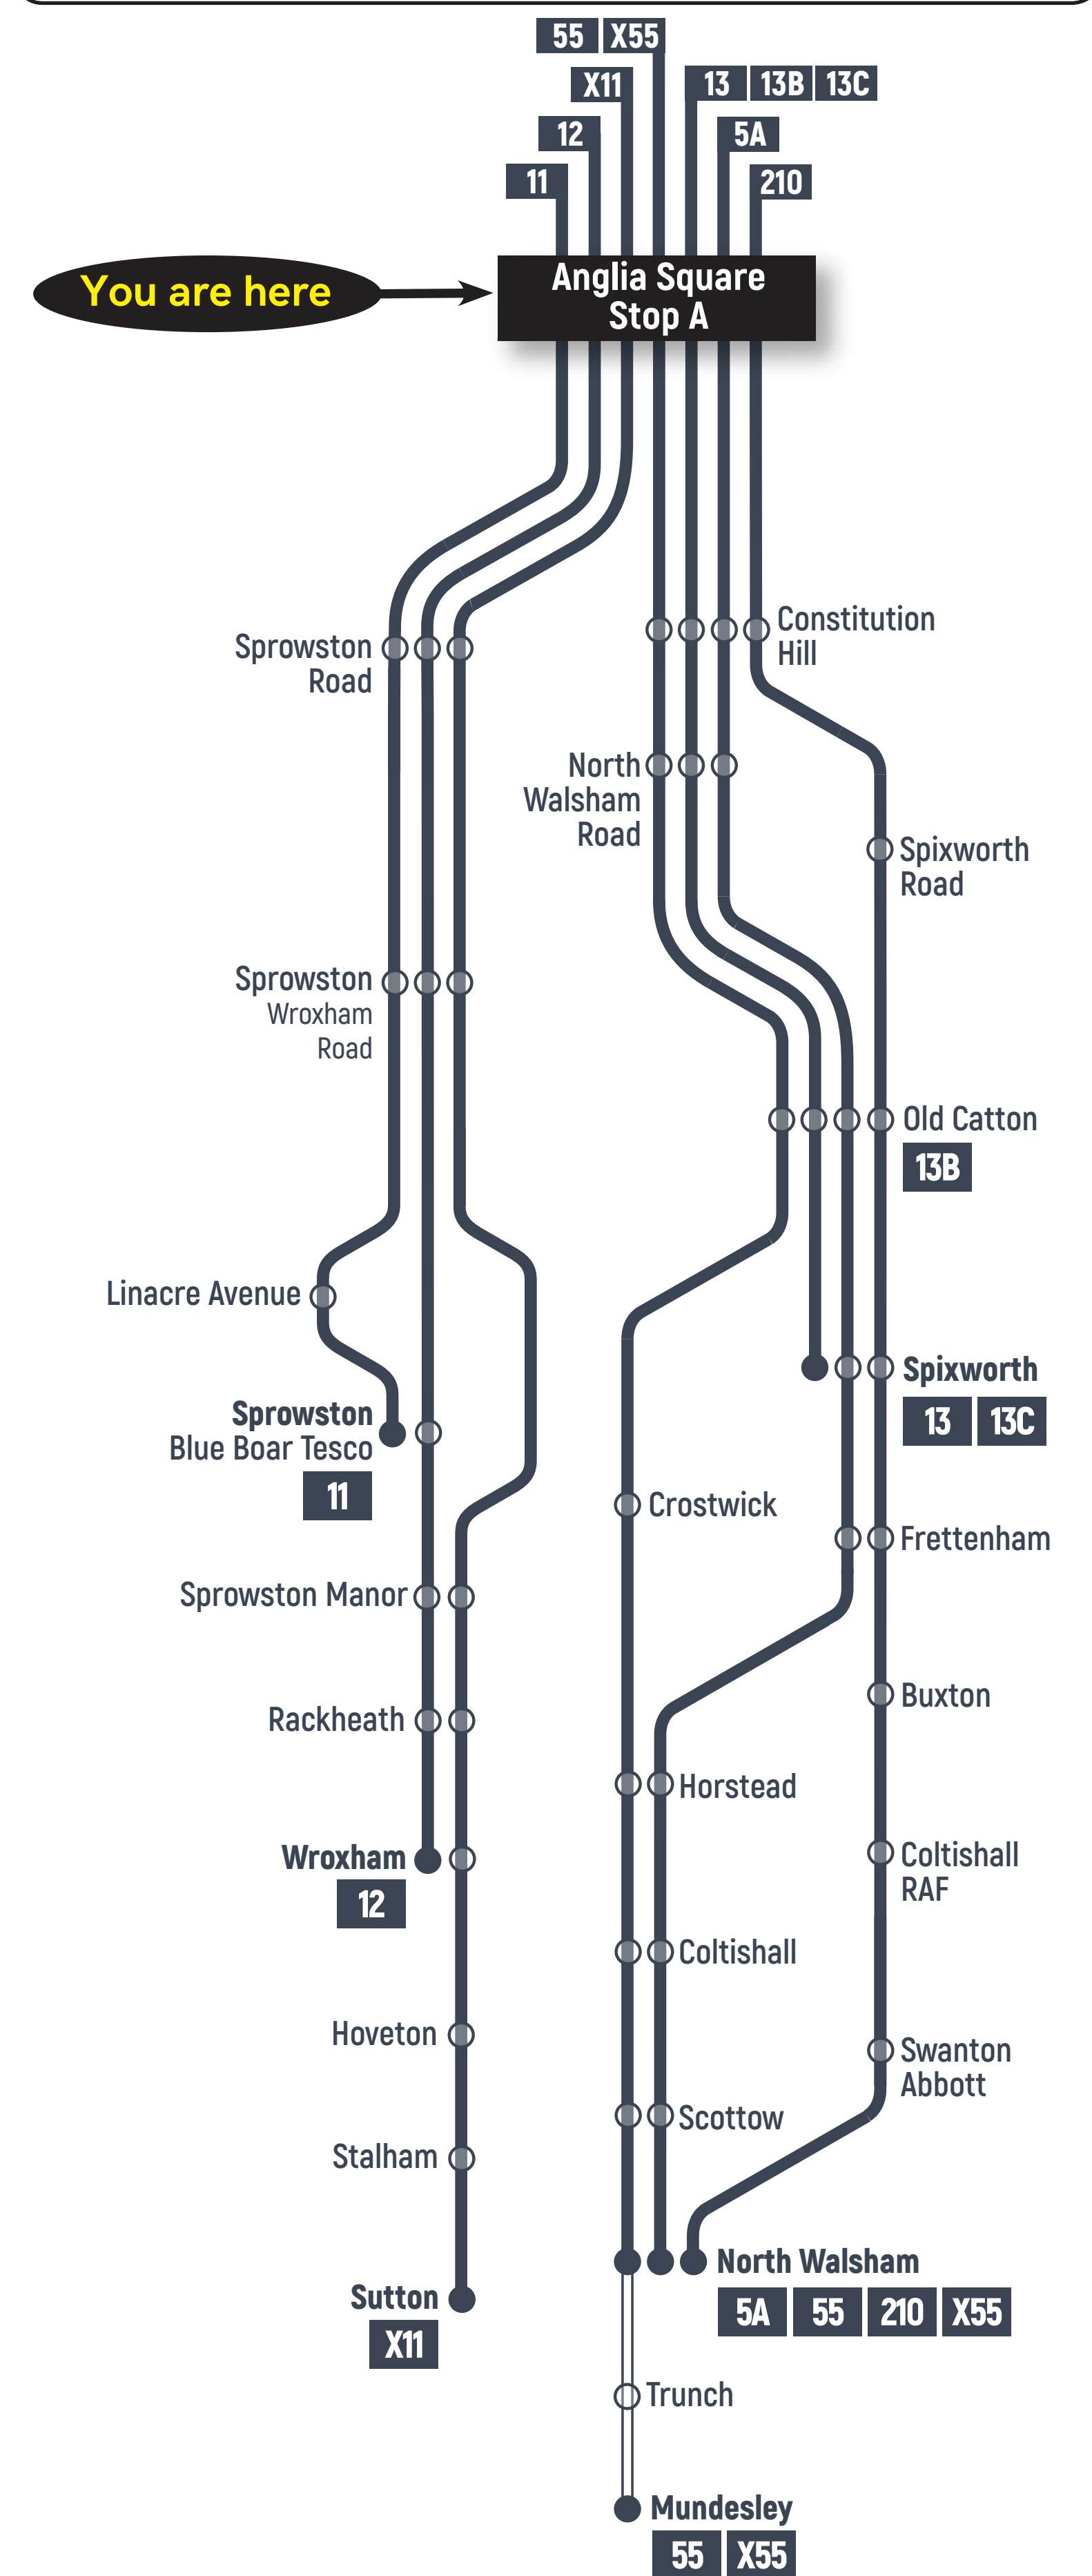

Buses from Anglia Square Stop A

valid from 15 September 2019

5A 55 210
X55
11 12 13 13B
13C
X11

Mondays to Fridays

12hr time	24hr time	route no	destination
6am	0635	11	Sprowston, Blue Boar Tesco
7am	0705	11	Sprowston, Blue Boar Tesco
	0742	11	Sprowston, Blue Boar Tesco
	0745	13	Spixworth, Ivy Road
	0752	210	North Walsham
	0759	12	Sprowston, Blue Boar Tesco
8am	0809	55	North Walsham
	0814	11	Sprowston, Blue Boar Tesco
	0824	13	Spixworth, Ivy Road
	0829a	12	Wroxham, Roys
	0839	11	Sprowston, Blue Boar Tesco
	0854a	12	Wroxham, Roys
	0854	13C	Spixworth, Ivy Road
9am	0900	210	North Walsham
	0909	11	Sprowston, Blue Boar Tesco
	0914	55	North Walsham
	0919	11	Sprowston, Blue Boar Tesco
	0924	13	Spixworth, Ivy Road
	0929	12	Wroxham, Roys
	0939	11	Sprowston, Blue Boar Tesco
	0949	11	Sprowston, Blue Boar Tesco
	0954	13	Spixworth, Ivy Road
	0959	12	Wroxham, Roys
10am	1009	11	Sprowston, Blue Boar Tesco
	1019	11	Sprowston, Blue Boar Tesco
	1024	13	Spixworth, Ivy Road
	1029	12	Wroxham, Roys
	1034	55	North Walsham
	1039	11	Sprowston, Blue Boar Tesco
	1040	210	North Walsham
	1049	11	Sprowston, Blue Boar Tesco
	1054	13	Spixworth, Ivy Road
	1059	12	Wroxham, Roys
11am	1109	11	Sprowston, Blue Boar Tesco
	1119	11	Sprowston, Blue Boar Tesco
	1124	13	Spixworth, Ivy Road
	1129	12	Wroxham, Roys
	1134	X55	North Walsham
	1139	11	Sprowston, Blue Boar Tesco
	1149	11	Sprowston, Blue Boar Tesco
	1154	13	Spixworth, Ivy Road
	1159	12	Wroxham, Roys
12noon	1209	11	Sprowston, Blue Boar Tesco
	1219	11	Sprowston, Blue Boar Tesco
	1224	13	Spixworth, Ivy Road
	1229	12	Wroxham, Roys
	1234	55	North Walsham
	1239	11	Sprowston, Blue Boar Tesco
	1249	11	Sprowston, Blue Boar Tesco
	1254	13	Spixworth, Ivy Road
	1259	12	Wroxham, Roys
1pm	1309	11	Sprowston, Blue Boar Tesco
	1319	11	Sprowston, Blue Boar Tesco
	1320	210	North Walsham
	1324	13	Spixworth, Ivy Road
	1329	12	Wroxham, Roys
	1334	X55	North Walsham
	1339	11	Sprowston, Blue Boar Tesco
	1349	11	Sprowston, Blue Boar Tesco
	1354	13	Spixworth, Ivy Road
	1359	12	Wroxham, Roys
2pm	1409	11	Sprowston, Blue Boar Tesco
	1419	11	Sprowston, Blue Boar Tesco
	1424	13	Spixworth, Ivy Road
	1429	12	Wroxham, Roys
	1434	55	North Walsham
	1439	11	Sprowston, Blue Boar Tesco
	1449	11	Sprowston, Blue Boar Tesco
	1454	13	Spixworth, Ivy Road
	1459	12	Wroxham, Roys
3pm	1509	11	Sprowston, Blue Boar Tesco
	1519	11	Sprowston, Blue Boar Tesco
	1529	13	Spixworth, Ivy Road
	1534	X55	North Walsham
	1541	11	Sprowston, Blue Boar Tesco
	1551	11	Sprowston, Blue Boar Tesco
	1559	13	Spixworth, Ivy Road
4pm	1604	12	Wroxham, Roys
	1619	11	Sprowston, Blue Boar Tesco
	1620	210	North Walsham
	1629	11	Sprowston, Blue Boar Tesco
	1629	13	Spixworth, Ivy Road
	1634	55	North Walsham
	1639a	12	Wroxham, Roys
	1649	11	Sprowston, Blue Boar Tesco
	1659	11	Sprowston, Blue Boar Tesco
	1659	13	Spixworth, Ivy Road
	1659	X55	North Walsham

Mondays to Fridays cont