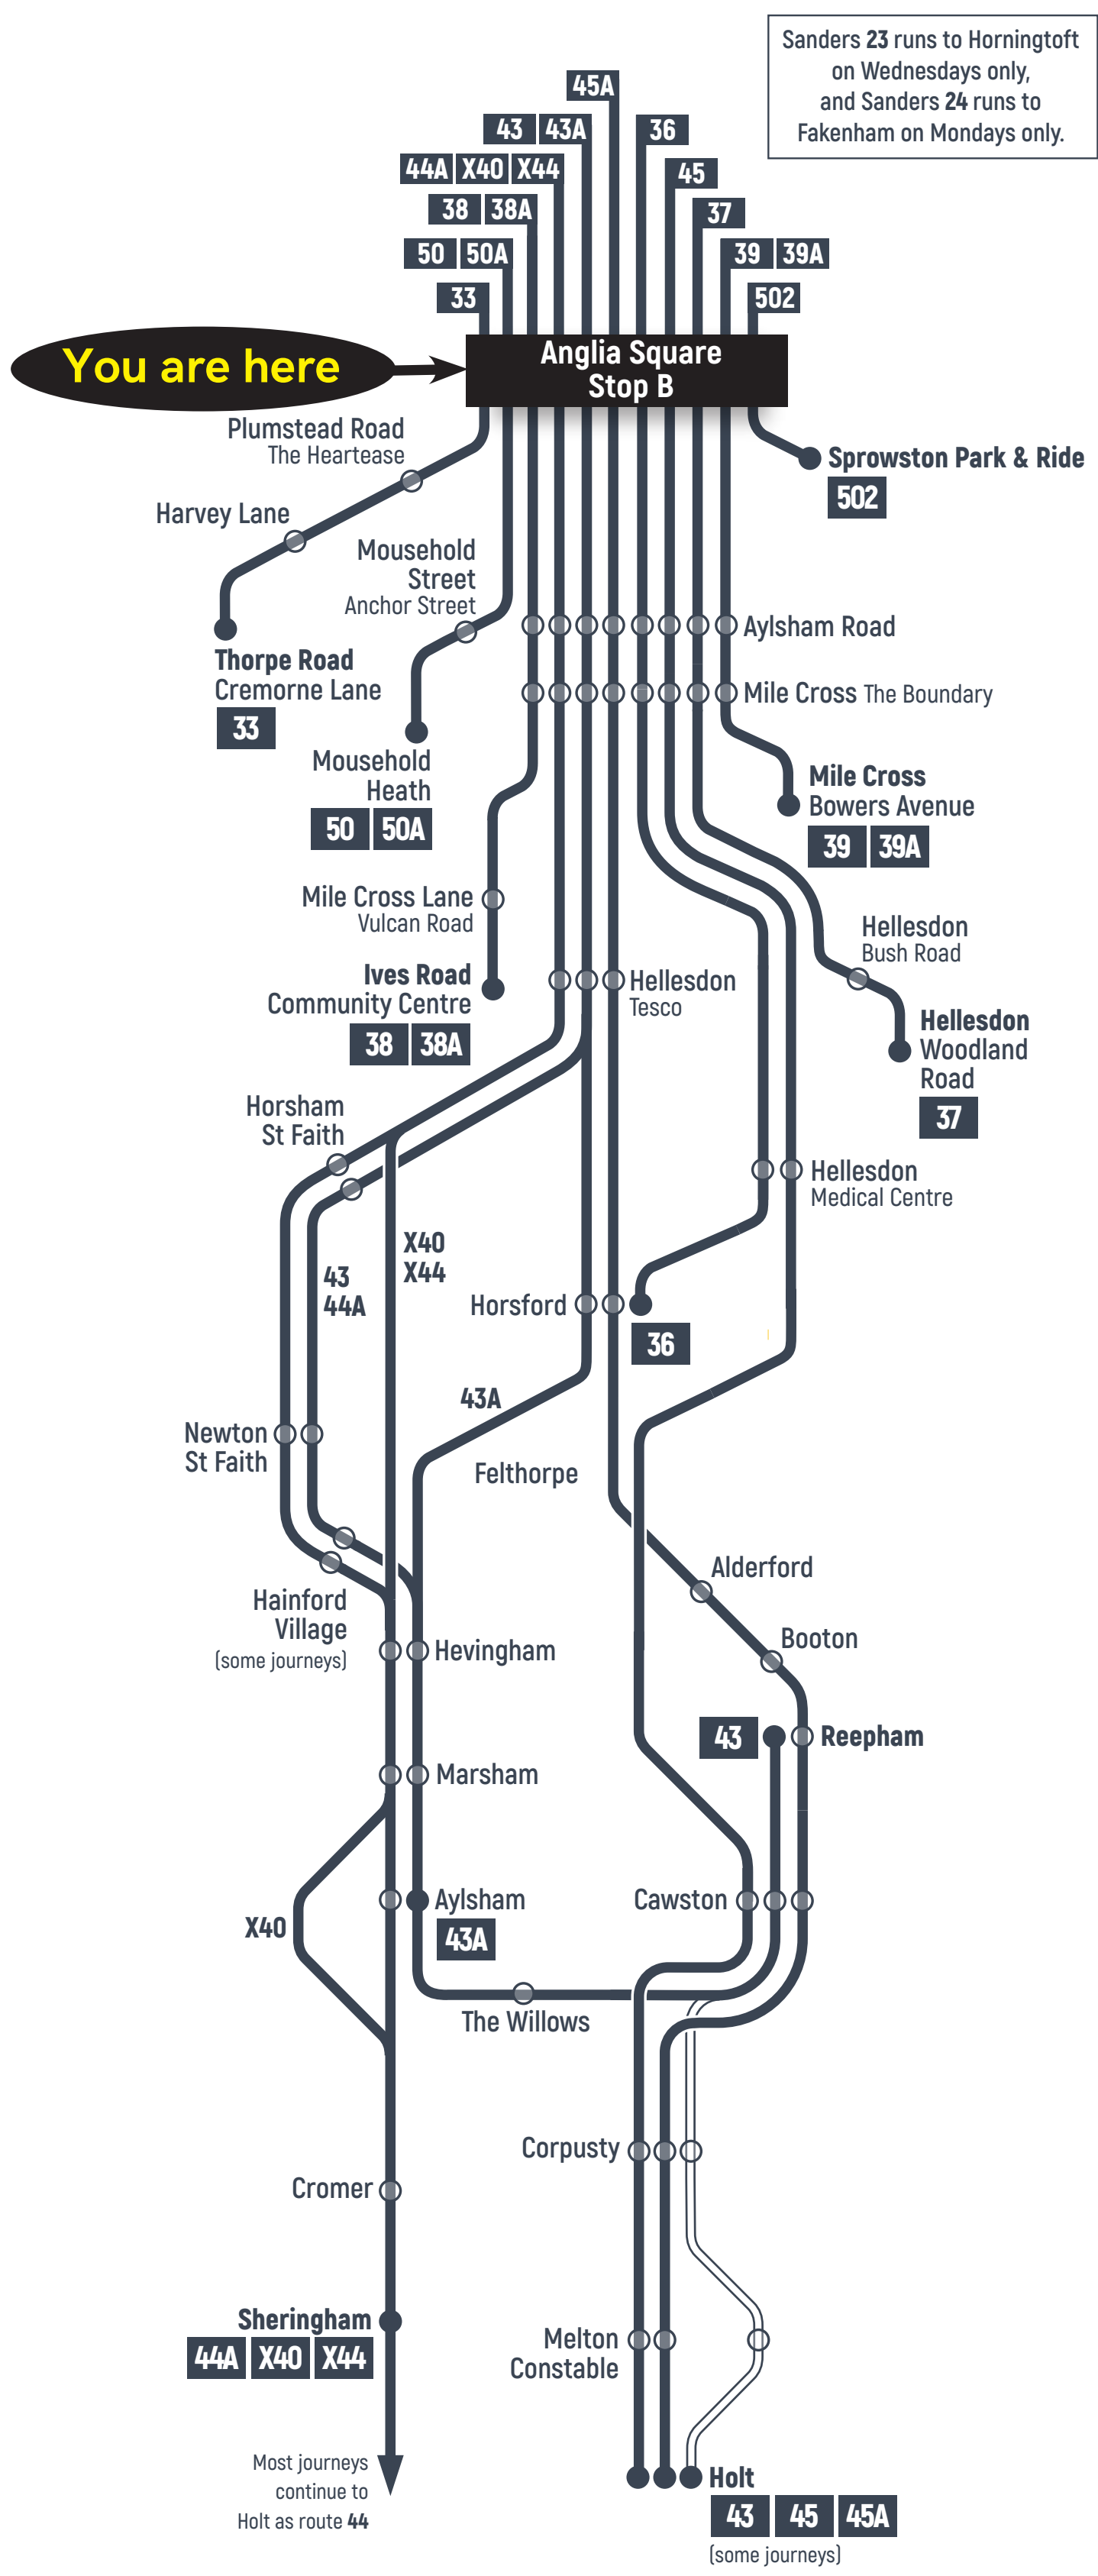

Buses from Anglia Square Stop B

valid from 1 September 2019

23 24 43 43A
44A 45 45A
X40 X44

36 37 38 38A
39 39A

33 50 50A
502

Sanders 23 runs to Horningtoft on Wednesdays only, and Sanders 24 runs to Fakenham on Mondays only.