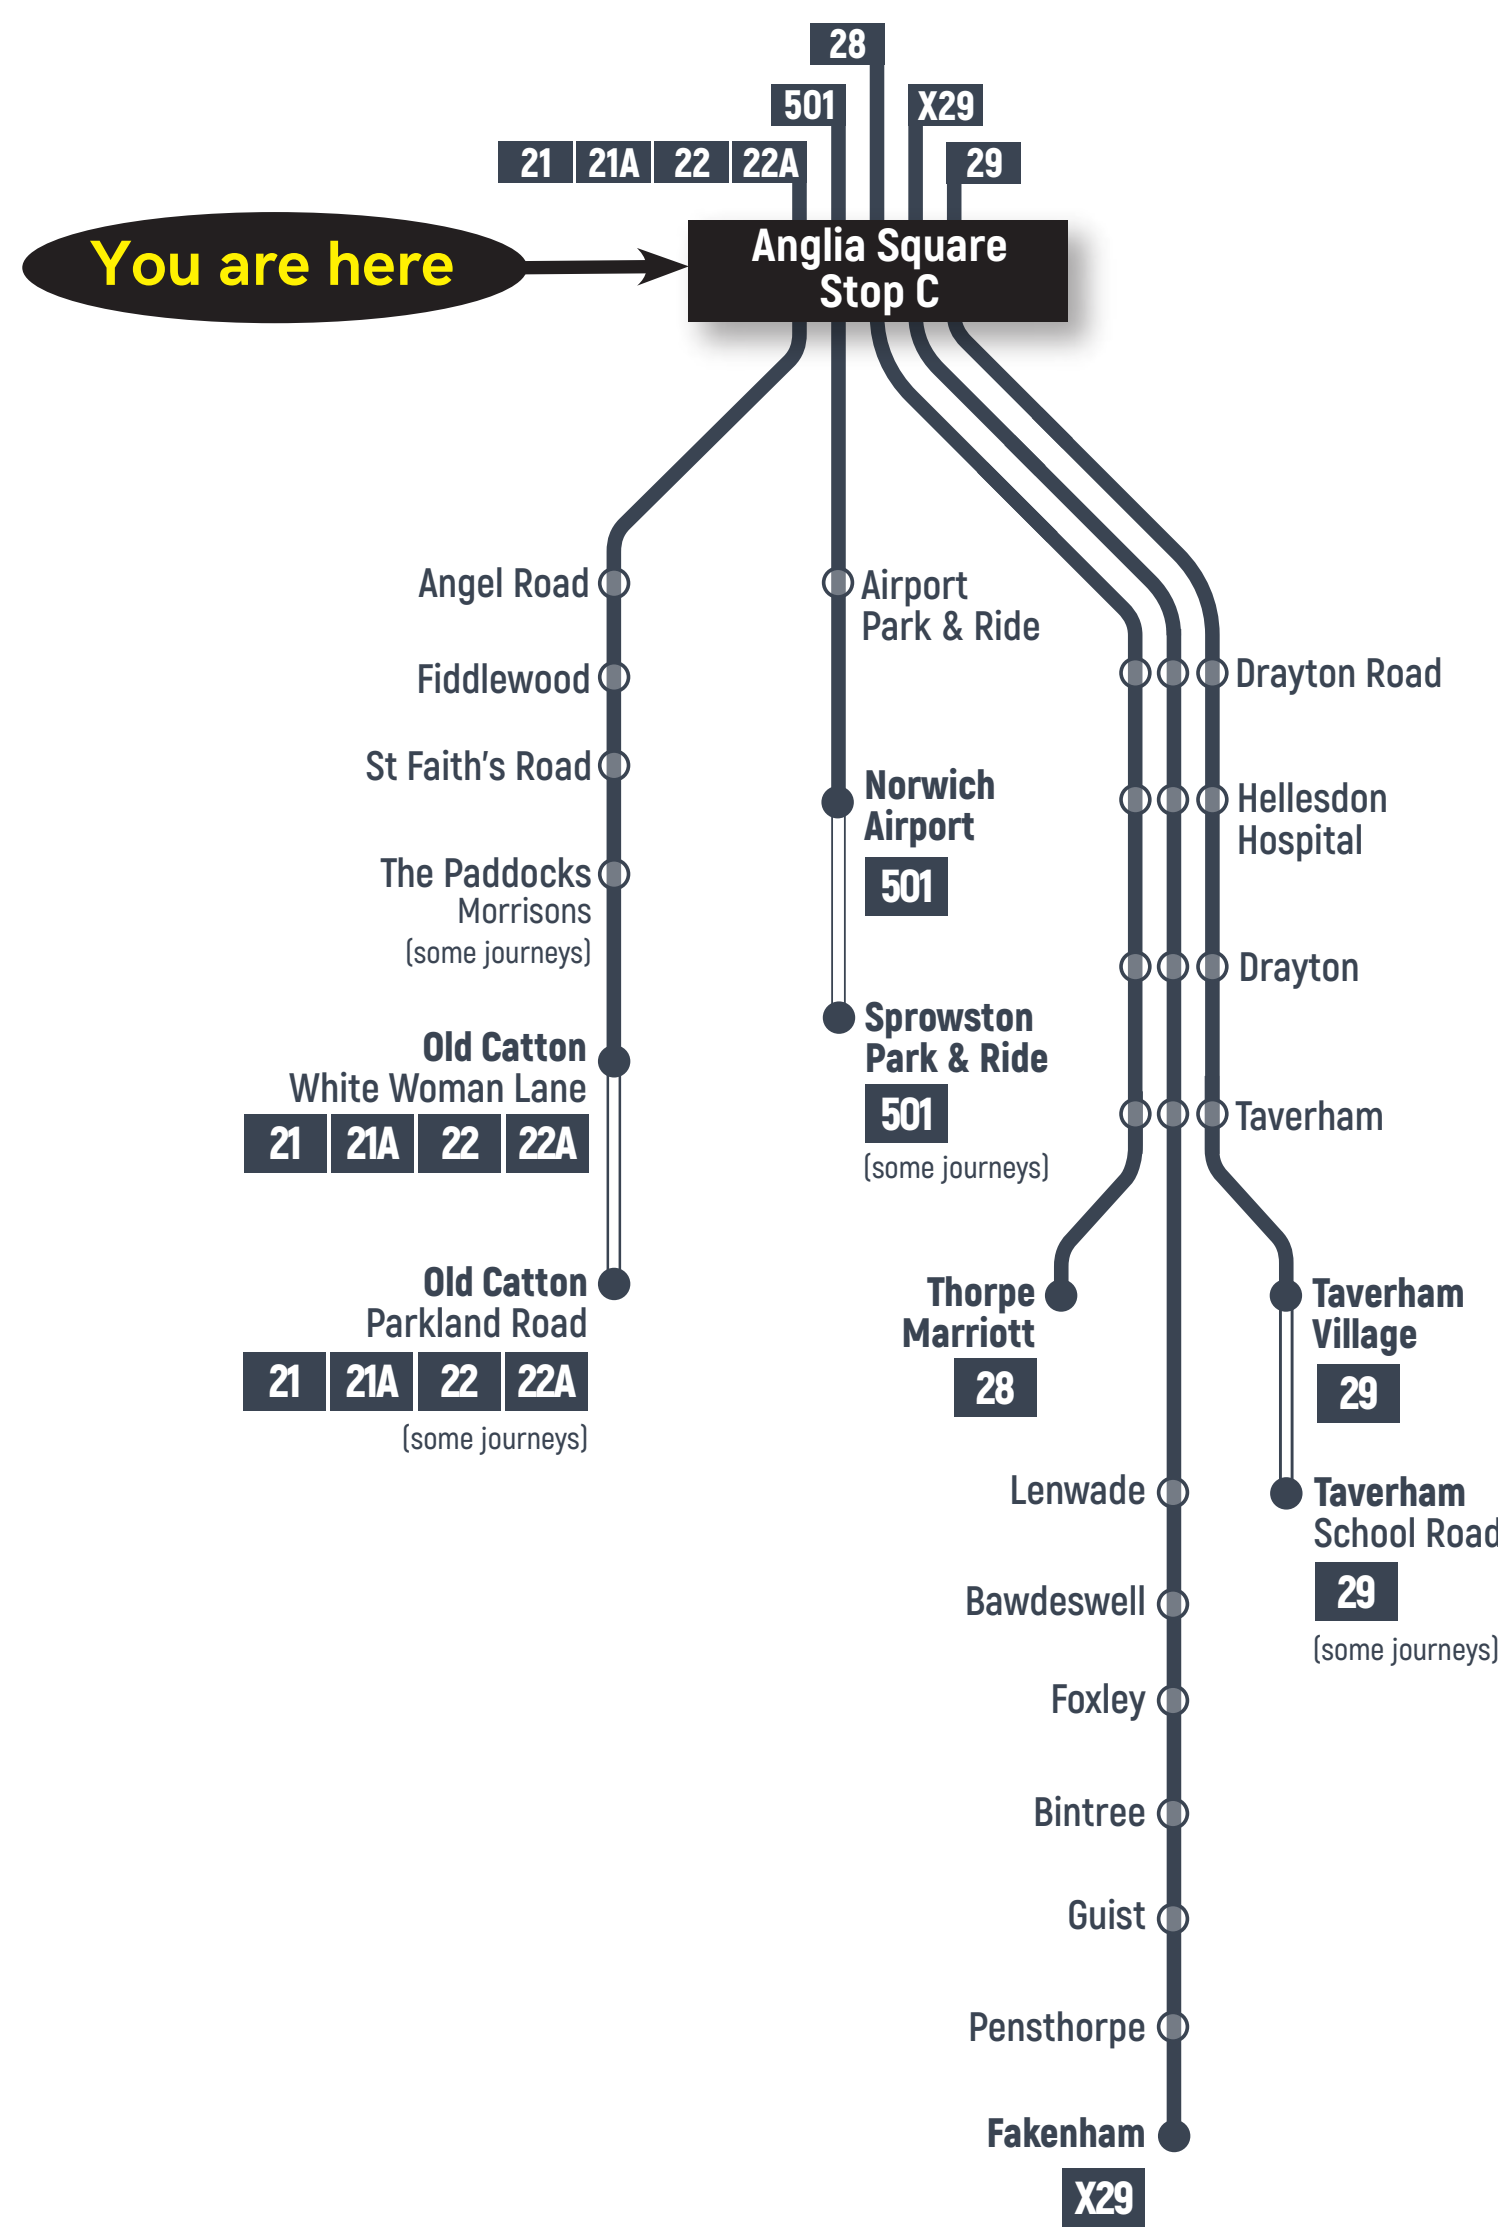

Buses from Anglia Square Stop C

valid from 7 July 2019

First 21 21A 22 22A
28 29 X29
konectbus 501

Scan for live departure information from this bus stop

Normal data charges from your mobile phone operator apply
If live departures are not available then scheduled services will be shown

Mondays to Fridays			
12hr time	24hr time	route no	destination
6am	0646	22	Old Catton
	0653	501	Airport Park & Ride
7am	0704	28	Thorpe Marriott
	0706	21	Old Catton
	0713	501	Airport Park & Ride
	0724	21A	Old Catton
	0733	501	Airport Park & Ride
	0739	X29	Fakenham, Oak Street
	0741	21	Old Catton
	0748	501	Airport Park & Ride
	0759	28	Thorpe Marriott
8am	0803	501	Airport Park & Ride
	0806	22	Old Catton
	0816	501	Airport Park & Ride
	0819	29	Taverham, Orchard Bank
	0823	21	Old Catton
	0836	501	Airport Park & Ride
	0838	21A	Old Catton
	0839	28	Thorpe Marriott
	0846	501	Airport Park & Ride
	0849	29	Taverham, Orchard Bank
	0851	21	Old Catton
	0859	X29	Fakenham, Toll Bar
9am	0906	22	Old Catton
	0906	501	Airport Park & Ride
	0914	28	Thorpe Marriott
	0921	501	Airport Park & Ride
	0926	21	Old Catton
	0929	29	Taverham, School Road
	0936	501	Airport Park & Ride
	0941a	22	Old Catton
	0944	28	Thorpe Marriott
	0951	501	Airport Park & Ride
	0959	X29	Fakenham, Toll Bar

Mondays-Fridays continued			
12hr time	24hr time	route no	destination
10am	1000	21	Old Catton
	1006	501	Airport Park & Ride
	1014	28	Thorpe Marriott
	1015a	21	Old Catton
	1021	501	Airport Park & Ride
	1029	29	Taverham, School Road
	1030	22	Old Catton
	1036	501	Airport Park & Ride
	1044	28	Thorpe Marriott
	1045a	21	Old Catton
	1051	501	Airport Park & Ride
	1059	X29	Fakenham, Toll Bar
11am	1100	22	Old Catton
	1106	501	Airport Park & Ride
	1114	28	Thorpe Marriott
	1115a	21	Old Catton
	1121	501	Airport Park & Ride
	1129	29	Taverham, School Road
	1130	22	Old Catton
	1136	501	Airport Park & Ride
	1144	28	Thorpe Marriott
	1145a	21	Old Catton
	1151	501	Airport Park & Ride
	1159	X29	Fakenham, Toll Bar
12noon	1200	22	Old Catton
	1206	501	Airport Park & Ride
	1214	28	Thorpe Marriott
	1215a	21	Old Catton
	1221	501	Airport Park & Ride
	1229	29	Taverham, School Road
	1230	22	Old Catton