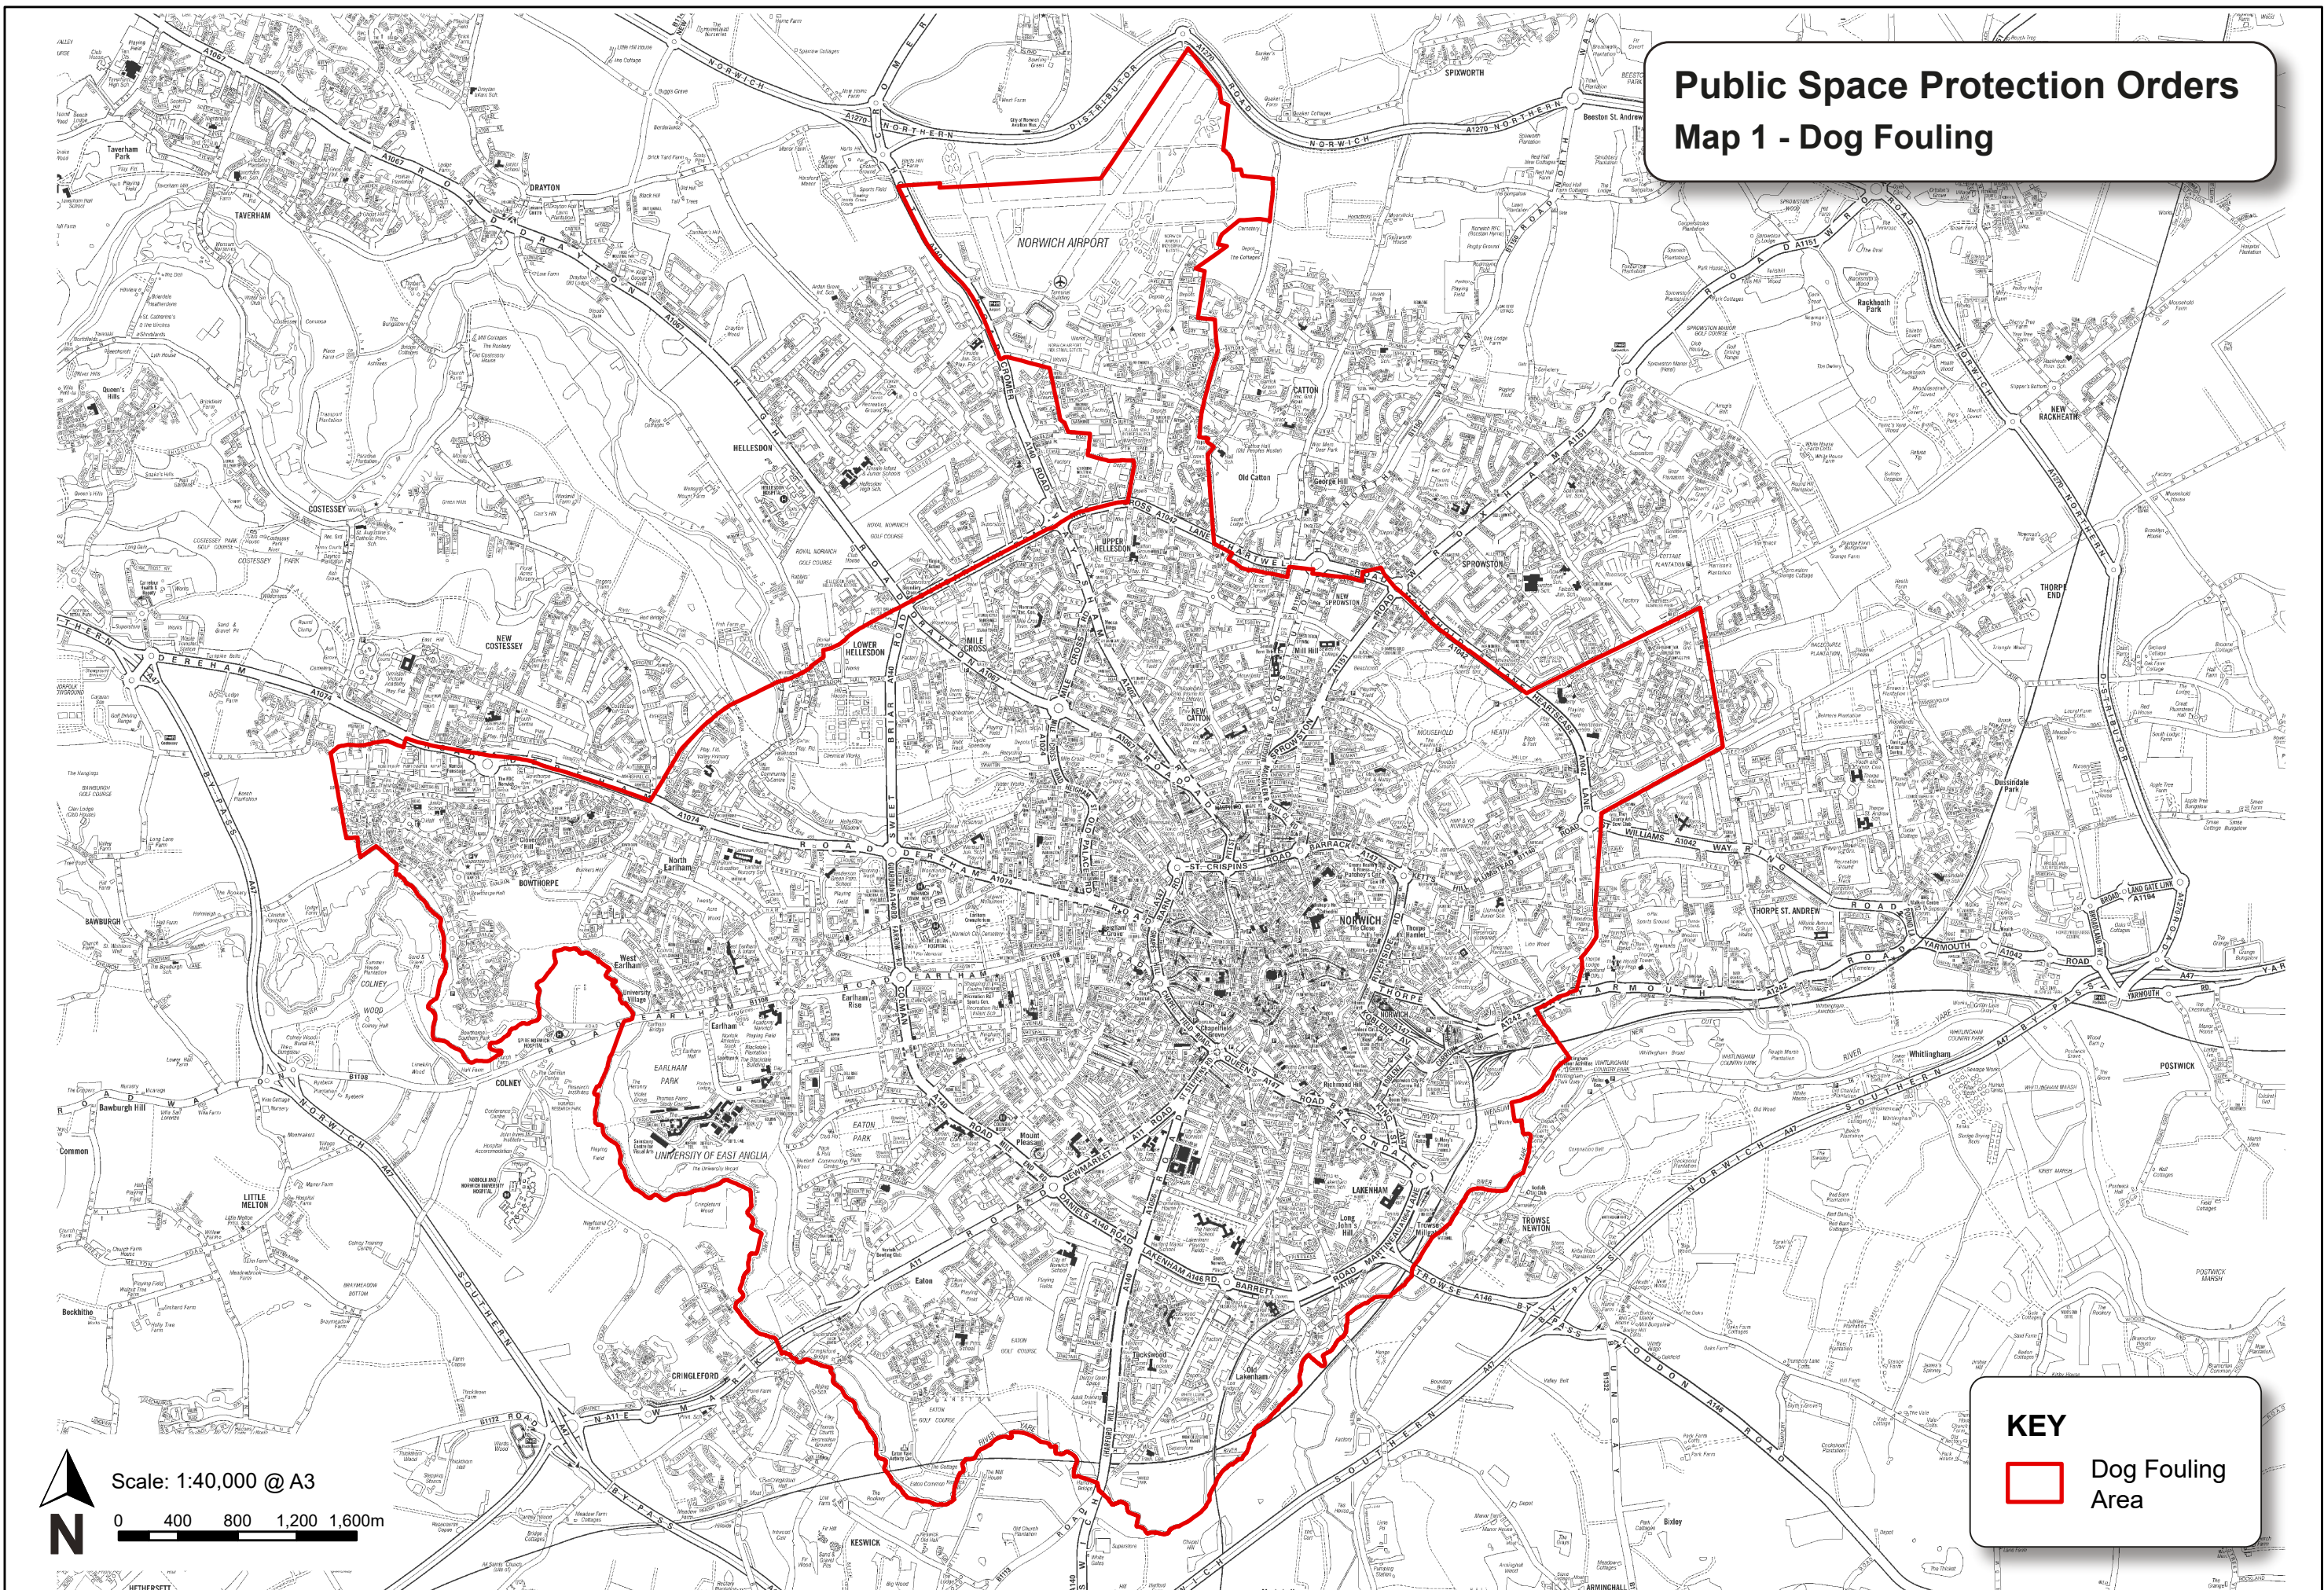

Public Space Protection Orders Map 1 - Dog Fouling

KEY

 Dog Fouling Area

Scale: 1:40,000 @ A3

0 400 800 1,200 1,600m