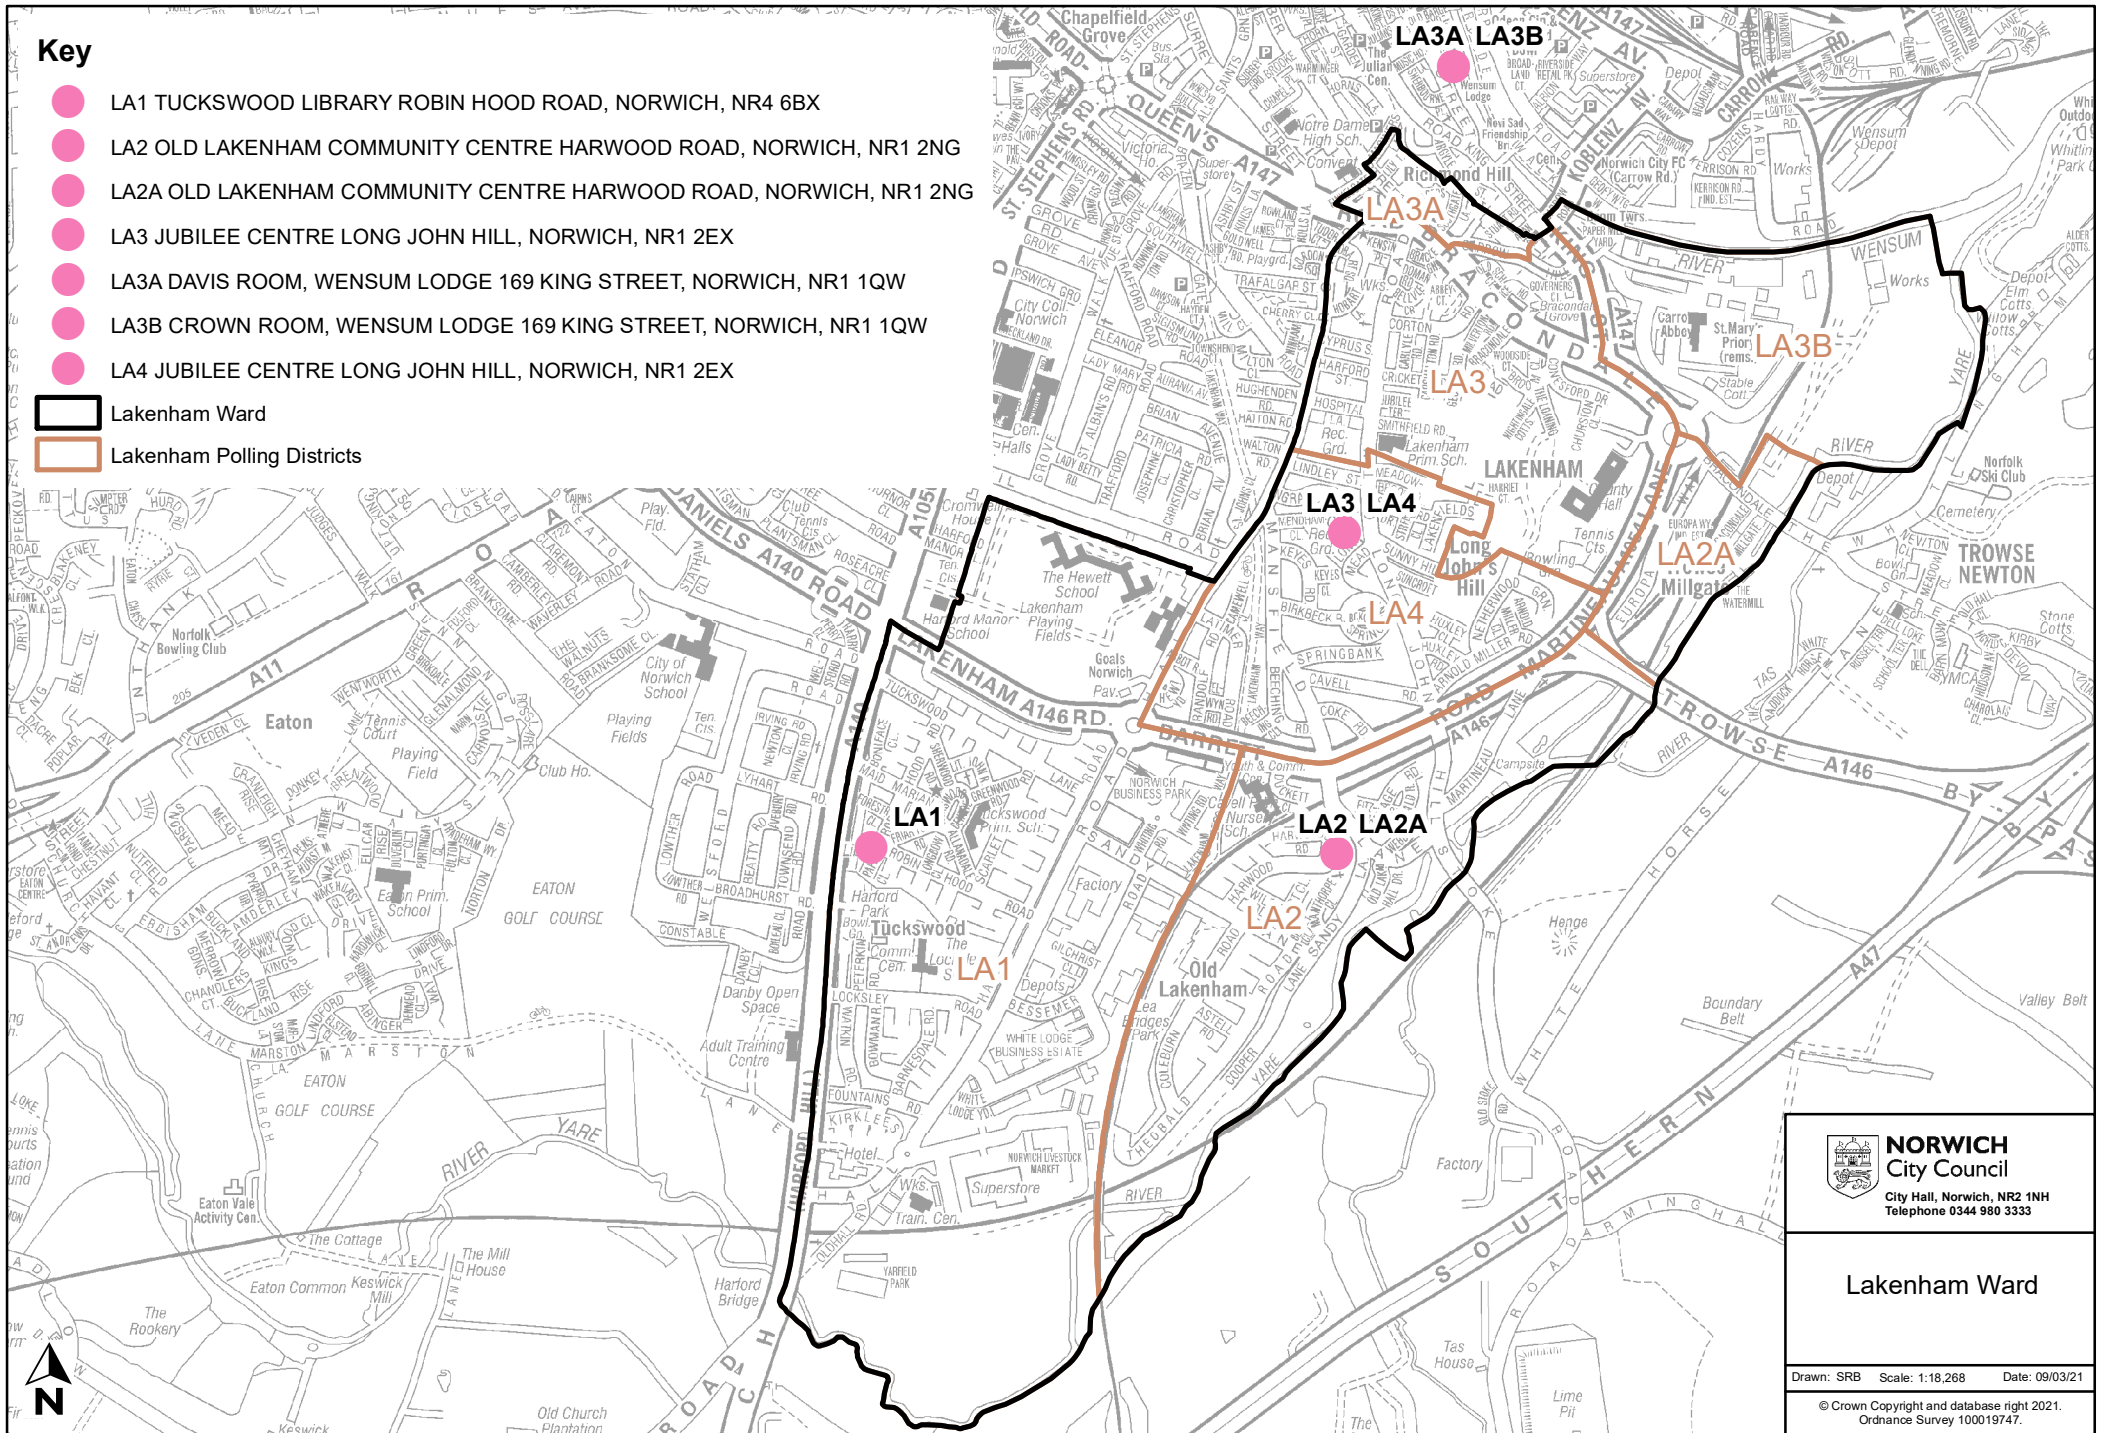

**Key**

- LA1 TUCKSWOOD LIBRARY ROBIN HOOD ROAD, NORWICH, NR4 6BX
- LA2 OLD LAKENHAM COMMUNITY CENTRE HARWOOD ROAD, NORWICH, NR1 2NG
- LA2A OLD LAKENHAM COMMUNITY CENTRE HARWOOD ROAD, NORWICH, NR1 2NG
- LA3 JUBILEE CENTRE LONG JOHN HILL, NORWICH, NR1 2EX
- LA3A DAVIS ROOM, WENSUM LODGE 169 KING STREET, NORWICH, NR1 1QW
- LA3B CROWN ROOM, WENSUM LODGE 169 KING STREET, NORWICH, NR1 1QW
- LA4 JUBILEE CENTRE LONG JOHN HILL, NORWICH, NR1 2EX

▭ Lakenham Ward

▭ Lakenham Polling Districts

**NORWICH**  
City Council  
City Hall, Norwich, NR2 1NH  
Telephone 0344 980 3333

**Lakenham Ward**

Drawn: SRB Scale: 1:18,268 Date: 09/03/21

© Crown Copyright and database right 2021.  
Ordnance Survey 100019747.