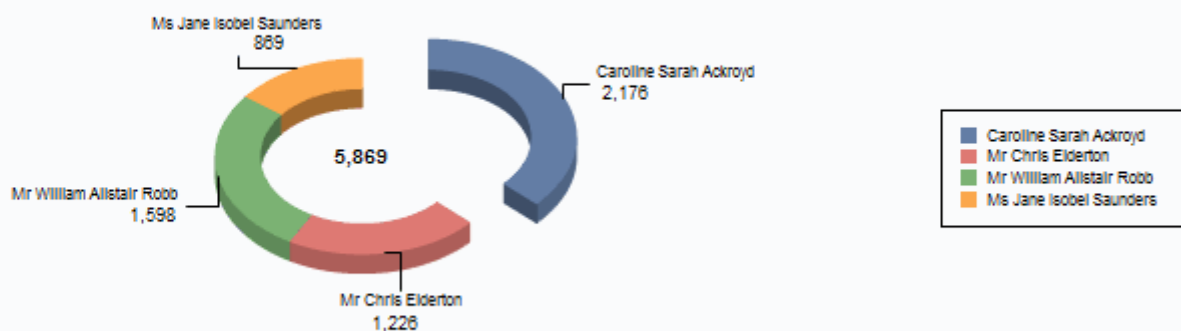

Summary of Results

Printed: 14 May 2015

Election: Electoral Ward held on 07/05/2015

Ward: Eaton			
Electorate: 7621	Ackroyd, Caroline Sarah	Liberal Democrats	2176 37.08% (Elected)
Seats: 1	Robb, William Alistair	Conservative Party	1598 27.23%
Votes Cast: 5910	Elderton, Chris	Labour Party	1226 20.89%
Turnout % 77.55%	Saunders, Jane Isobel	Green Party	869 14.81%
Liberal Democrats hold		Majority:	578

Votes per Candidate

For Ward: Eaton