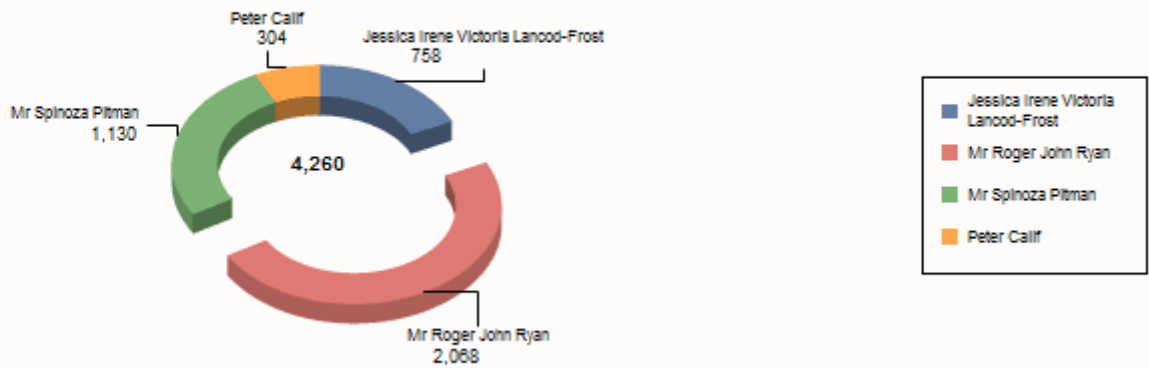

Summary of Results

Printed: 14 May 2015

Election: Electoral Ward held on 07/05/2015

Ward: University			
Electorate:	6826	Ryan, Roger John	Labour Party
Seats:	1	Pitman, Spinoza	Green Party
Votes Cast:	4293	Lancod-Frost, Jessica Irene	Conservative Party
Turnout %	62.89%	Callf, Peter	Liberal Democrats
			2068 48.54% (Elected)
			1130 26.53%
			758 17.79%
			304 7.14%
Labour Party hold		Majority: 938	

Votes per Candidate

For Ward: University