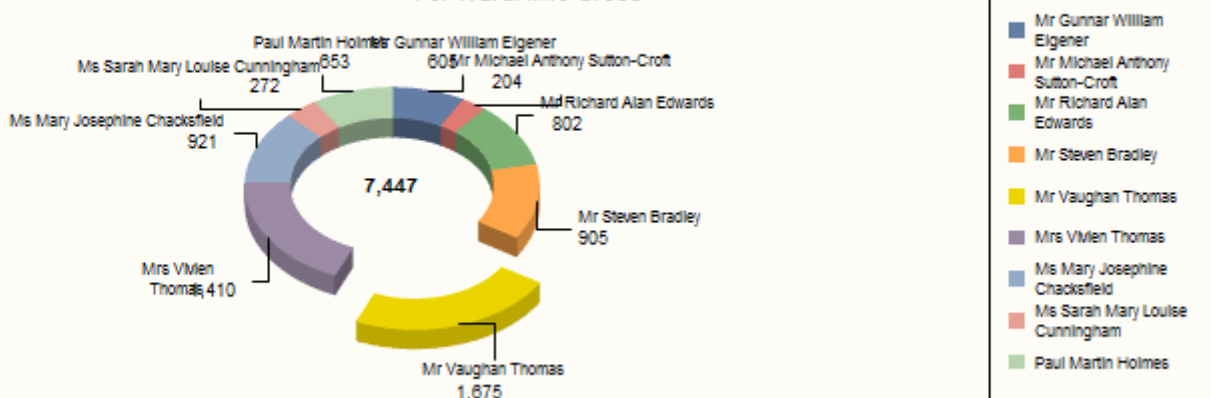

Summary of Results

Printed: 14 May 2015

Election: Electoral Ward held on 07/05/2015

Ward: Mile Cross			
Electorate:	7955	Thomas, Vaughan	Labour Party
Seats:	2	Thomas, Vivien	Labour Party
Votes Cast:	4224	Chacksfield, Mary Josephine	Conservative Party
Turnout %	53.10%	Bradley, Steven	UK Independence Party (UKIP)
		Edwards, Richard Alan	Green Party
		Holmes, Paul Martin	Conservative Party
		Eigener, Gunnar William	Green Party
		Cunningham, Sarah Mary	Liberal Democrats
		Sutton-Croft, Michael Anthony	Liberal Democrats
			1675 22.49% (Elected)
			1410 18.93% (Elected)
			921 12.37%
			905 12.15%
			802 10.77%
			653 8.77%
			605 8.12%
			272 3.65%
			204 2.74%
Held by labour		Majority: 754	

Votes per Candidate

For Ward: Mile Cross