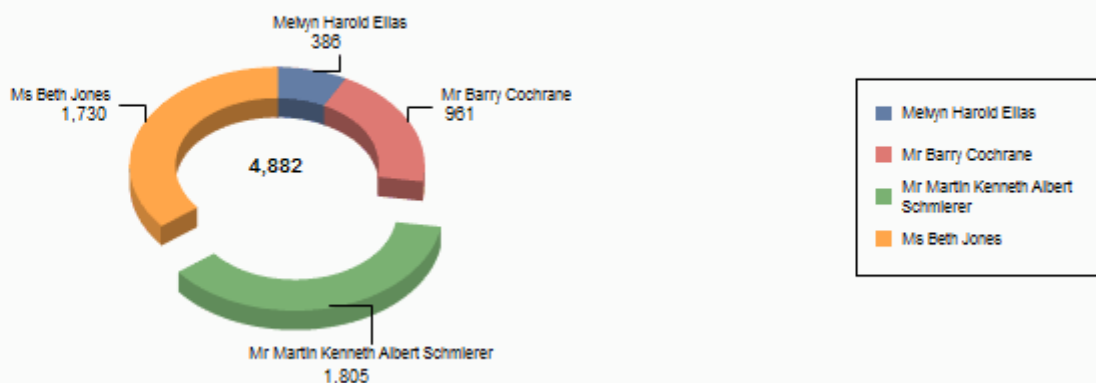

### Votes per Candidate

For Ward: Mancroft