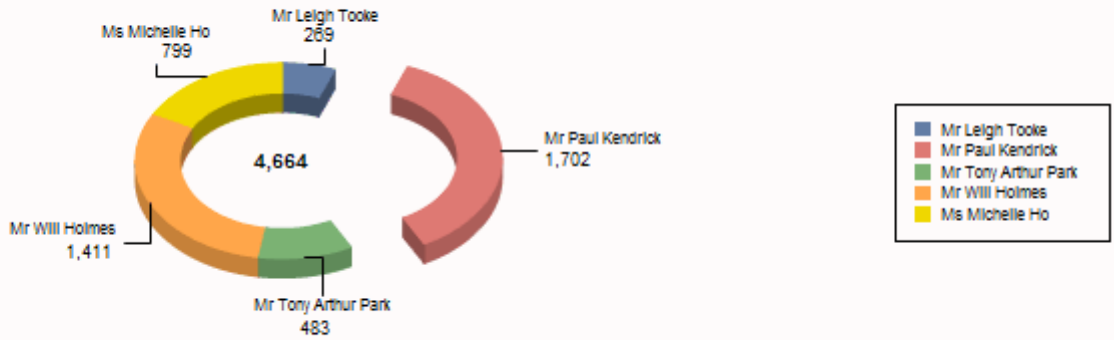

Summary of Results

Printed: 14 May 2015

Election: Electoral Ward held on 07/05/2015

Ward: Catton Grove			
Electorate:	8245	Kendrick, Paul	Labour Party
Seats:	1	Holmes, Will	Conservative Party
Votes Cast:	4690	Ho, Michelle	UK Independence Party (UKIP)
Turnout %	56.88%	Park, Tony Arthur	Green Party
		Tooke, Leigh	Liberal Democrats
			1702 36.49% (Elected)
			1411 30.25%
			799 17.13%
			483 10.36%
			269 5.77%
Labour Party hold		Majority: 291	

Votes per Candidate

For Ward: Catton Grove