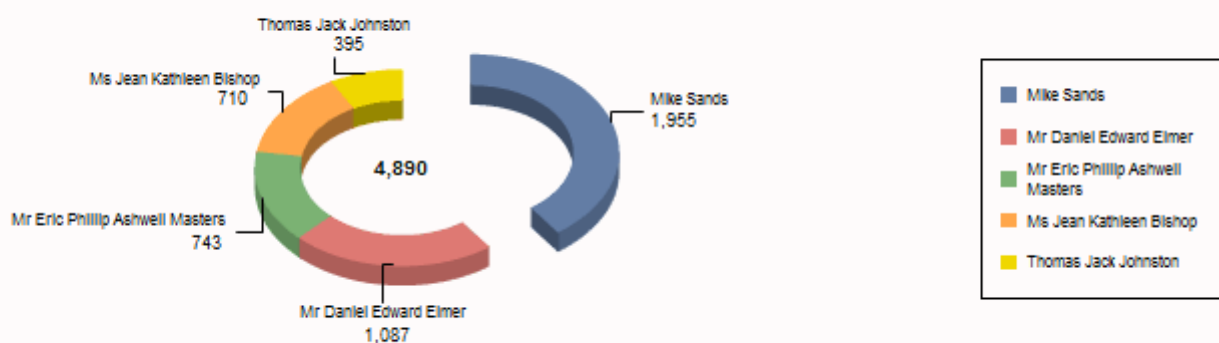

Summary of Results

Printed: 14 May 2015

Election: Electoral Ward held on 07/05/2015

Ward: Bowthorpe			
Electorate: 8811	Sands, Mike	Labour Party	1955 39.98% (Elected)
Seats: 1	Elmer, Daniel Edward	Conservative Party	1087 22.23%
Votes Cast: 4913	Masters, Eric Phillip Ashwell	UK Independence Party (UKIP)	743 15.19%
Turnout % 55.76%	Bishop, Jean Kathleen	Green Party	710 14.52%
	Johnston, Thomas Jack	Liberal Democrats	395 8.08%
Labour Party hold		Majority:	868

Votes per Candidate

For Ward: Bowthorpe