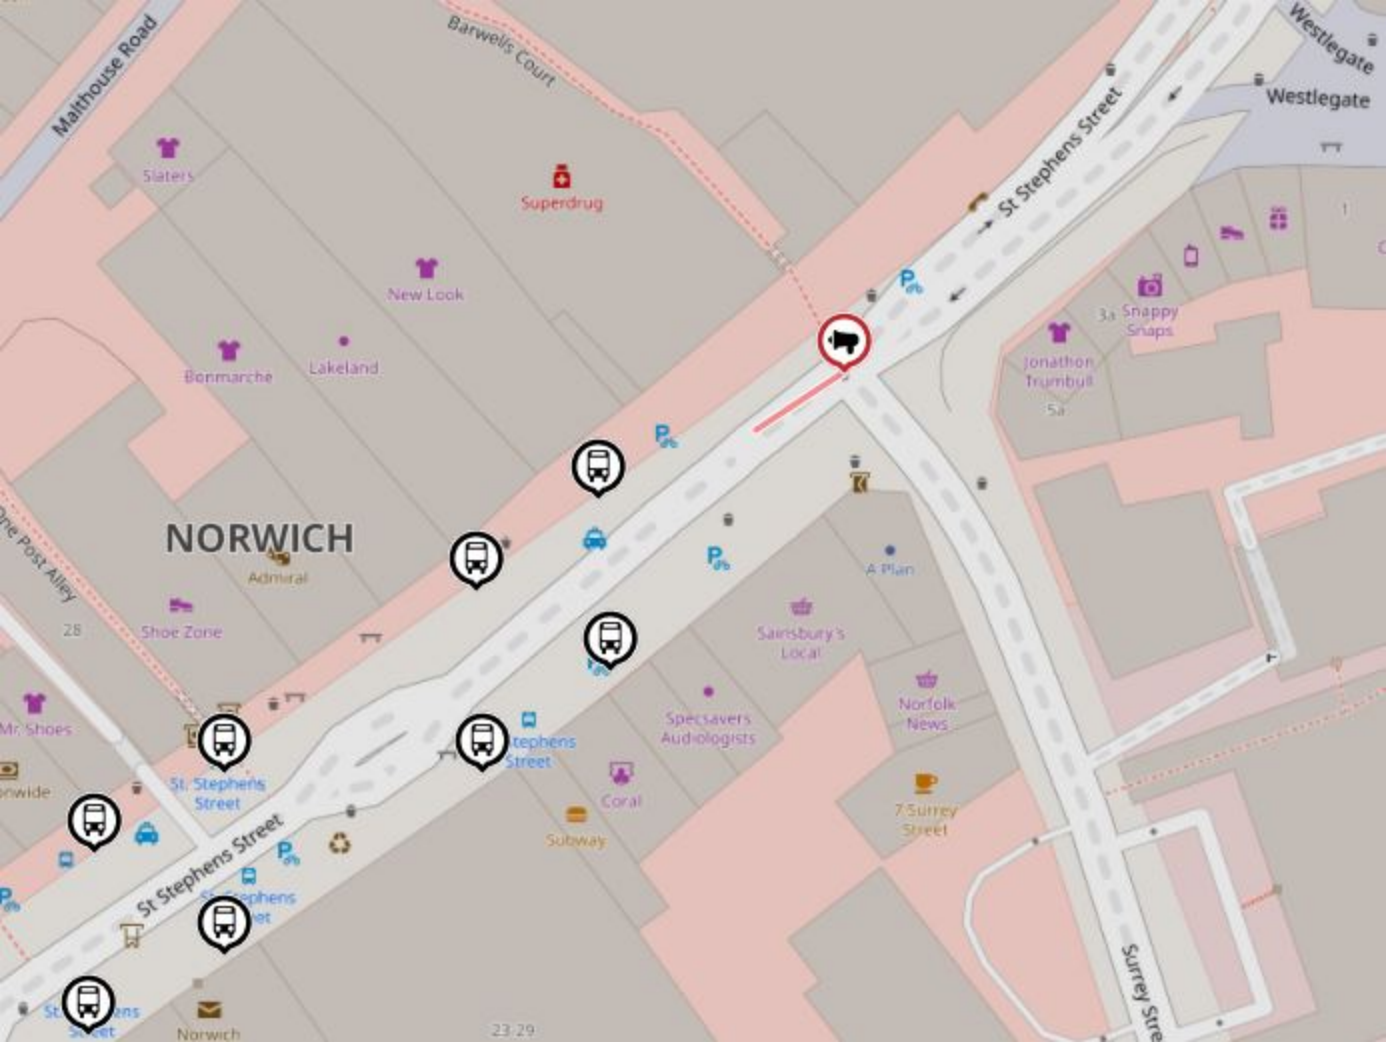

Malthouse Road

Barwells Court

Westlegate

Slaters

Superdrug

New Look

Bonmarche

Lakeland

Jonathon Trumbull

Snappy Snaps

NORWICH

The Post Alley

Admiral

28

Shoe Zone

A Plan

Sainsbury's Local

Mr. Shoes

St. Stephens Street

Specsavers Audiologists

Norfolk News

Mr. Shoes

St. Stephens Street

Coral

7 Surrey Street

Mr. Shoes

St. Stephens Street

Subway

St. Stephens Street

Norwich

23.29

Surrey Street