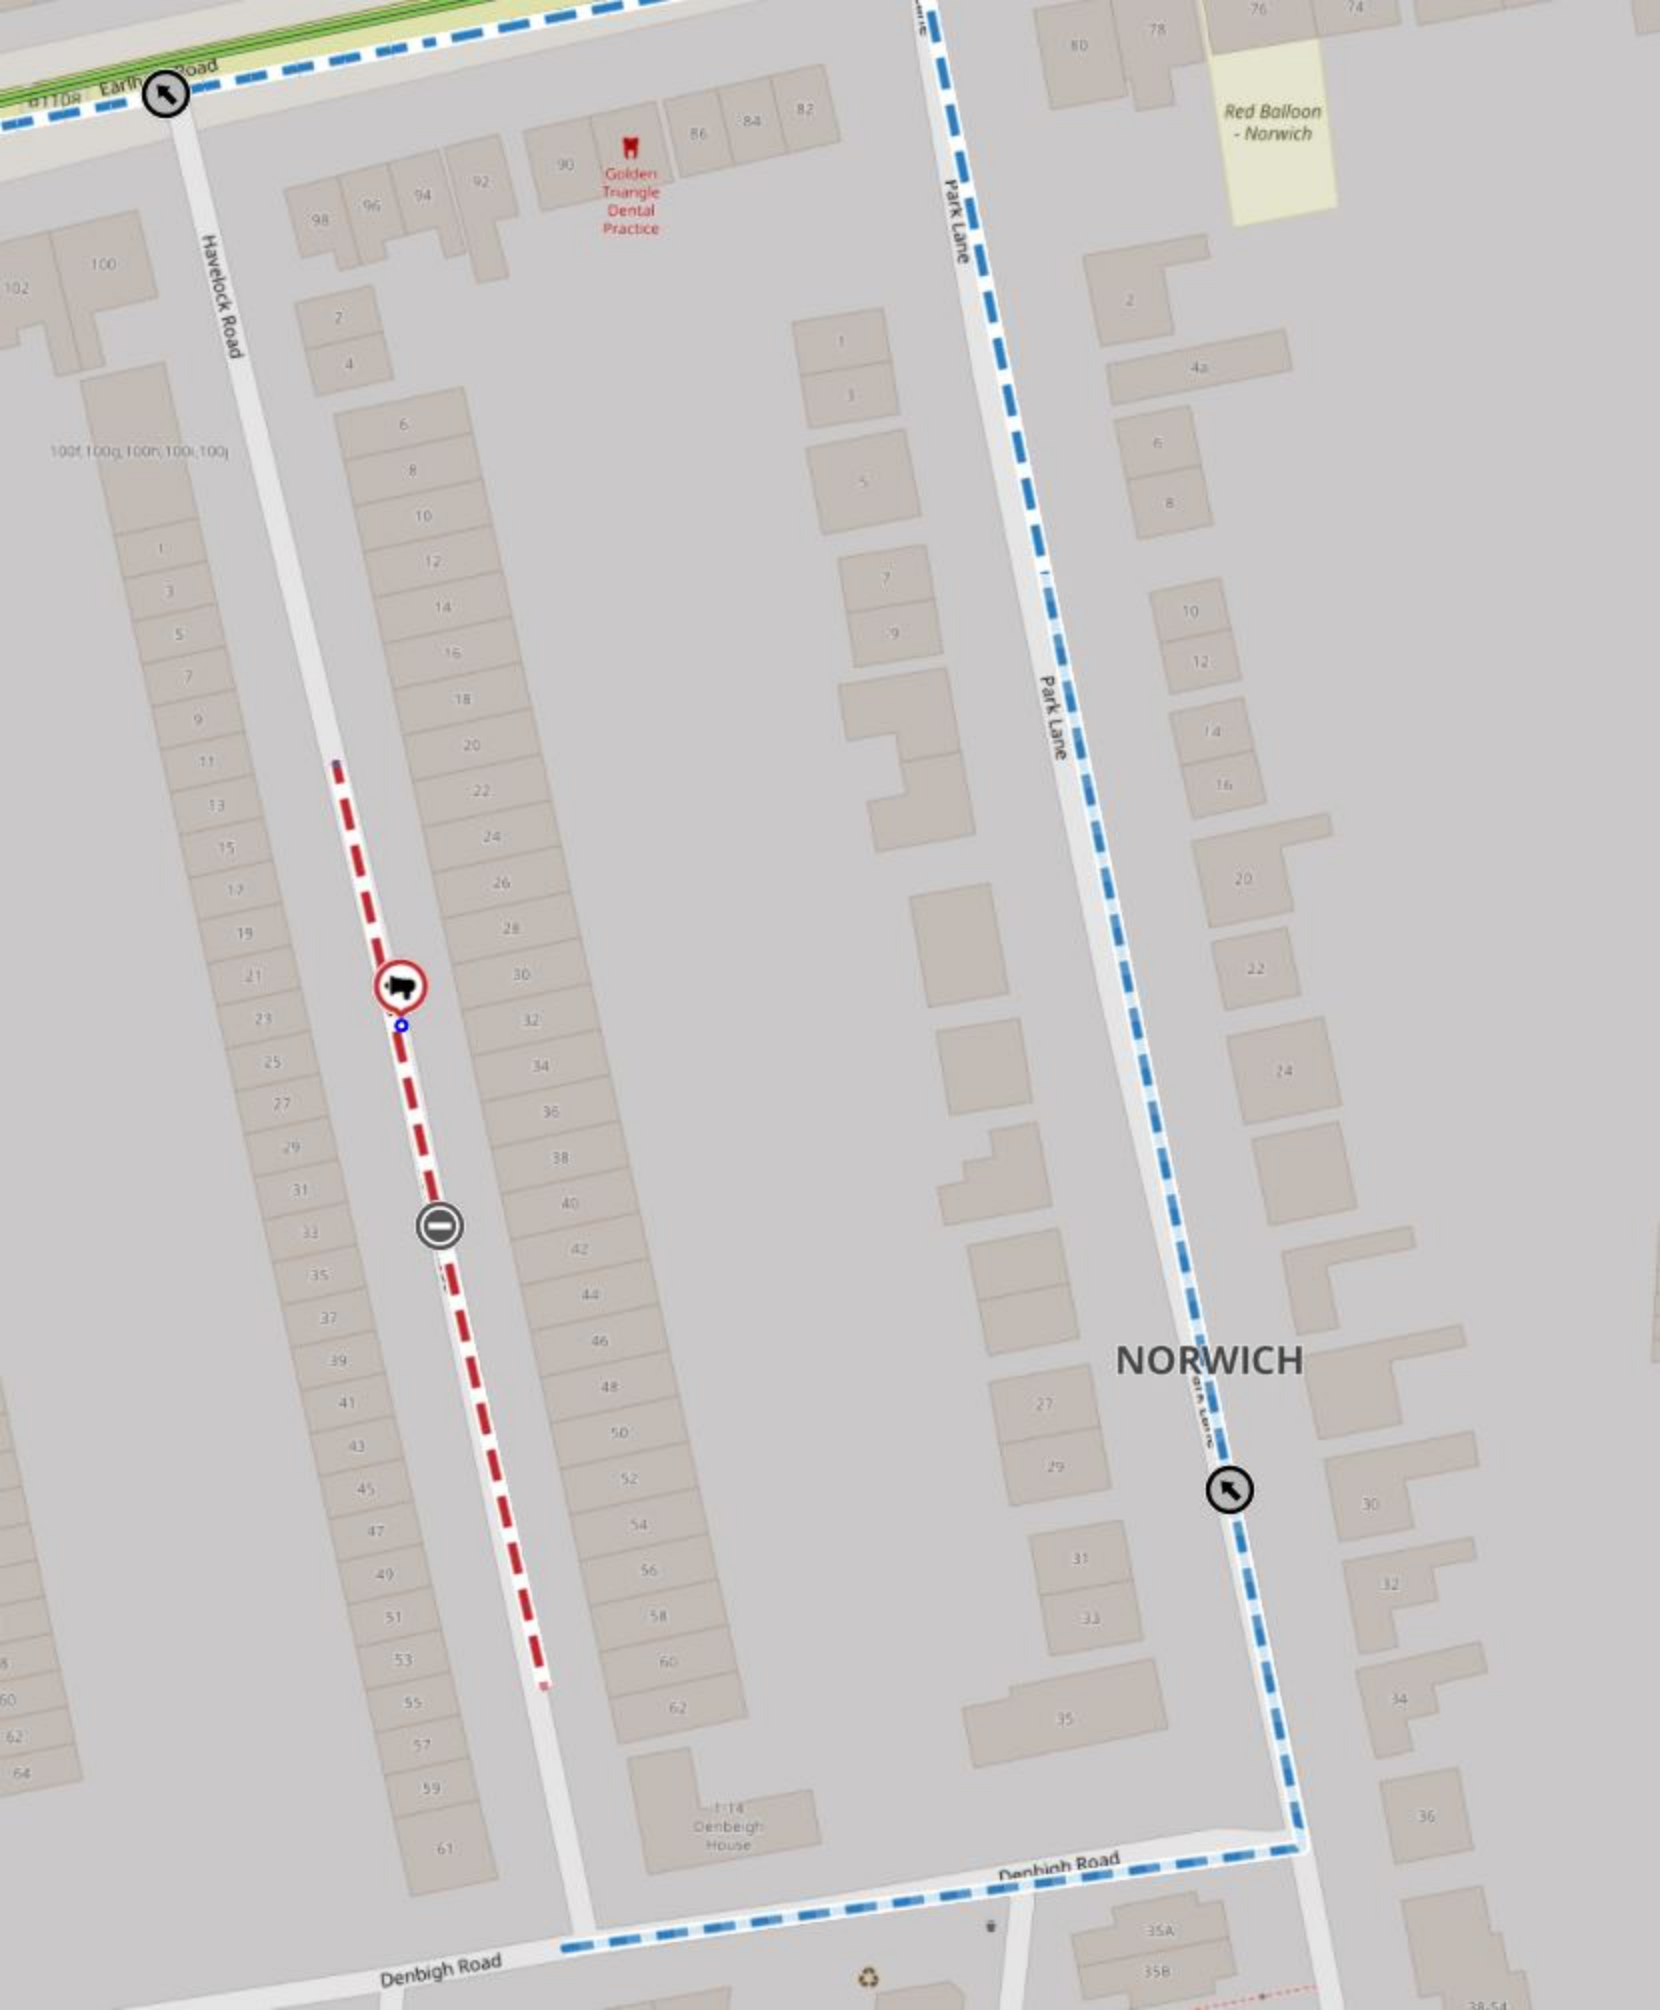

Red Balloon - Norwich

Golden Triangle Dental Practice

NORWICH

Havlock Road

Park Lane

Park Lane

Denbigh Road

Denbigh Road

35A

35B

38, 54

114 Denbigh House

100f, 100g, 100n, 100l, 100j

98

96

94

92

90

86

84

82

2

4

6

8

10

12

14

16

18

20

22

24

26

28

30

32

34

36

38

40

42

1

3

5

7

9

11

13

15

17

19

21

23

25

27

29

31

33

35

37

39

41

43

45

47

49

51

53

55

57

59

61

62

64

66

68

70

72

74

76

78

80

82

84

86

88

90

27

29

31

33

35

37

39

41

43

45

47

49

51

53

55

57

59

61

63

65

67

69

71

73

75

77

79

81

83

85

87

89

91

93

95

97

99

101

103

105

107

109

111

113

115

117

119

121

123

125

127

129

131

133

135

137

139

141

143

145

147

149

151

153

155

157

159

161

163

165

167

169

171

173

175

177

179

181

183

185

187

189

191

193

195

197

199

201

203

205

207

209

211

213

215

217

219

221

223

225

227

229

231

233

235

237

239

241

243

245

247

249

251

253

255

257

259

261

263

265

267

269

271

273

275

277

279

281

283

285

287

289

291

293

295

297

299

301

303

305

307

309

311

313

315

317

319

321

323

325

327

329

331

333

335

337

339

341

343

345

347

349

351

353

355

357

359

361

363

365

367

369

371

373

375

377

379

381

383

385

387

389

391

393

395

397

399

401

403

405

407

409

411

413

415

417

419

421

423

425

427

429

431

433

435

437

439

441

443

445

447

449

451

453

455

457

459

461

463

465

467

469

471

473

475

477

479

481

483

485

487

489

491

493

495

497