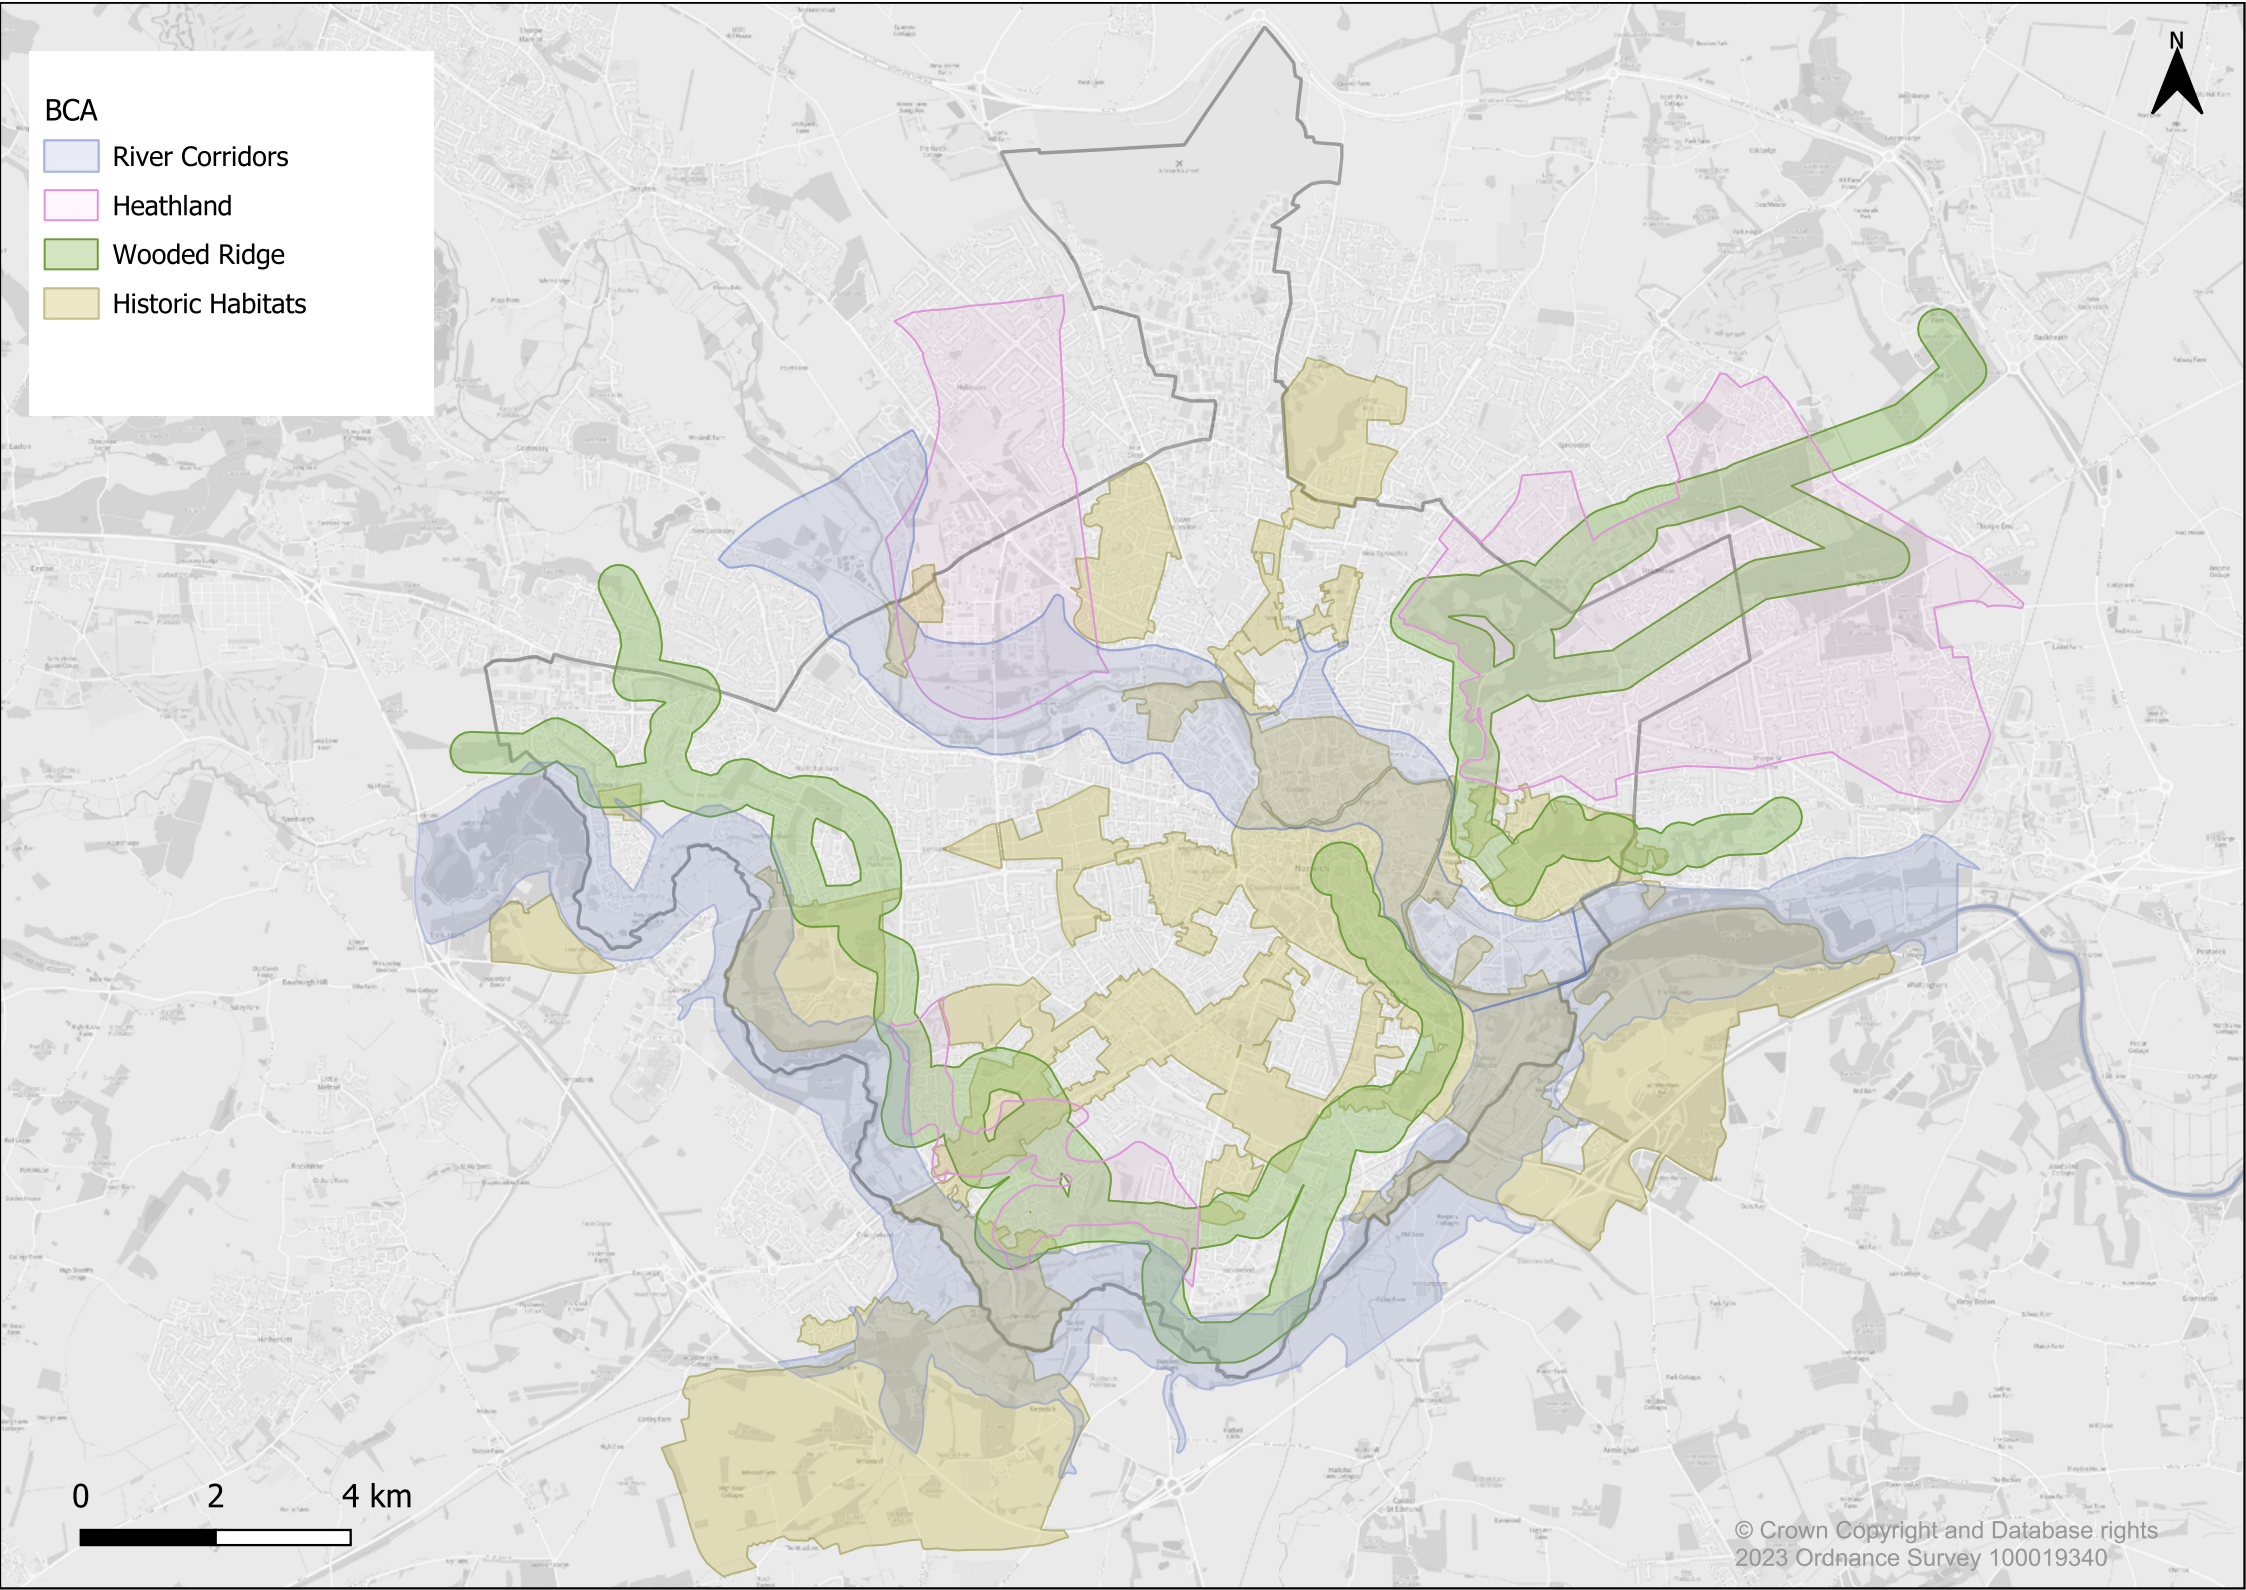

# Biodiversity Score

BCA

River Corridors

Heathland

Wooded Ridge

Historic Habitats

0 2 4 km

# Designated Sites:

1. Taverham Mill (CWS)
2. Brickfield Fm, Snakes Hill (CWS)
3. Costessey Pits East (CWS)
4. Braymeadow (CWS)
5. Bawburgh/Colney Gravel Pits (CWS)
6. Marriot's Way (CWS)
7. B'thorpe Riverside Ext. (CWS)
8. East Hills (CWS)
9. R Yare (CWS), Bowthorpe Marsh (CWS/LNR), Watton Rd (RNR)
10. Carr's Hill Wood (CWS)
11. Earlham/Colney Marsh (CWS)
12. Heronry & Violet Grv (CWS), Earlham Park Woods (LNR)
13. Low Rd Mdw, Wensum Mount Fm (CWS)
14. Land S. River Tud, Red Bridge (CWS)
15. R Wensum (SAC/SSSI), Wensum Mdw (CWS)
16. UEA Broad/ Butterfly Mdw/ Marsh (CWS)
17. Twenty Acre & Bunkers Wood (CWS)
18. Meadow Fm Mdw (CWS)
19. Drayton High Rd (RNR)
20. Drayton Wood (CWS)
21. Canham's Hill (CWS)
22. Softley Dr Mdw, Eaton St Mdw, Bluebell Marsh (CWS)
23. Marlpit Paddocks, Hellesdon Mill Mdw, Hellesdon pastures, Disused Rwy (CWS)
24. Eaton Island, Riding Sch Mdw (CWS)
25. Intwood Carr (CWS)
26. S'more Cr Wood & Mile Cross Mdw (CWS/LNR), Sw'briar Rd Mdw (SSSI)
27. Eaton Chalk Pit (CWS/SSSI)
28. Eaton Common (CWS/LNR)
29. Earlham Cemetery (CWS)
30. Woodlands Pk (CWS)
31. Marston marshes (CWS/LNR)
32. Harford Br marsh, Depot Mdw (CWS)
33. Danby Wood (CWS/LNR), Ipswich Rd (RNR)
34. Train Wood (CWS)
35. Fiddle Wood & Night Plantation (CWS)
36. Catton Grove Chalk Pit (SSSI)
37. Catton Park (CP)
38. Mousehold Heath & Valley Drive (LNR/CWS), St James' Pit (SSSI)
39. County Hall Woods (CWS)
40. Caistor Chalk Pit (SSSI)
41. Trowse Mdws & Trowse Wood (CWS), Whitlingham (LNR)
42. Carrow Abbey Marsh (CWS)
43. Lion Wood, Telegraph Plant'n, Rosary Cemetery (CWS/AW/LNR)
44. Pinebanks, Ancient Woodland (CWS/CGS/AW)
45. Carey's Mdw (CWS)
46. Old Wood, Whitlingham (CWS/CP/LNR)
47. Ladies Wood, Church Wood/Carr (CWS/AW)
48. Sprowston Wood (AW)
49. Racecourse Plant'n, Belmore & Brown's Plant'n (CWS)
50. Paine's Yd Wood, The Owlery & March Covert, Gazebo Fm (CWS), Bulmer Coppice (AW)