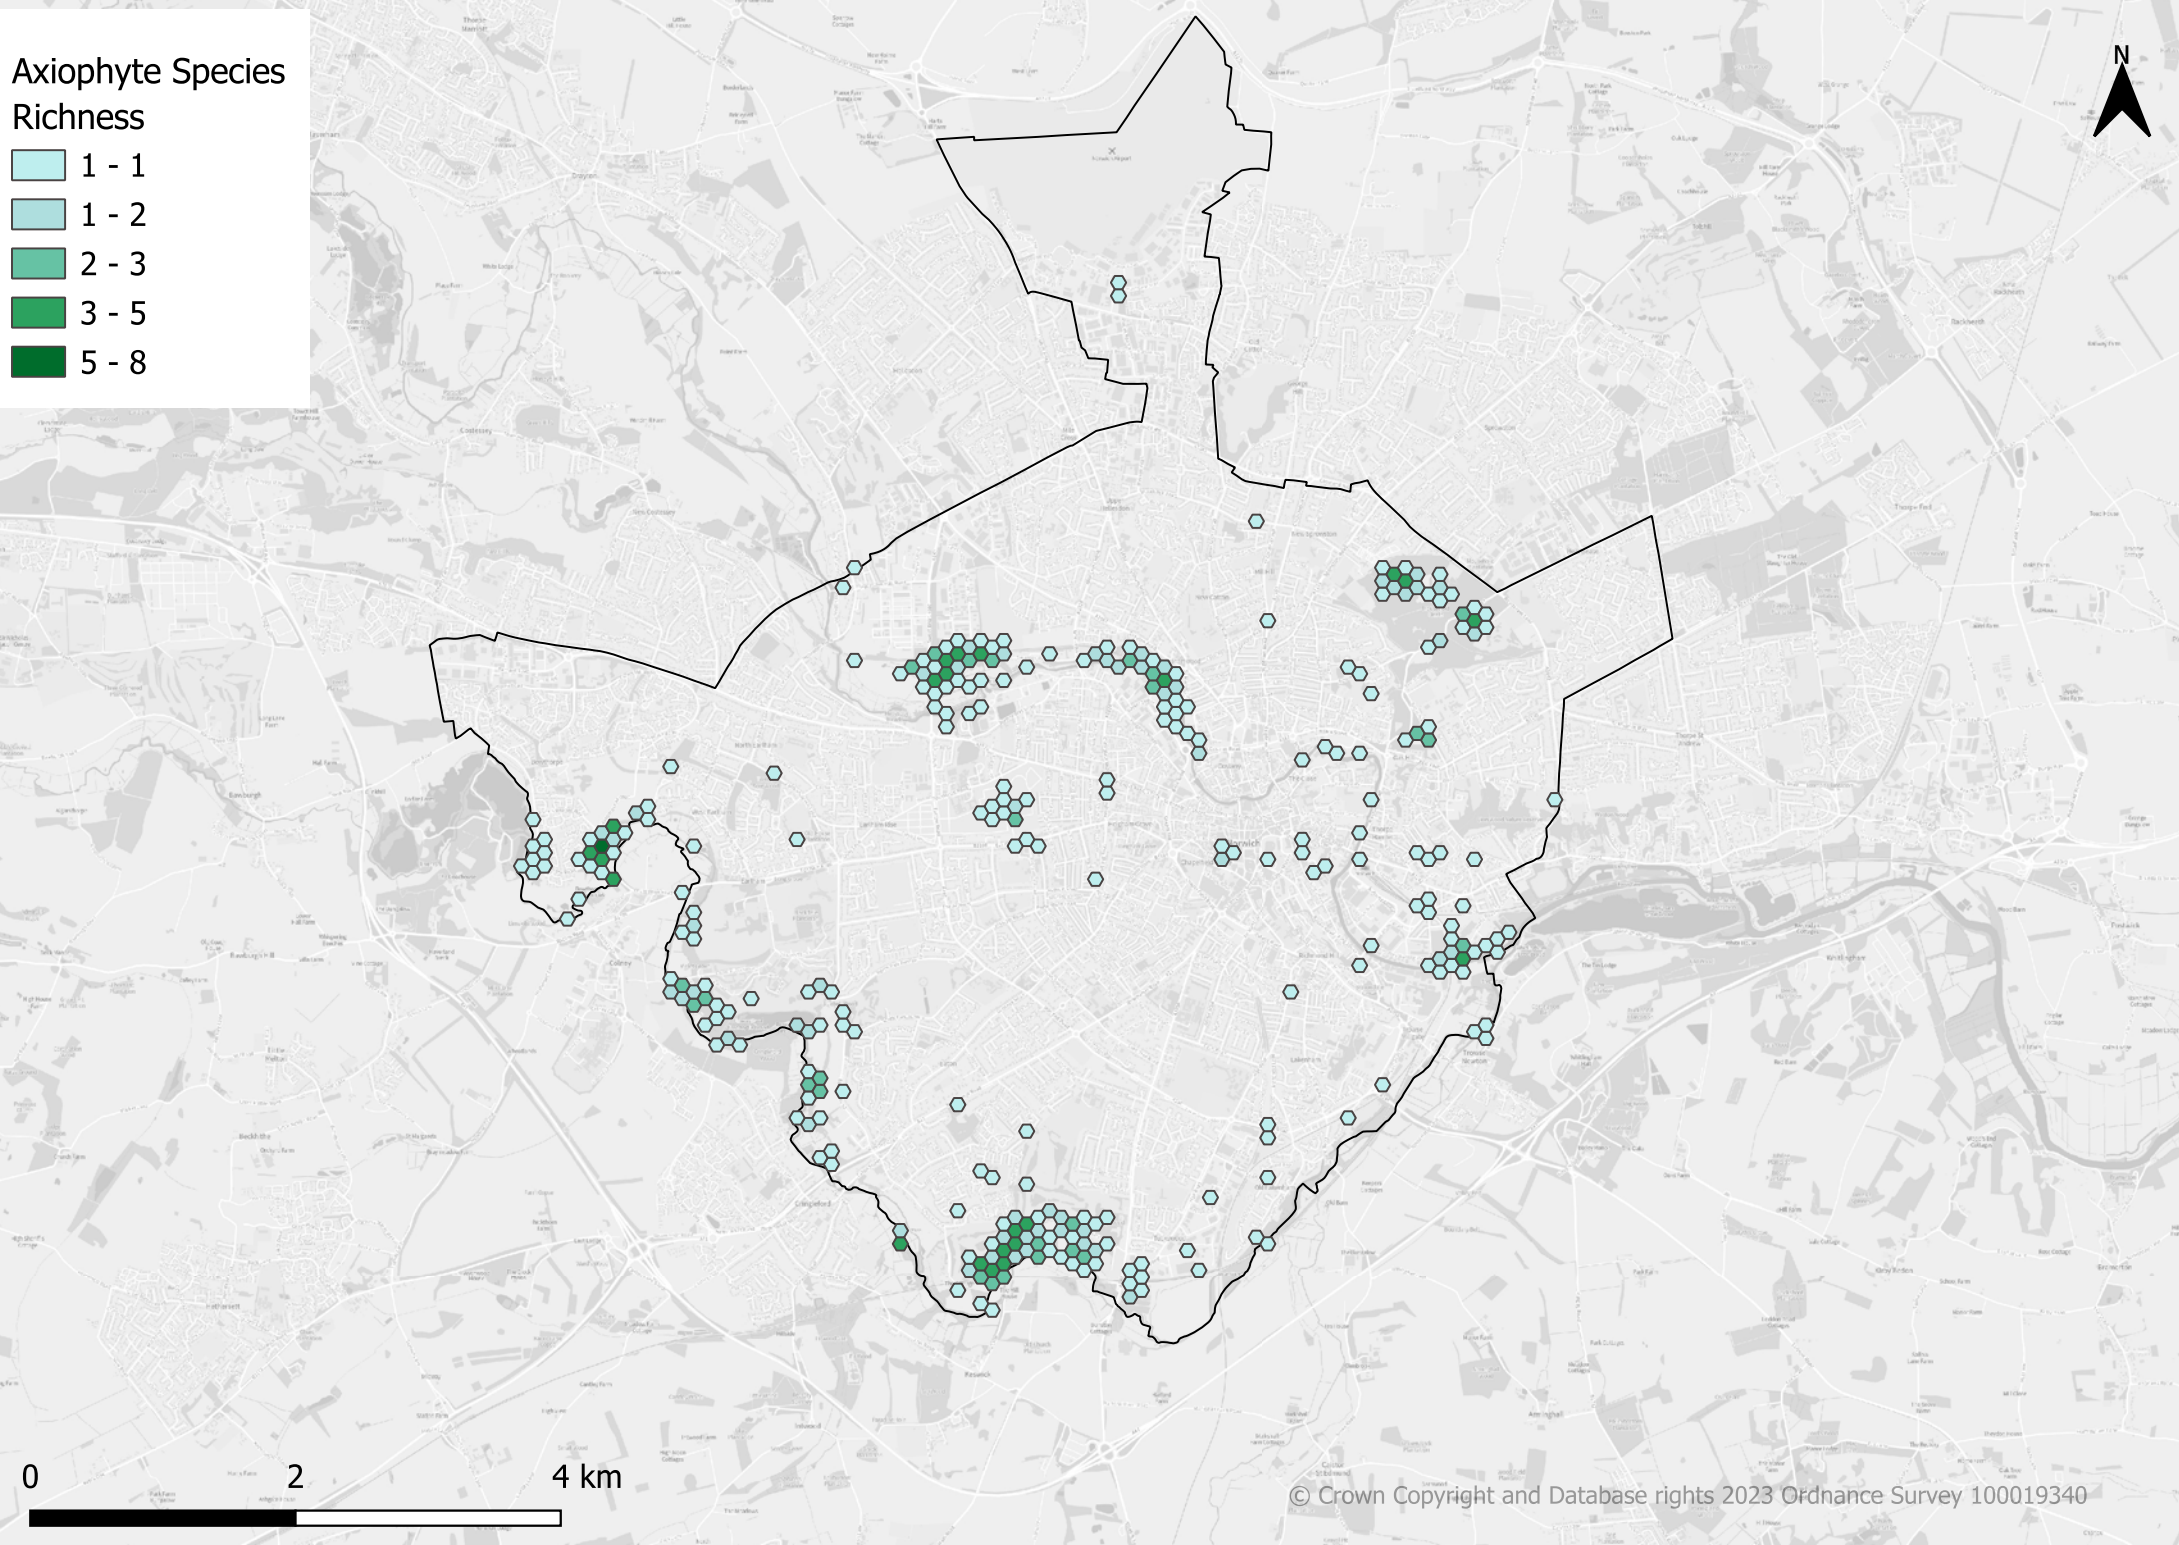

# Axiophyte Species

# Biodiversity Score

BCA

River Corridors

Heathland

Wooded Ridge

Historic Habitats

0 2 4 km