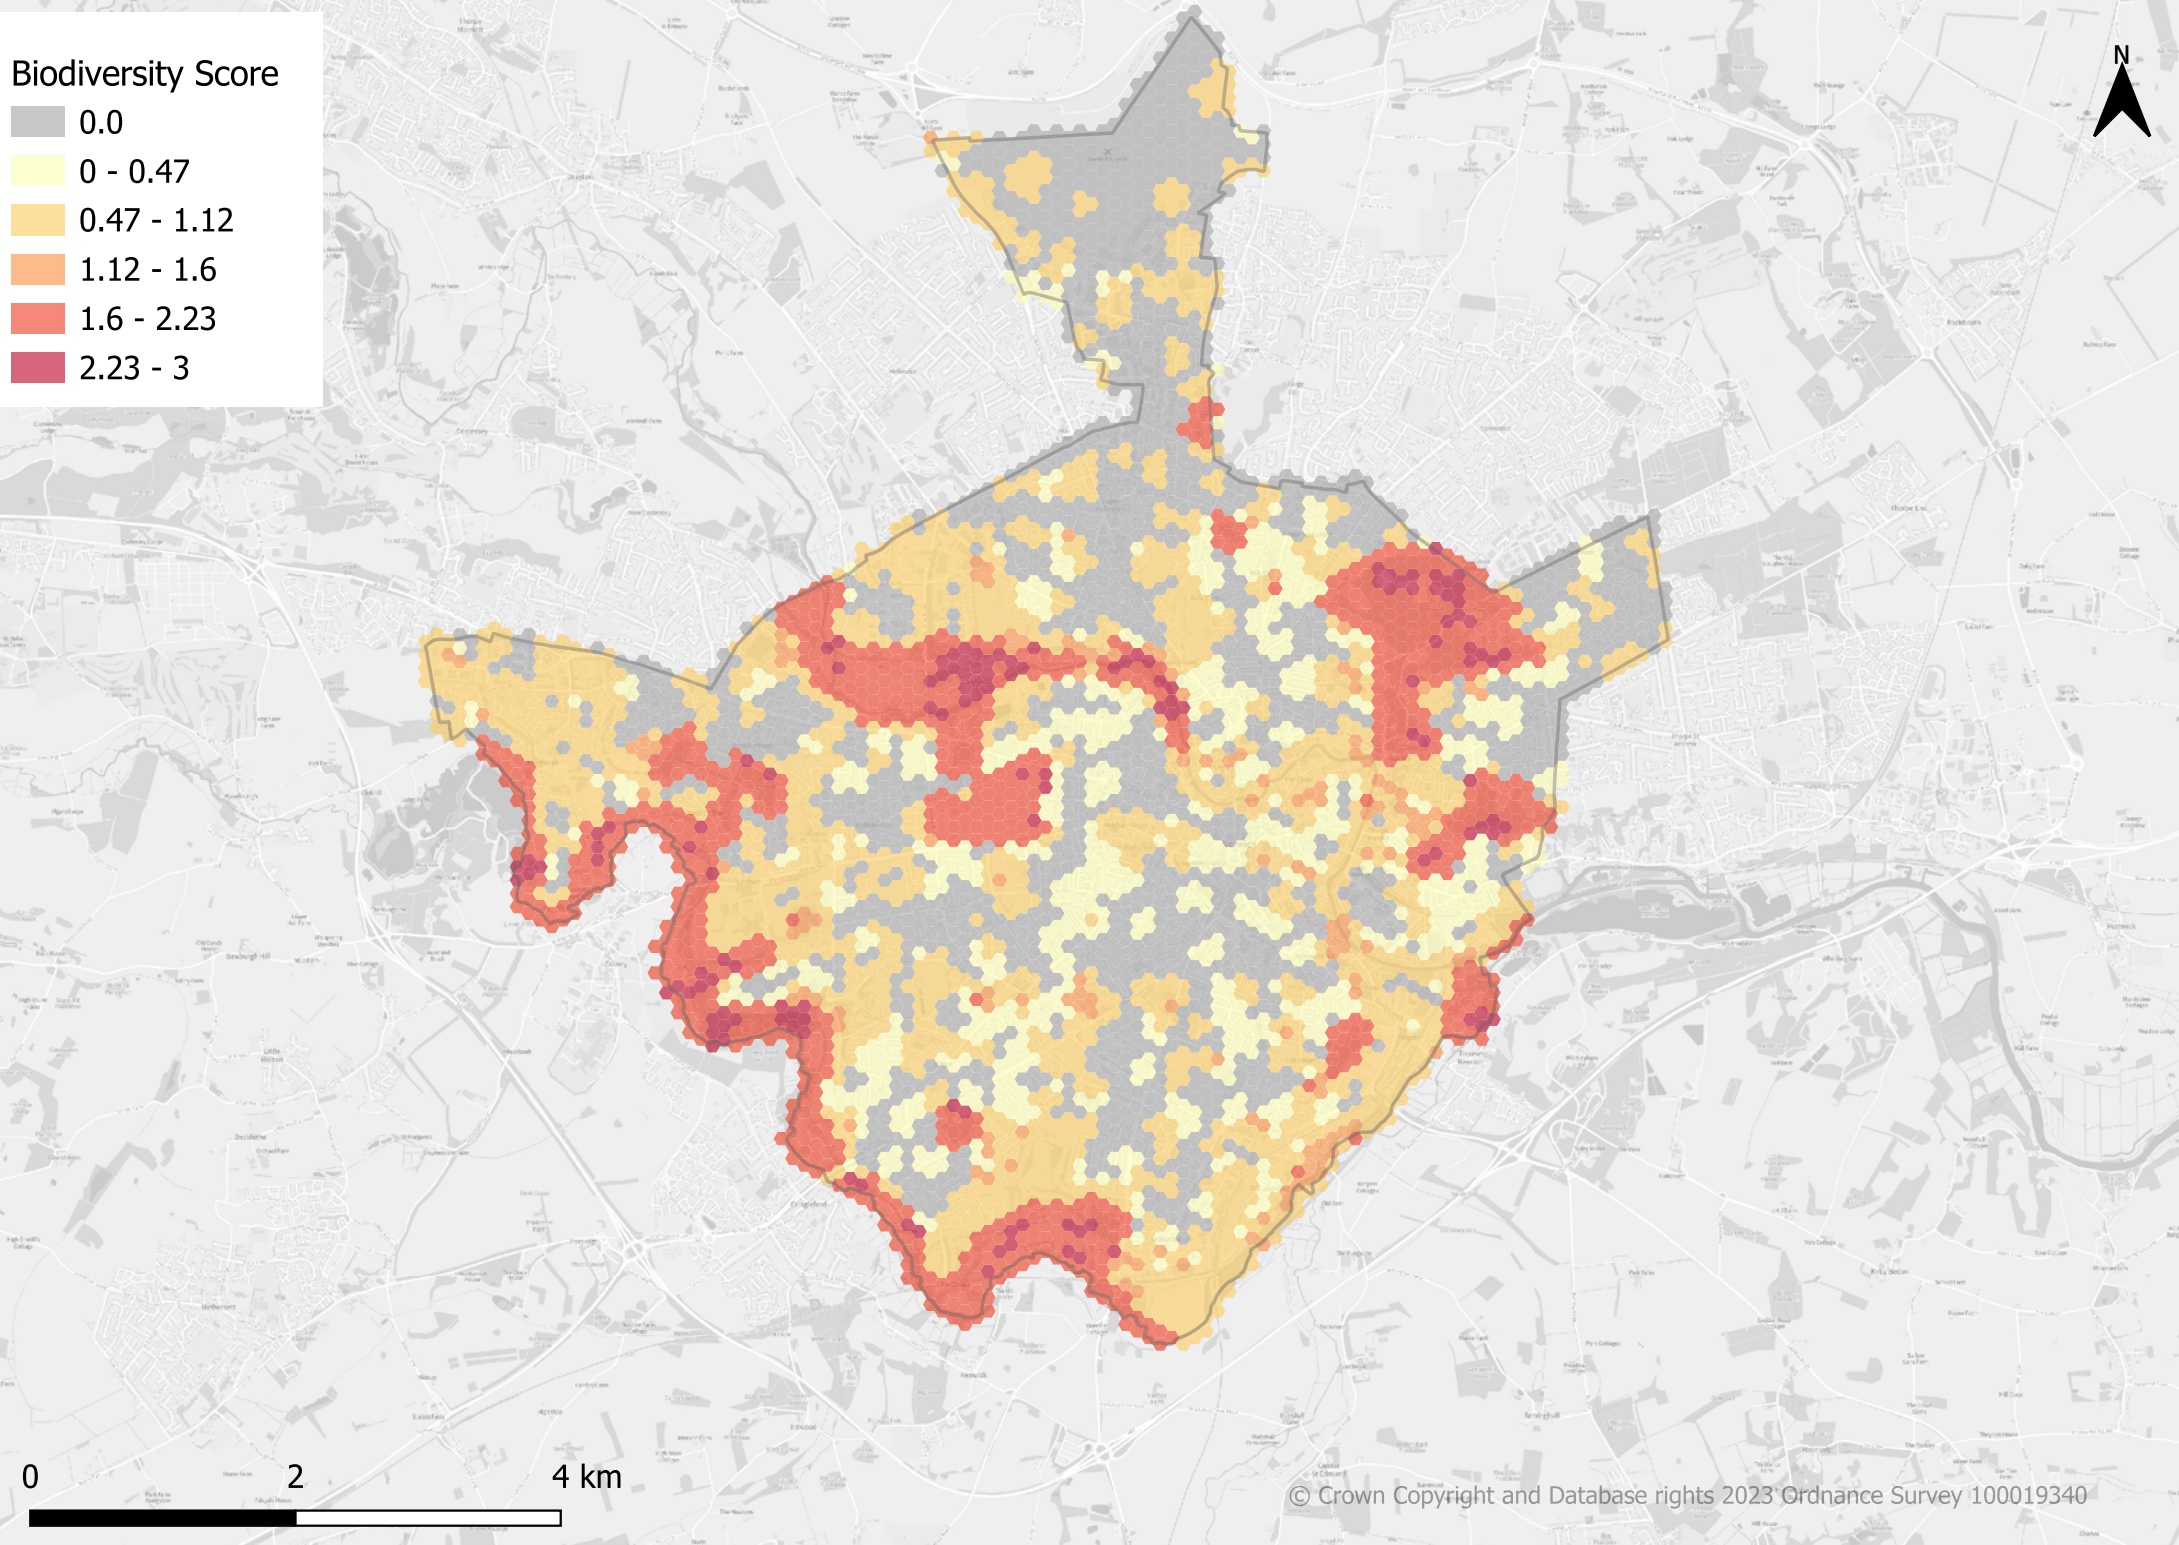

# Axiophyte Species

## Richness

# Biodiversity Score

BCA

River Corridors

Heathland

Wooded Ridge

Historic Habitats

0 2 4 km