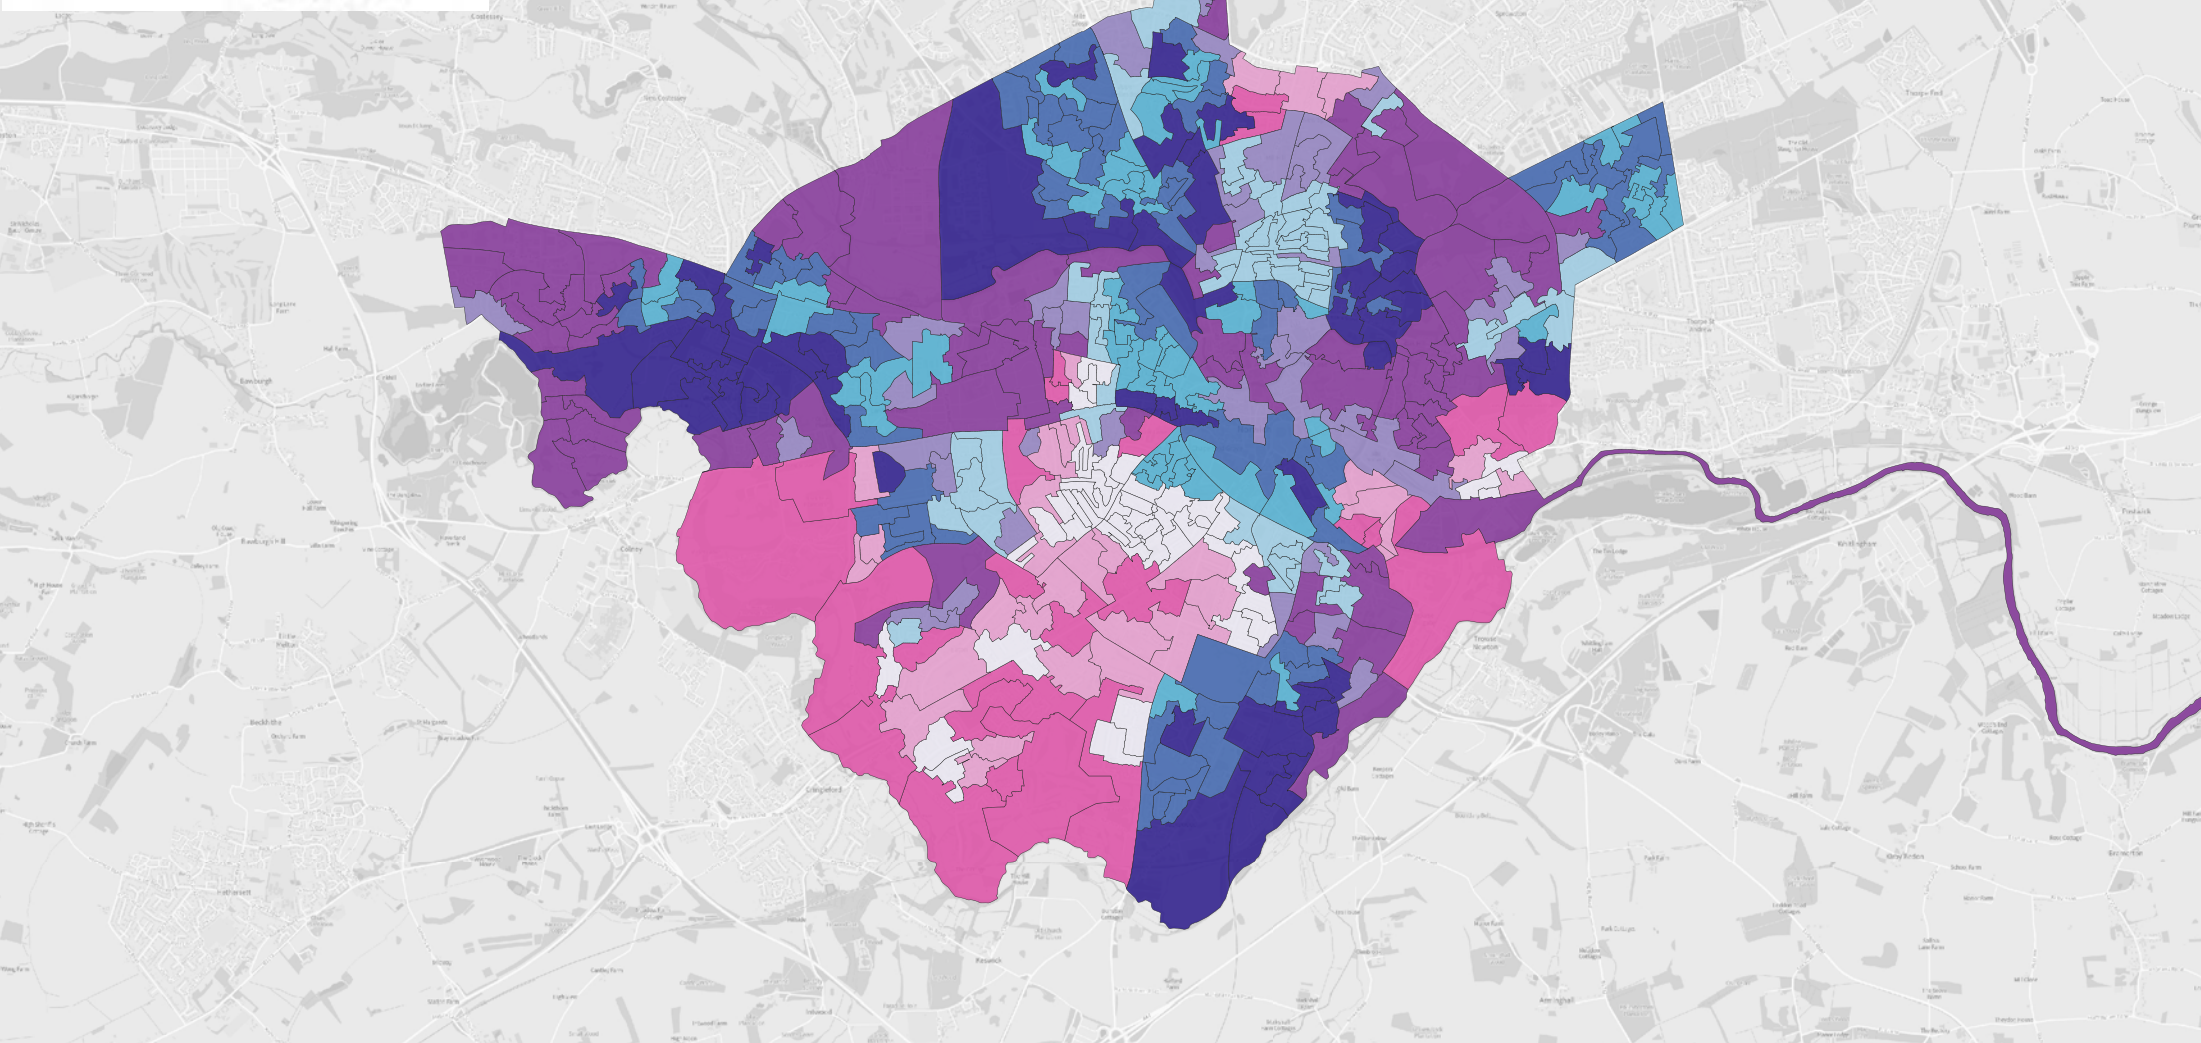

# Axiophyte Species

## Richness

# Biodiversity Score

BCA

River Corridors

Heathland

Wooded Ridge

Historic Habitats

0 2 4 km