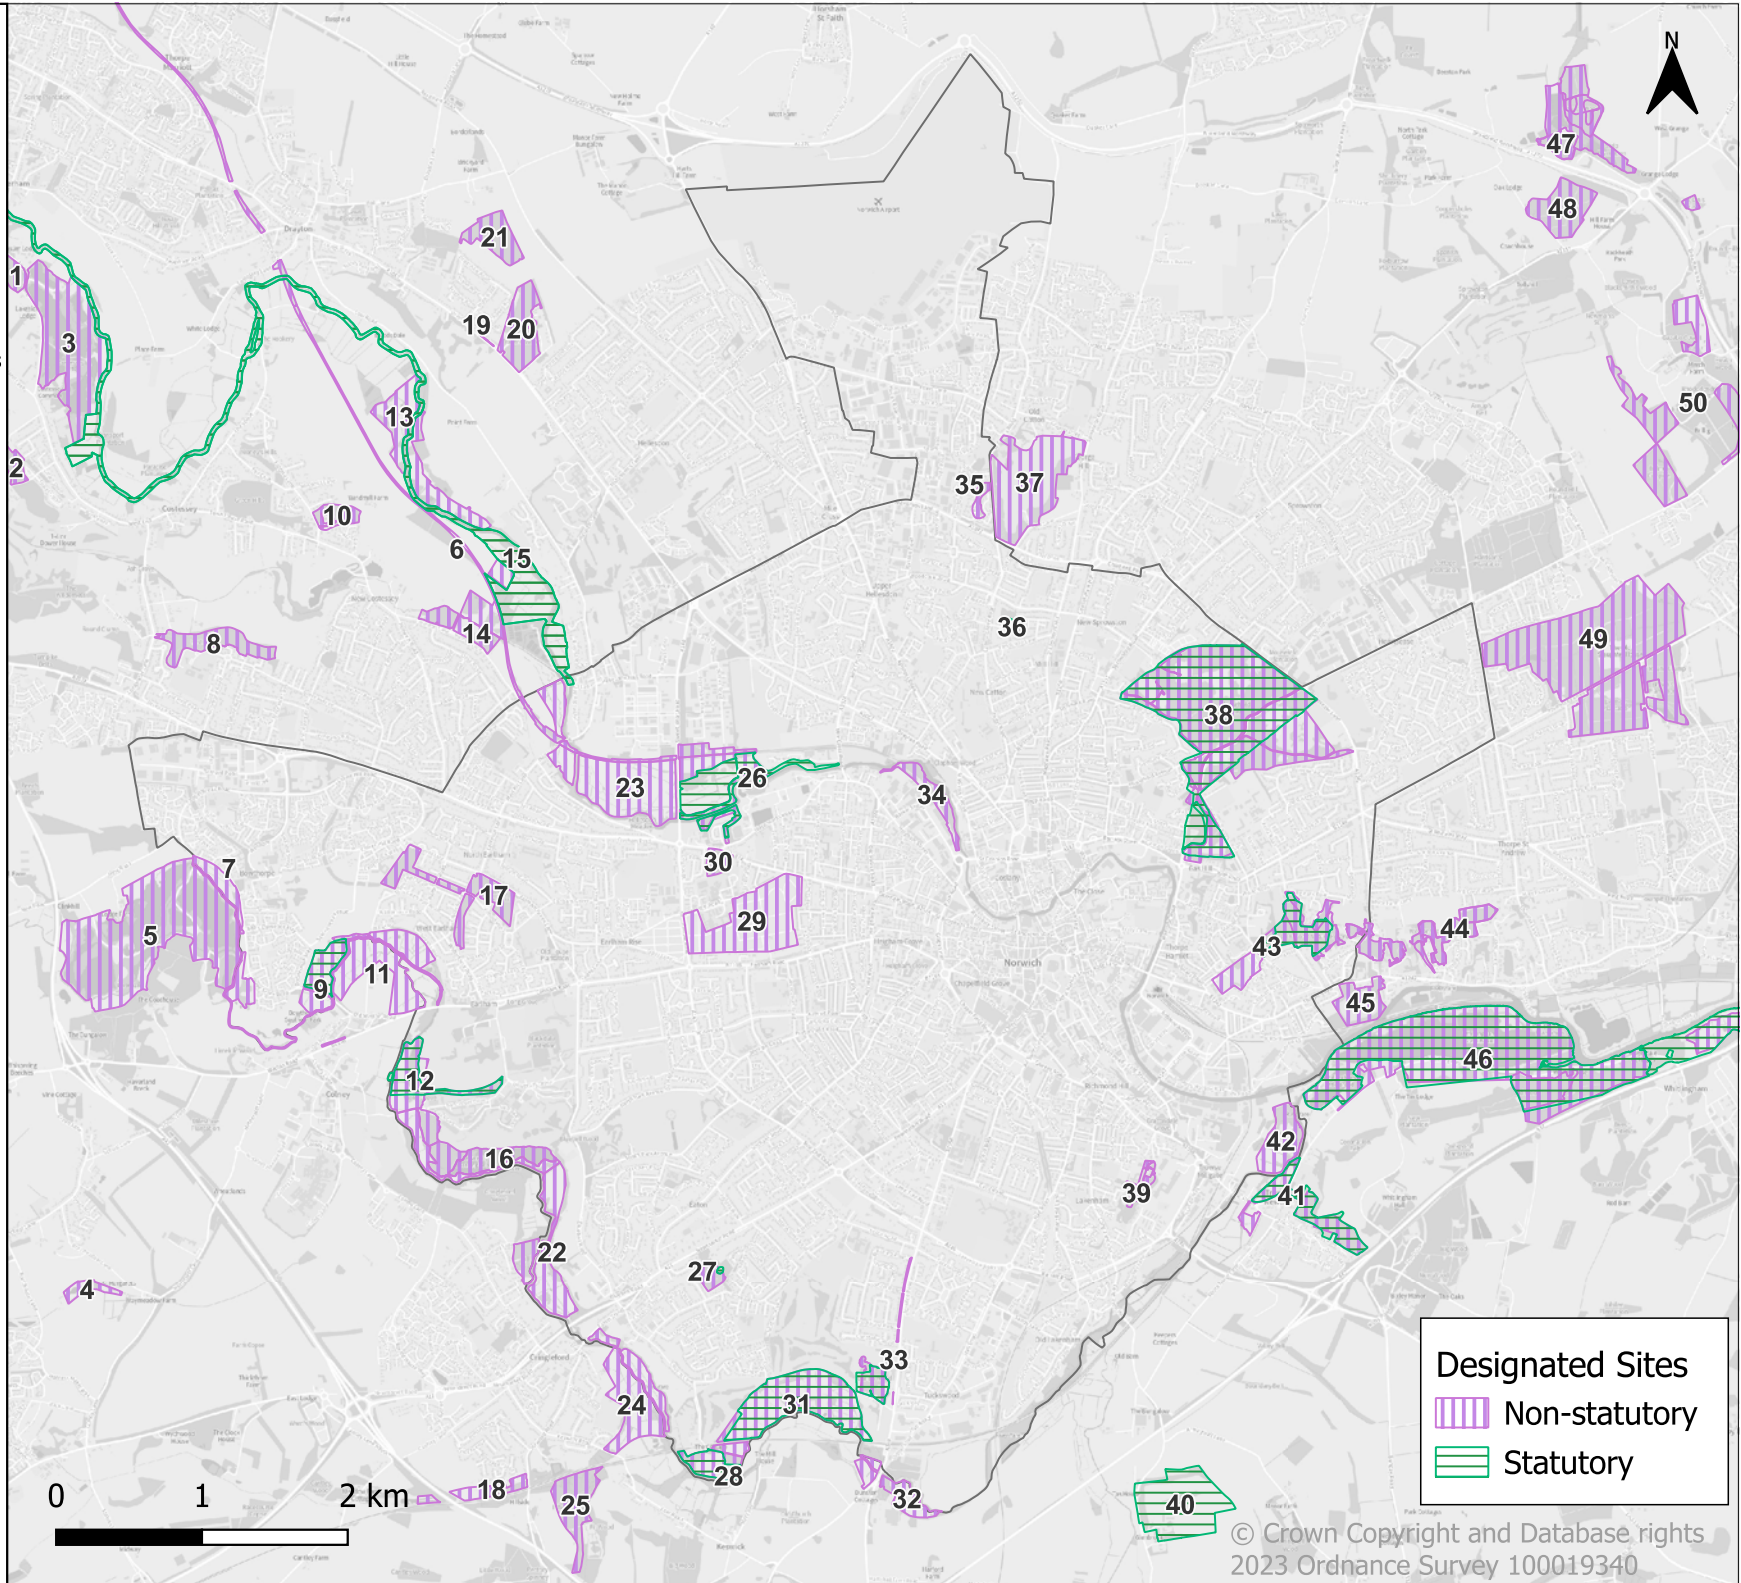

# Biodiversity Score

BCA

River Corridors

Heathland

Wooded Ridge

Historic Habitats

0 2 4 km

# Designated Sites:

1. Taverham Mill (CWS)
2. Brickfield Fm, Snakes Hill (CWS)
3. Costessey Pits East (CWS)
4. Braymeadow (CWS)
5. Bawburgh/Colney Gravel Pits (CWS)
6. Marriot's Way (CWS)
7. B'thorpe Riverside Ext. (CWS)
8. East Hills (CWS)
9. R Yare (CWS), Bowthorpe Marsh (CWS/LNR), Watton Rd (RNR)
10. Carr's Hill Wood (CWS)
11. Earlham/Colney Marsh (CWS)
12. Heronry & Violet Grv (CWS), Earlham Park Woods (LNR)
13. Low Rd Mdw, Wensum Mount Fm (CWS)
14. Land S. River Tud, Red Bridge (CWS)
15. R Wensum (SAC/SSSI), Wensum Mdw (CWS)
16. UEA Broad/ Butterfly Mdw/ Marsh (CWS)
17. Twenty Acre & Bunkers Wood (CWS)
18. Meadow Fm Mdw (CWS)
19. Drayton High Rd (RNR)
20. Drayton Wood (CWS)
21. Canham's Hill (CWS)
22. Softley Dr Mdw, Eaton St Mdw, Bluebell Marsh (CWS)
23. Marlpit Paddocks, Hellesdon Mill Mdw, Hellesdon pastures, Disused Rwy (CWS)
24. Eaton Island, Riding Sch Mdw (CWS)
25. Intwood Carr (CWS)
26. S'more Cr Wood & Mile Cross Mdw (CWS/LNR), Sw'briar Rd Mdw (SSSI)
27. Eaton Chalk Pit (CWS/SSSI)
28. Eaton Common (CWS/LNR)
29. Earlham Cemetery (CWS)
30. Woodlands Pk (CWS)
31. Marston marshes (CWS/LNR)
32. Harford Br marsh, Depot Mdw (CWS)
33. Danby Wood (CWS/LNR), Ipswich Rd (RNR)
34. Train Wood (CWS)
35. Fiddle Wood & Night Plantation (CWS)
36. Catton Grove Chalk Pit (SSSI)
37. Catton Park (CP)
38. Mousehold Heath & Valley Drive (LNR/CWS), St James' Pit (SSSI)
39. County Hall Woods (CWS)
40. Caistor Chalk Pit (SSSI)
41. Trowse Mdws & Trowse Wood (CWS), Whitlingham (LNR)
42. Carrow Abbey Marsh (CWS)
43. Lion Wood, Telegraph Plant'n, Rosary Cemetery (CWS/AW/LNR)
44. Pinebanks, Ancient Woodland (CWS/CGS/AW)
45. Carey's Mdw (CWS)
46. Old Wood, Whitlingham (CWS/CP/LNR)
47. Ladies Wood, Church Wood/Carr (CWS/AW)
48. Sprowston Wood (AW)
49. Racecourse Plant'n, Belmore & Brown's Plant'n (CWS)
50. Paine's Yd Wood, The Owlery & March Covert, Gazebo Fm (CWS), Bulmer Coppice (AW)