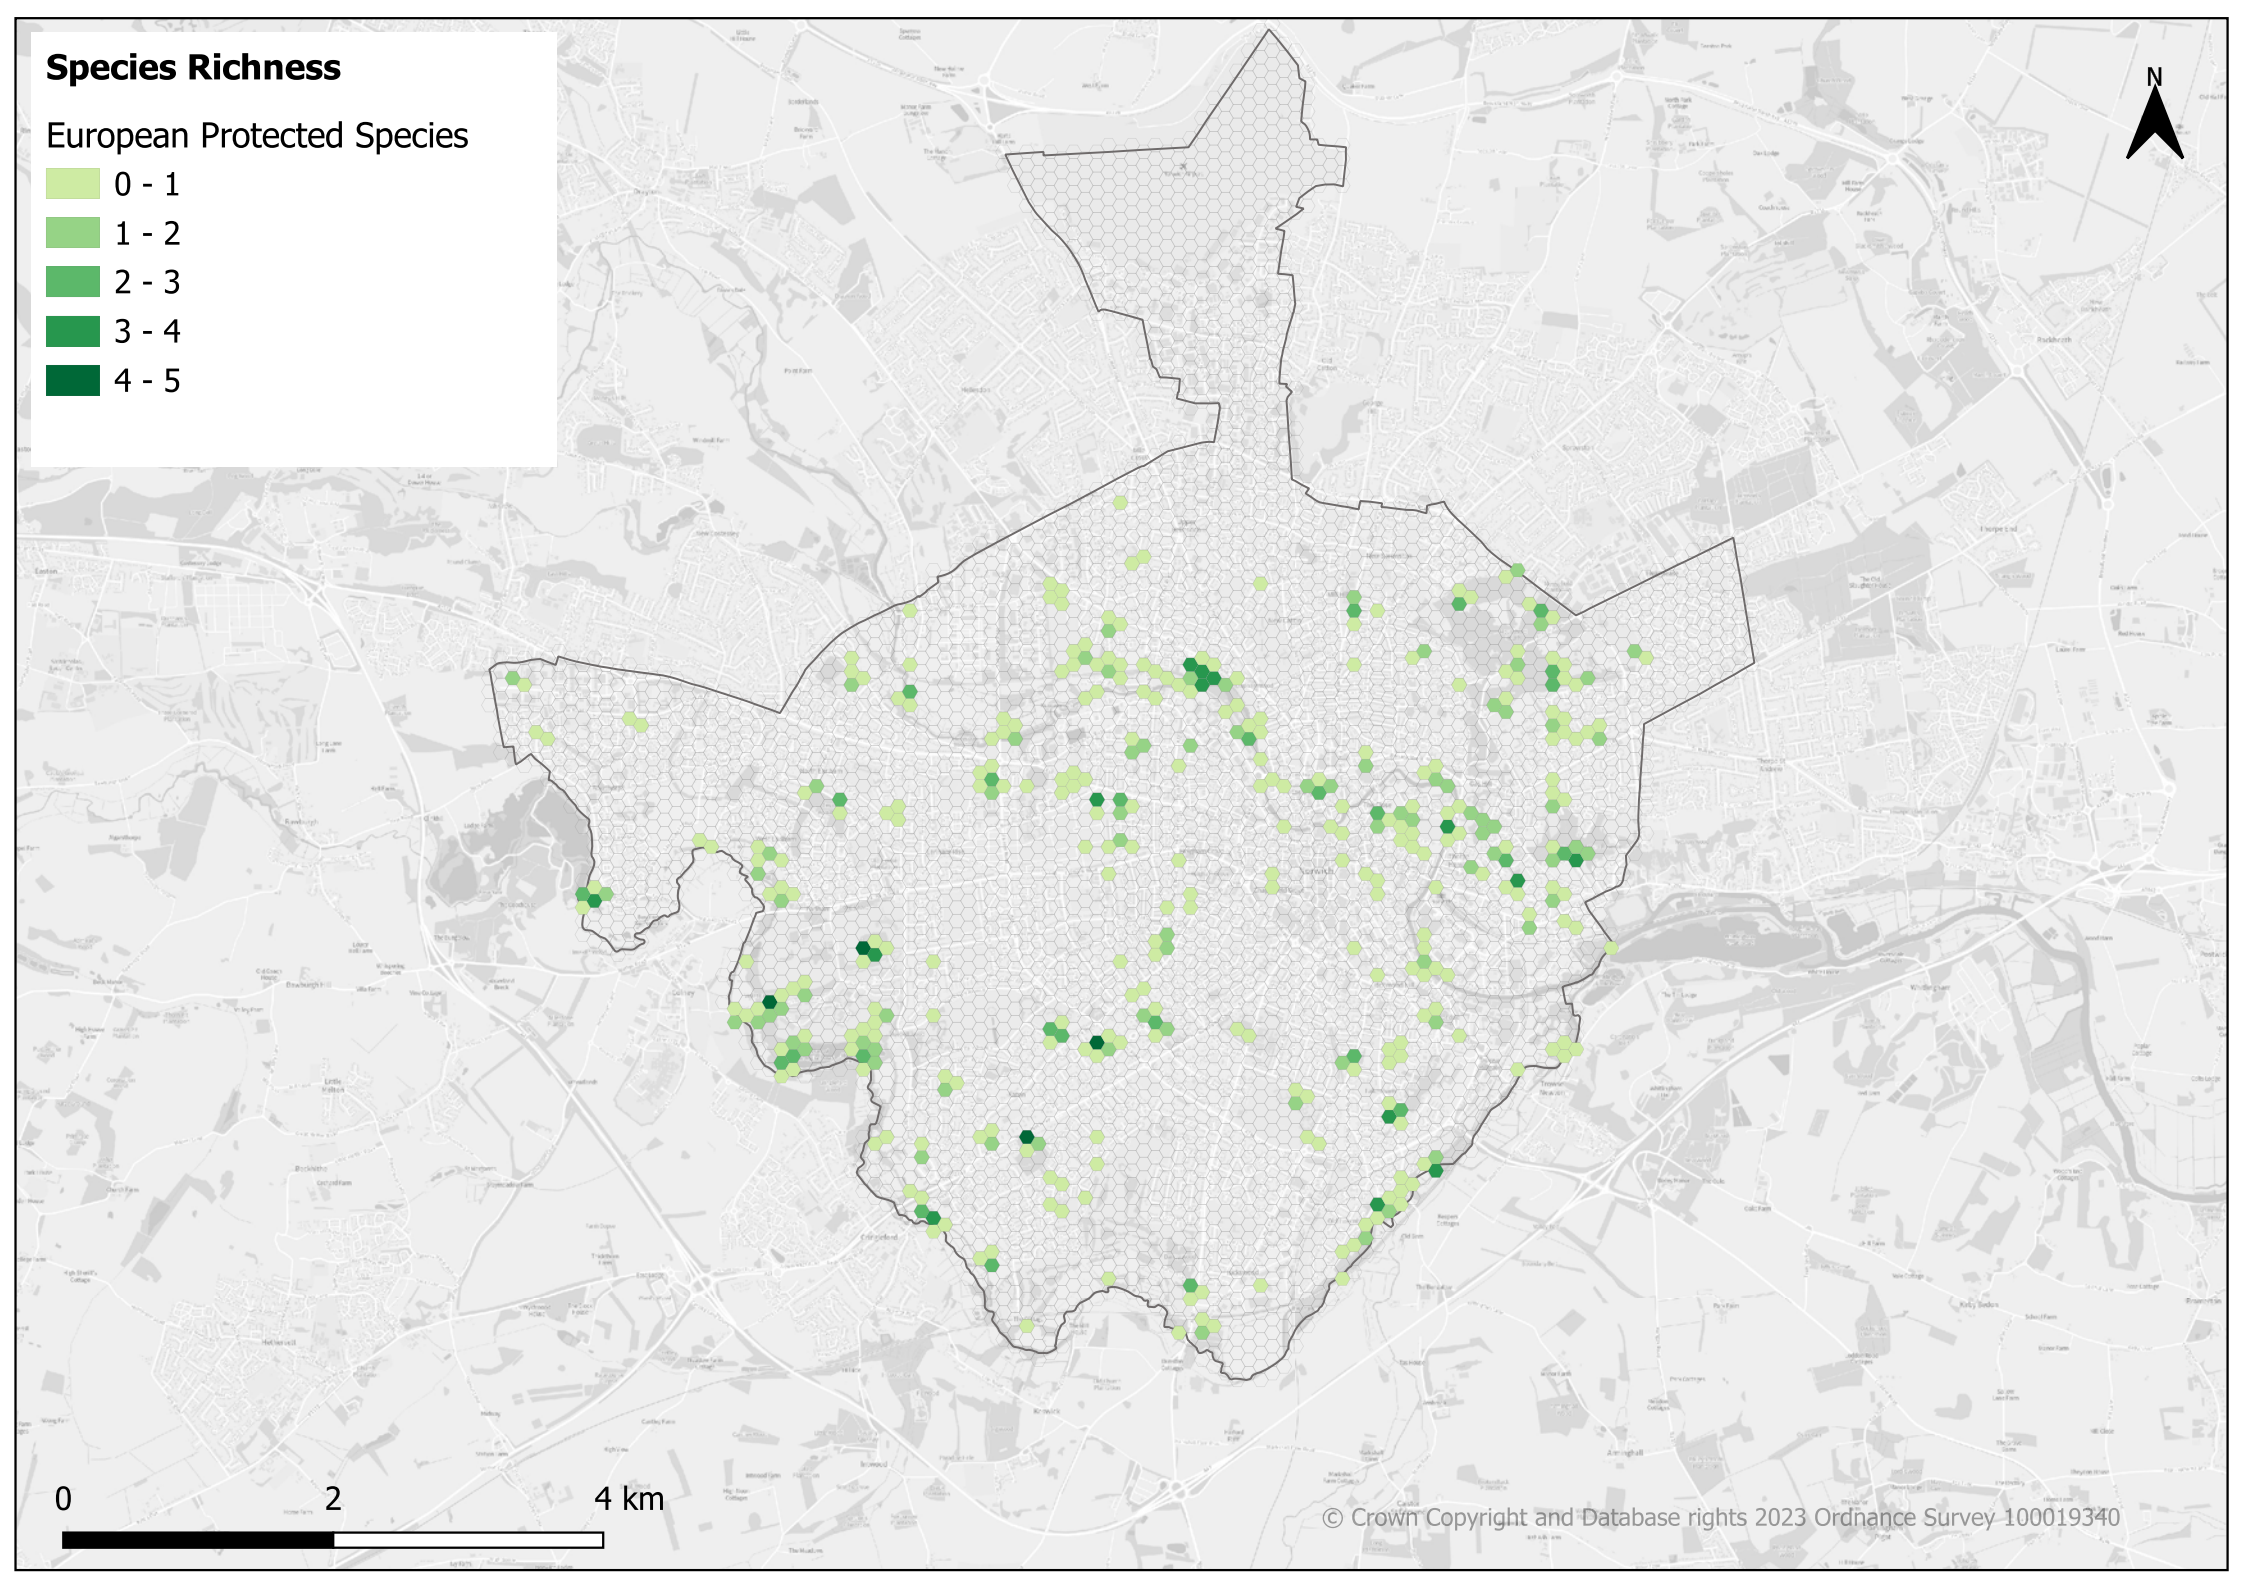

Species Richness

European Protected Species