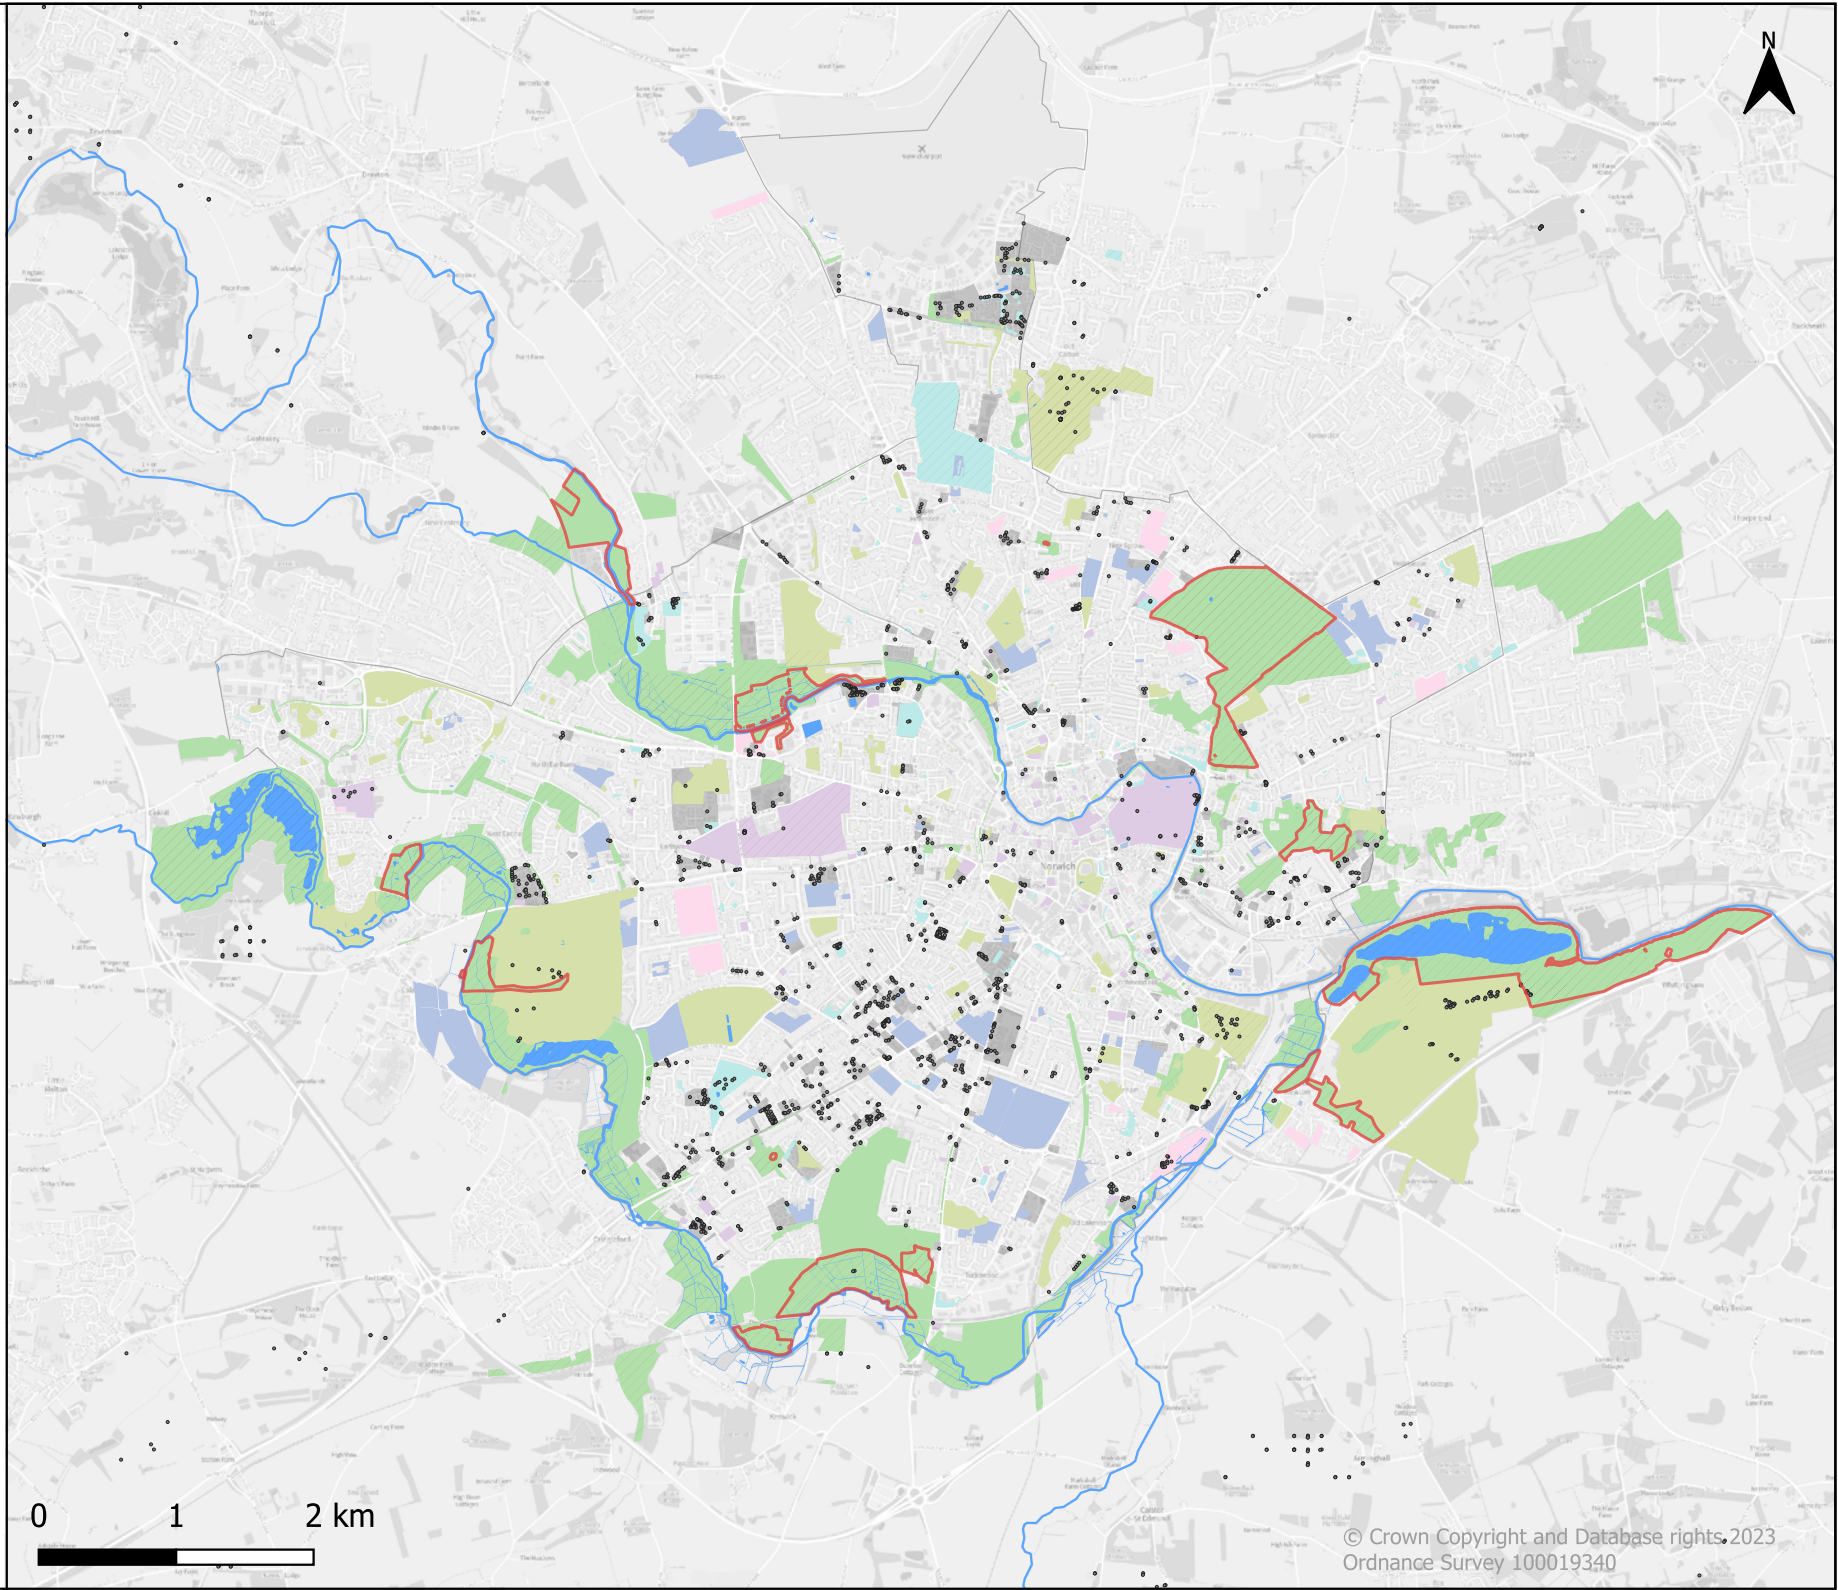

BCA

- Community and Active Spaces
- Green Streets Zone A
- Green Streets Zone B
- Green Streets Zone C

**Designations:**  
Statutory Designation  
(SAC, SSSI, LNR)

Non-Statutory  
Designation  
(CWS, CGS, AW,  
CP, RNR) and  
candidate CGS

0 1 2 km