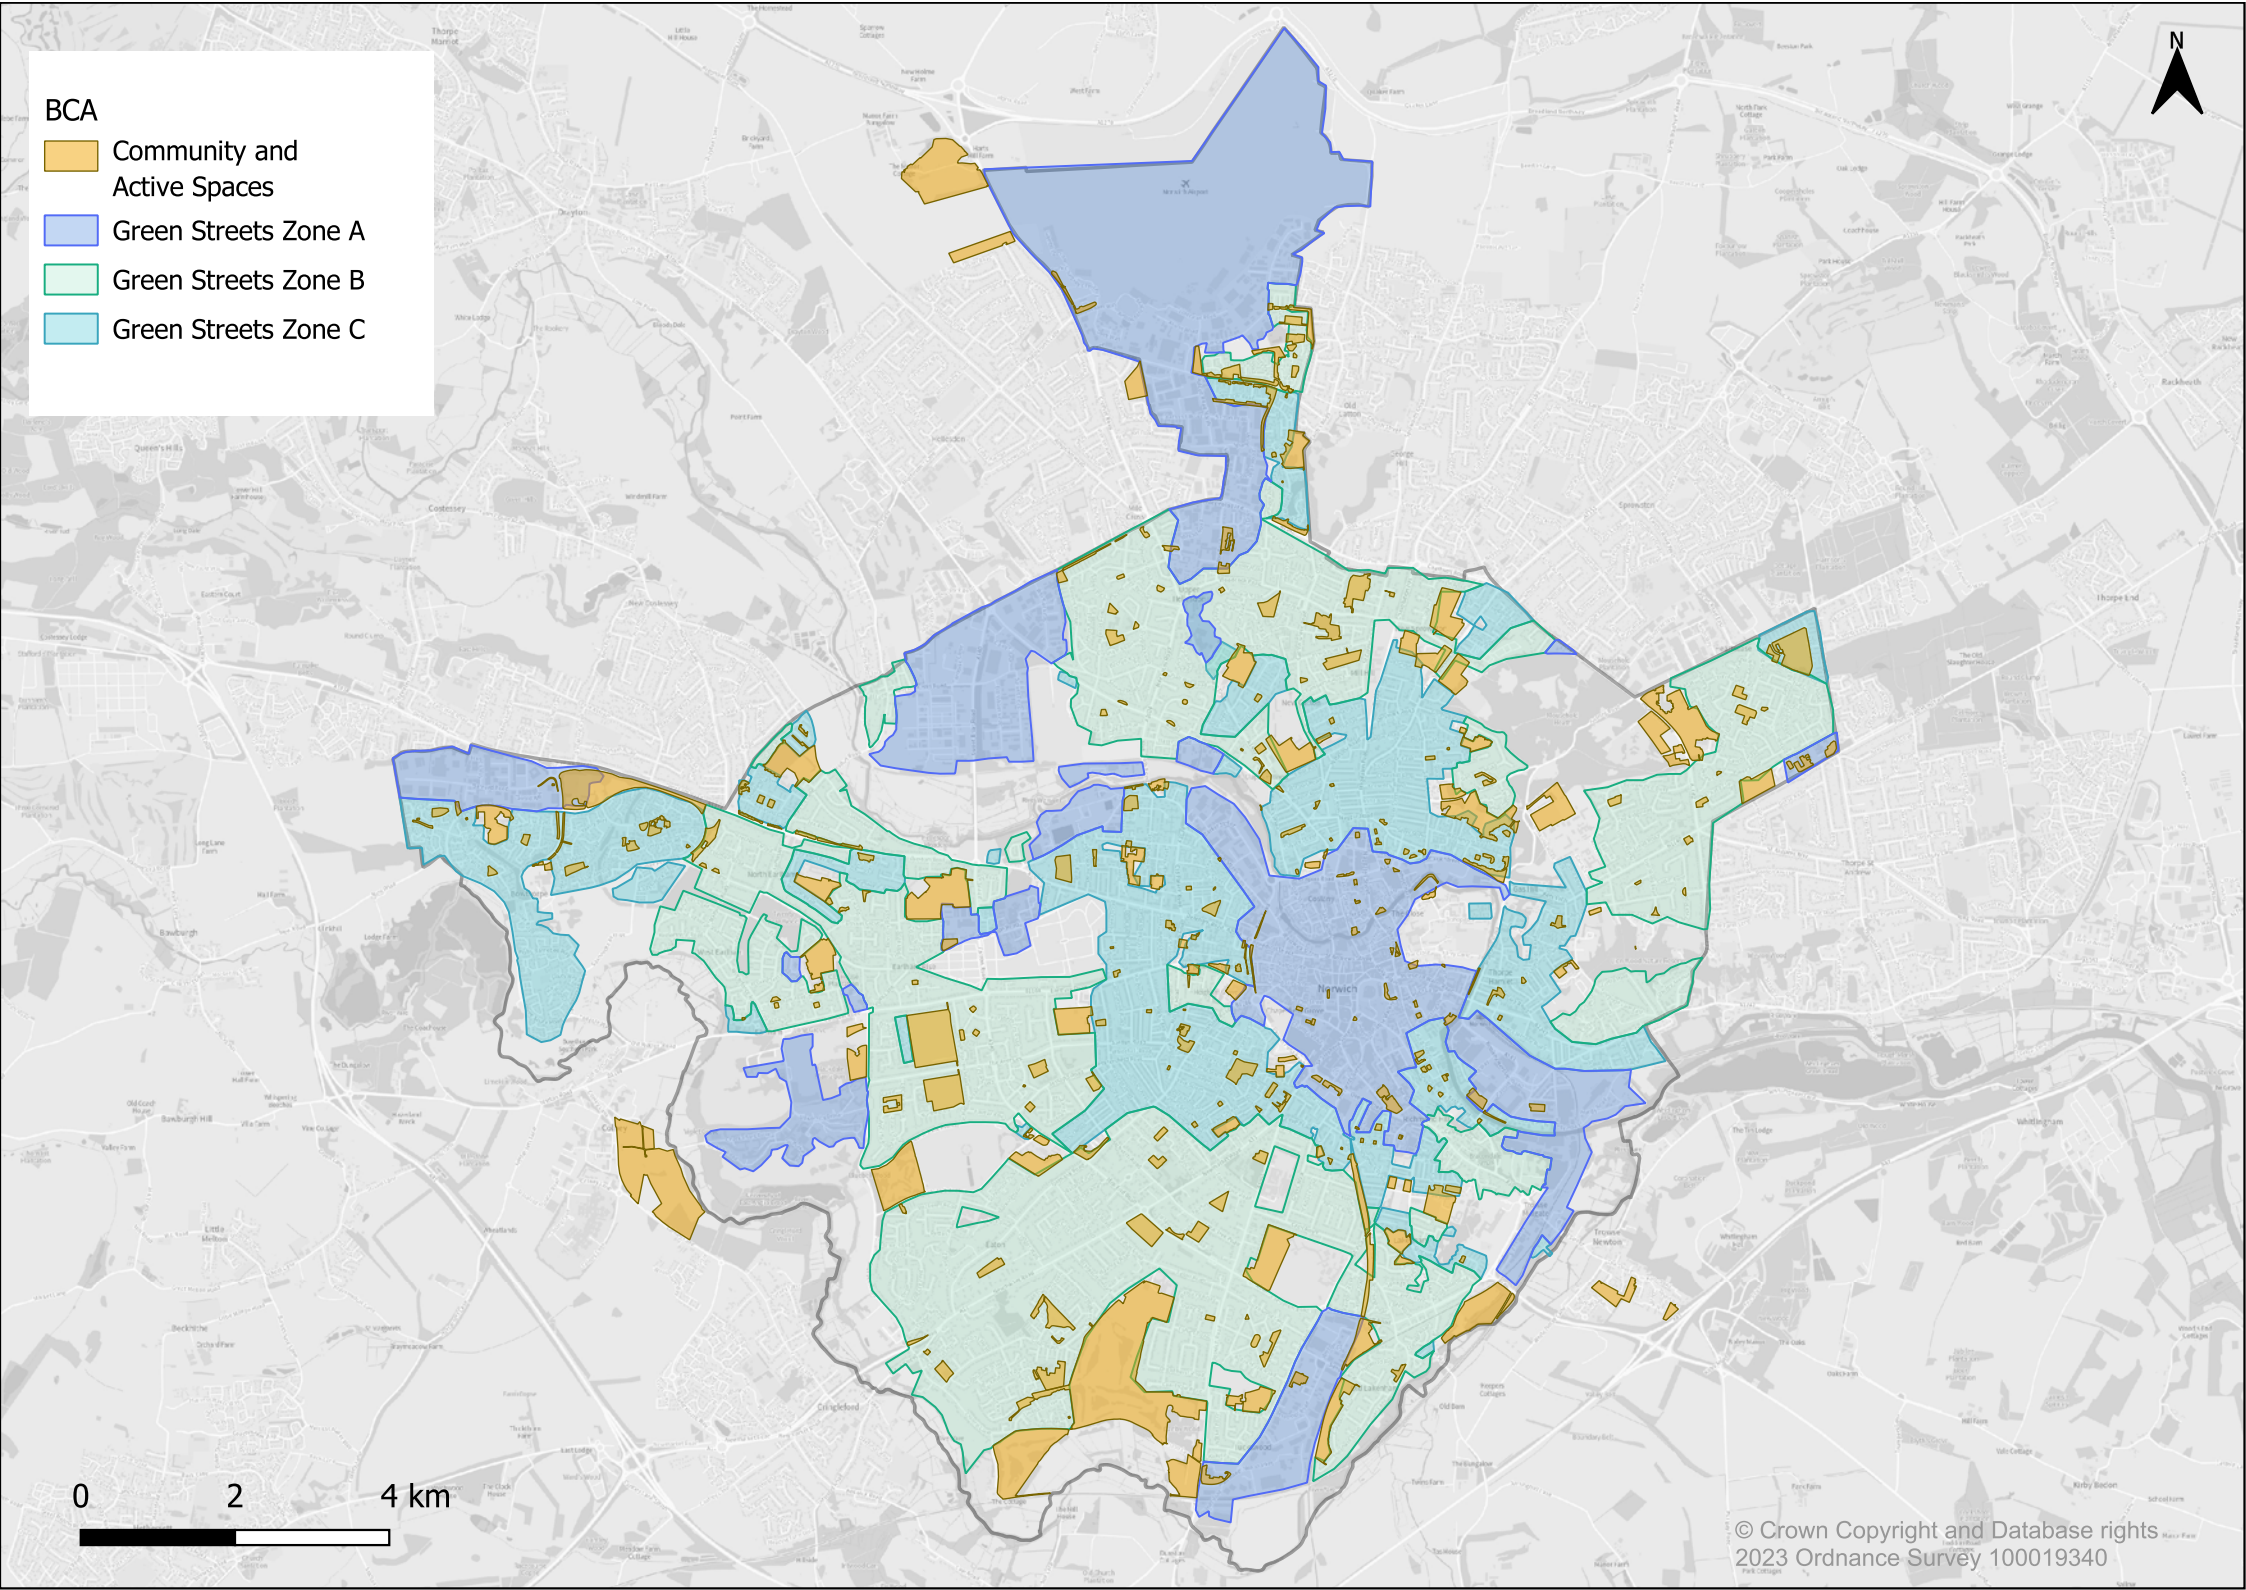

BCA

- Community and Active Spaces
- Green Streets Zone A
- Green Streets Zone B
- Green Streets Zone C

**Designations:**  
Statutory Designation  
(SAC, SSSI, LNR)

Non-Statutory  
Designation  
(CWS, CGS, AW,  
CP, RNR) and  
candidate CGS

0 1 2 km