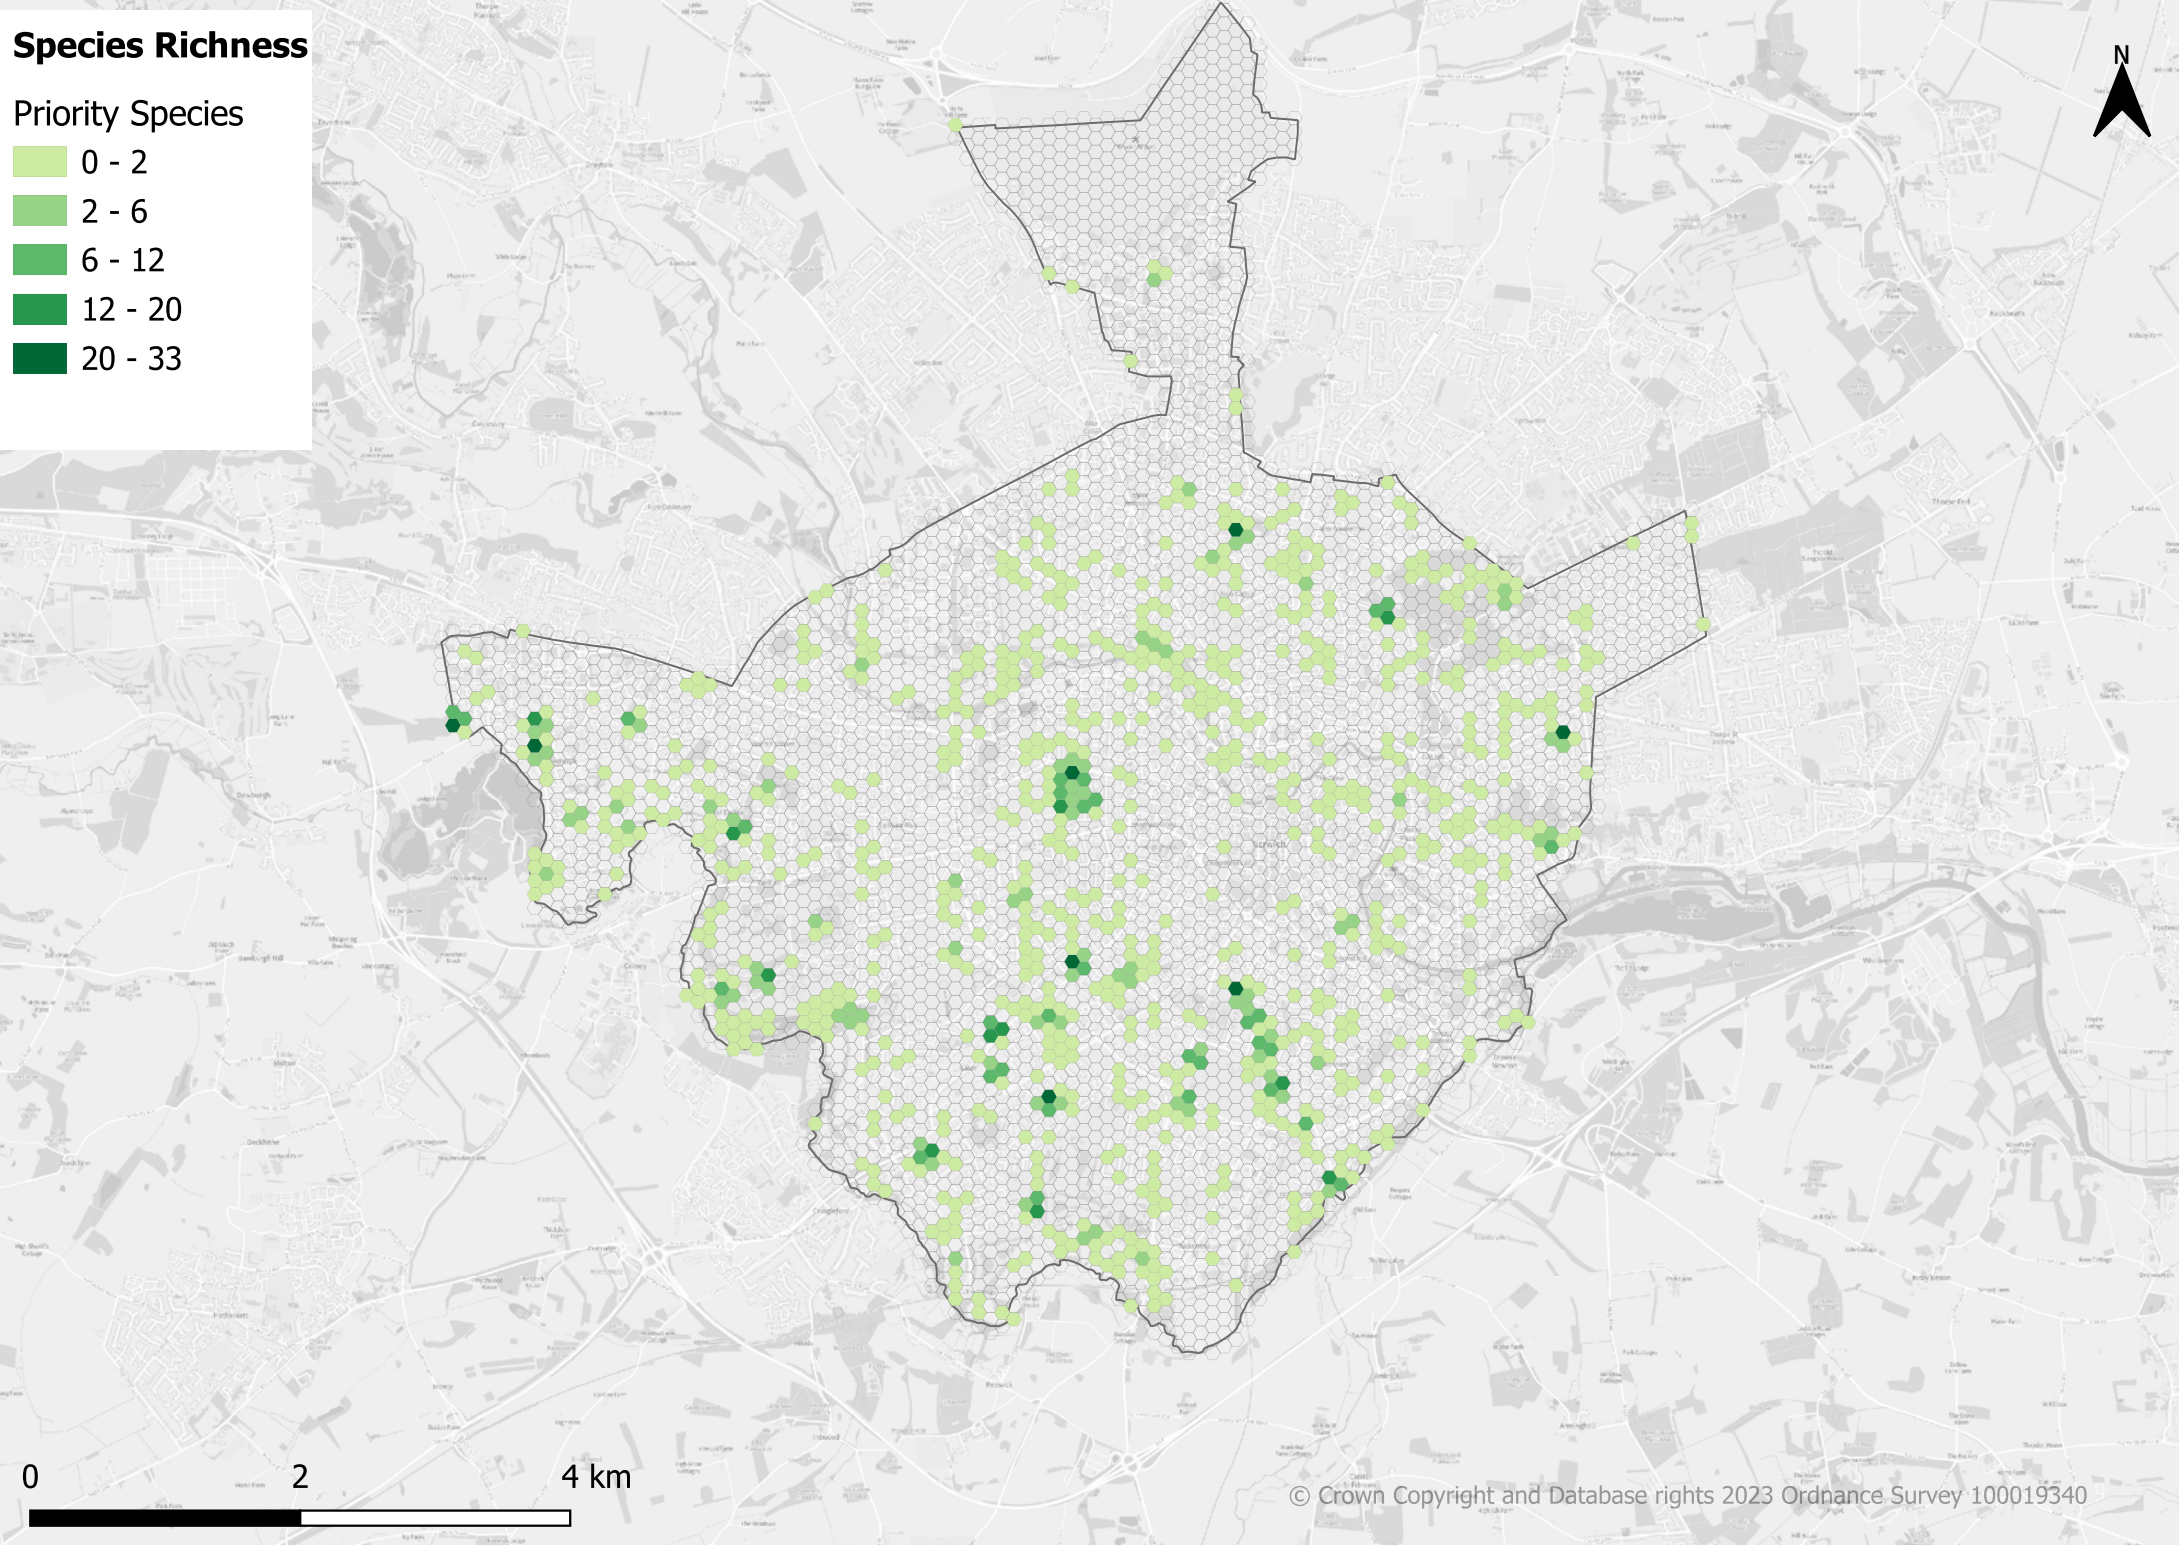

Priority Habitat

- Coastal and Floodplain Grazing Marsh (high productivity)
- Coastal and Floodplain Grazing Marsh (medium productivity)
- Coastal and Floodplain Grazing Marsh (low productivity)
- Fen, Marsh and Swamp
- Lowland Heathland
- Lowland Mixed Deciduous Woodland
- Scrub
- Semi-improved (scrub)
- Semi-improved grassland
- Semi-improved grassland (wet)
- Waterbodies

Species Richness

Priority Species

Number of Records

- 1 - 13
- 13 - 50
- 50 - 188
- 188 - 409
- 409 - 658

Red List Species

Species Richness

Species Richness

Species Richness Score