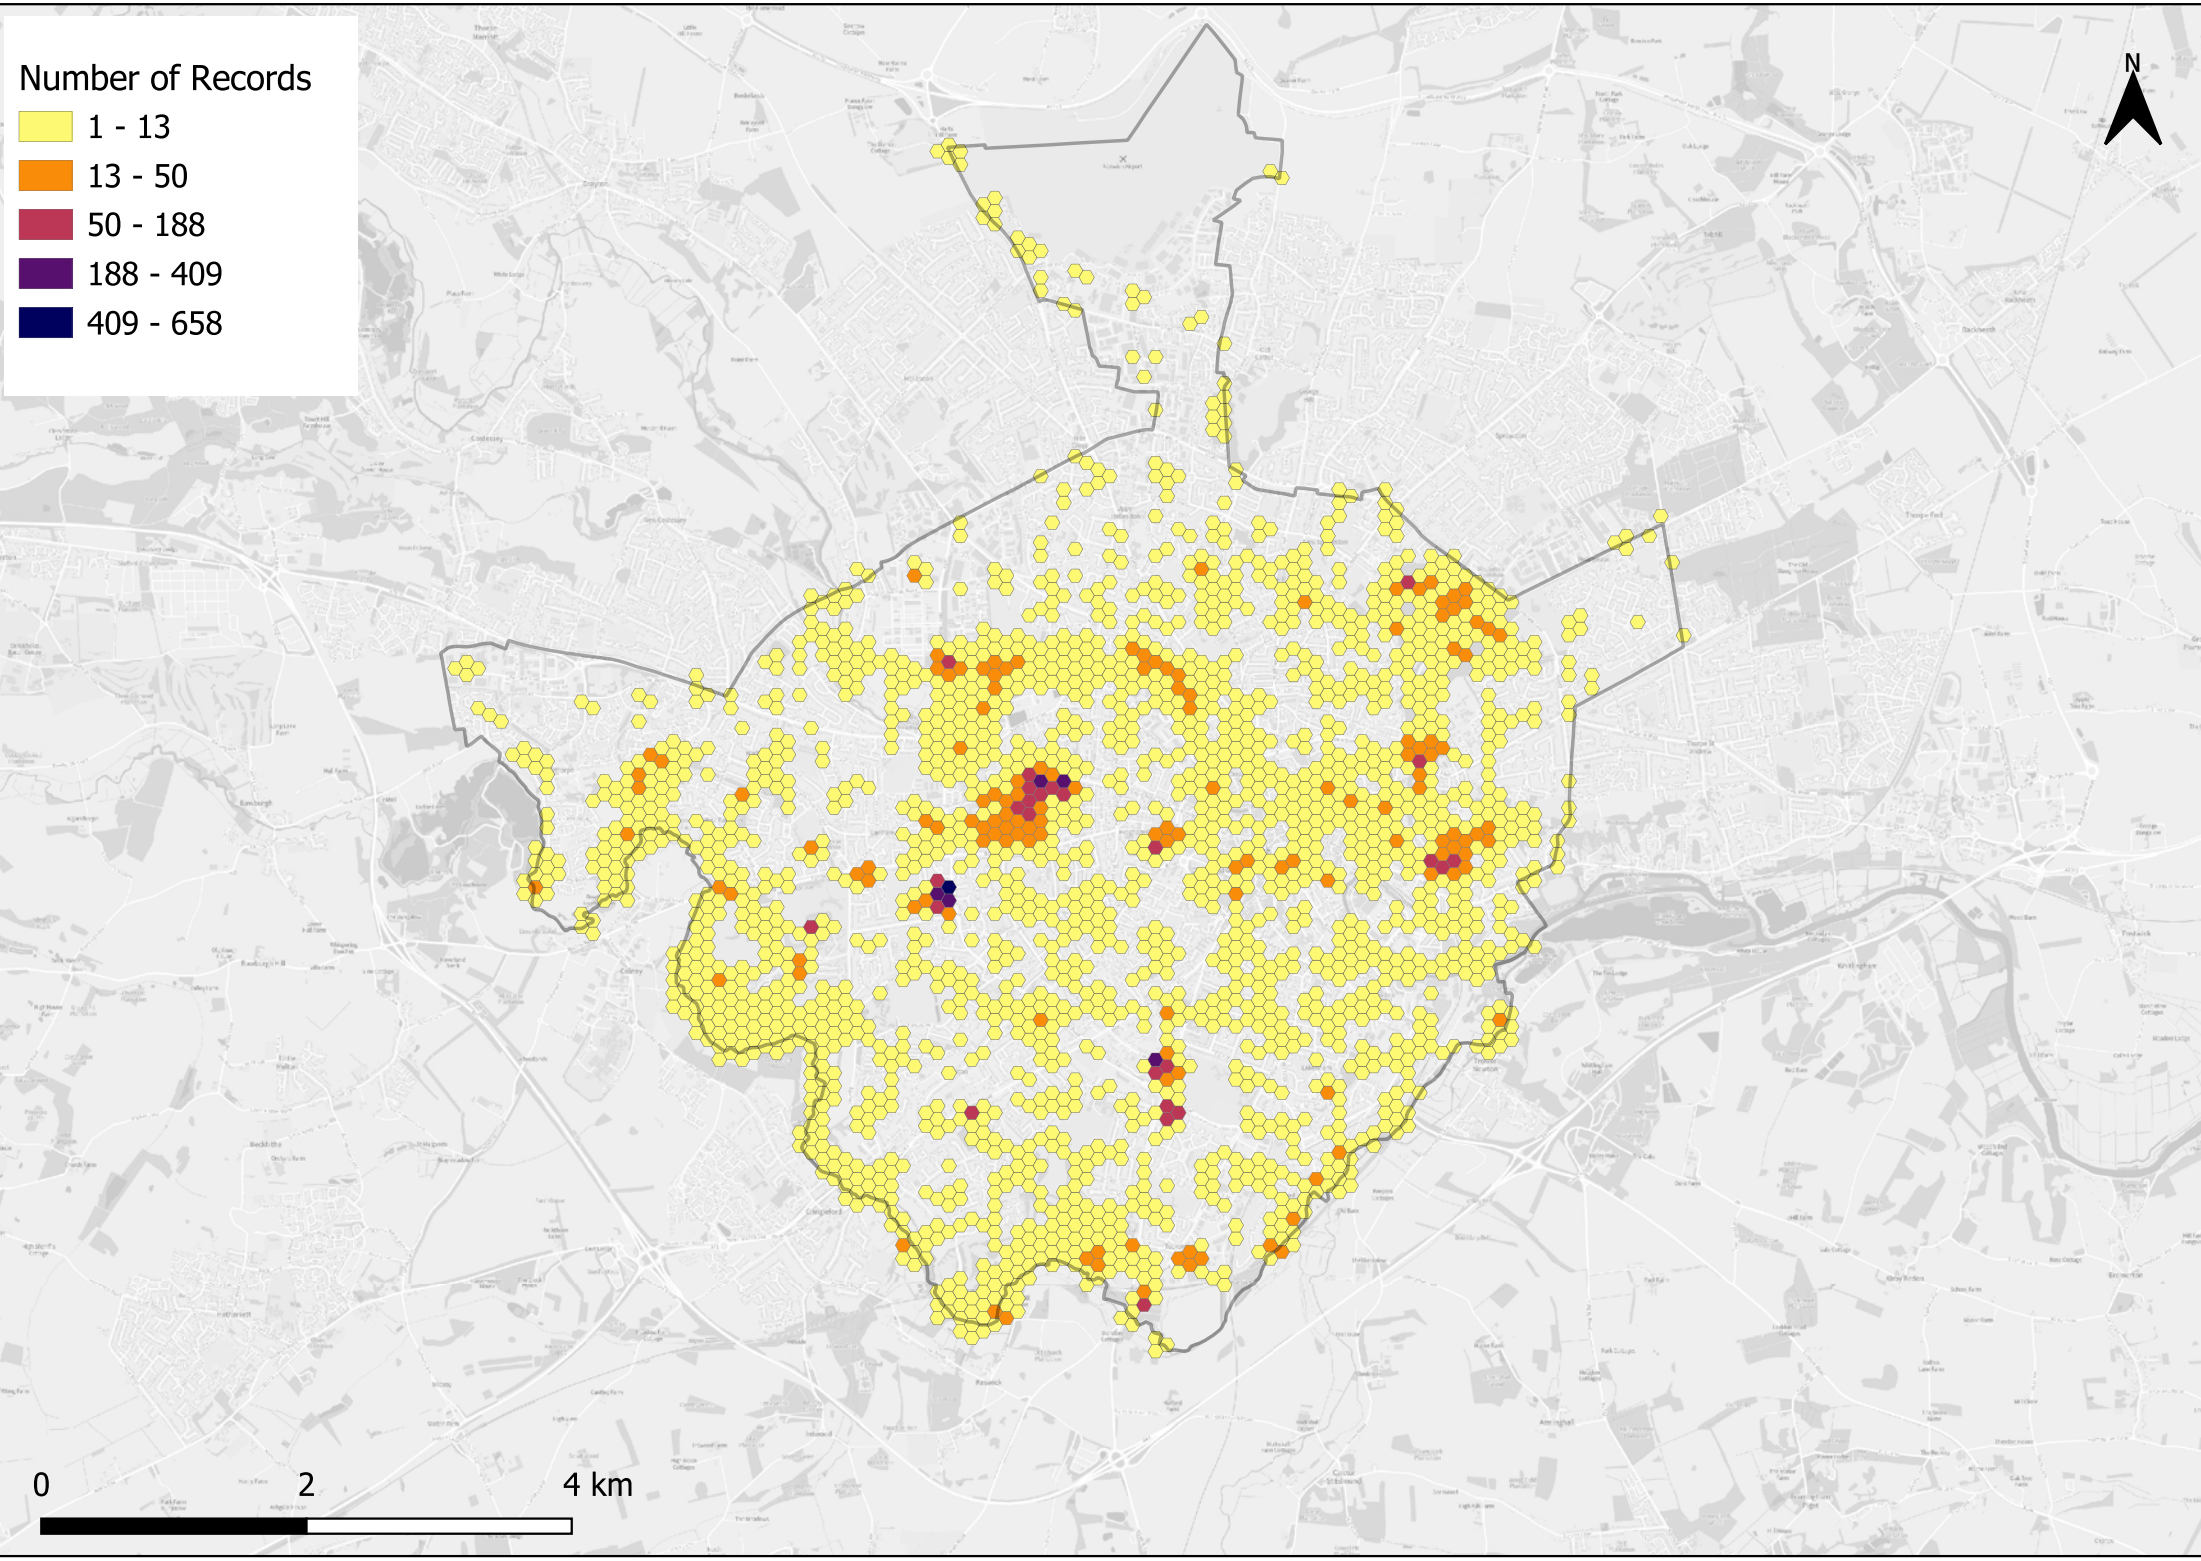

Priority Habitat

- Coastal and Floodplain Grazing Marsh (high productivity)
- Coastal and Floodplain Grazing Marsh (medium productivity)
- Coastal and Floodplain Grazing Marsh (low productivity)
- Fen, Marsh and Swamp
- Lowland Heathland
- Lowland Mixed Deciduous Woodland
- Scrub
- Semi-improved (scrub)
- Semi-improved grassland
- Semi-improved grassland (wet)
- Waterbodies

Species Richness

Priority Species

Number of Records

- 1 - 13
- 13 - 50
- 50 - 188
- 188 - 409
- 409 - 658

Red List Species

Species Richness

Species Richness

Species Richness Score