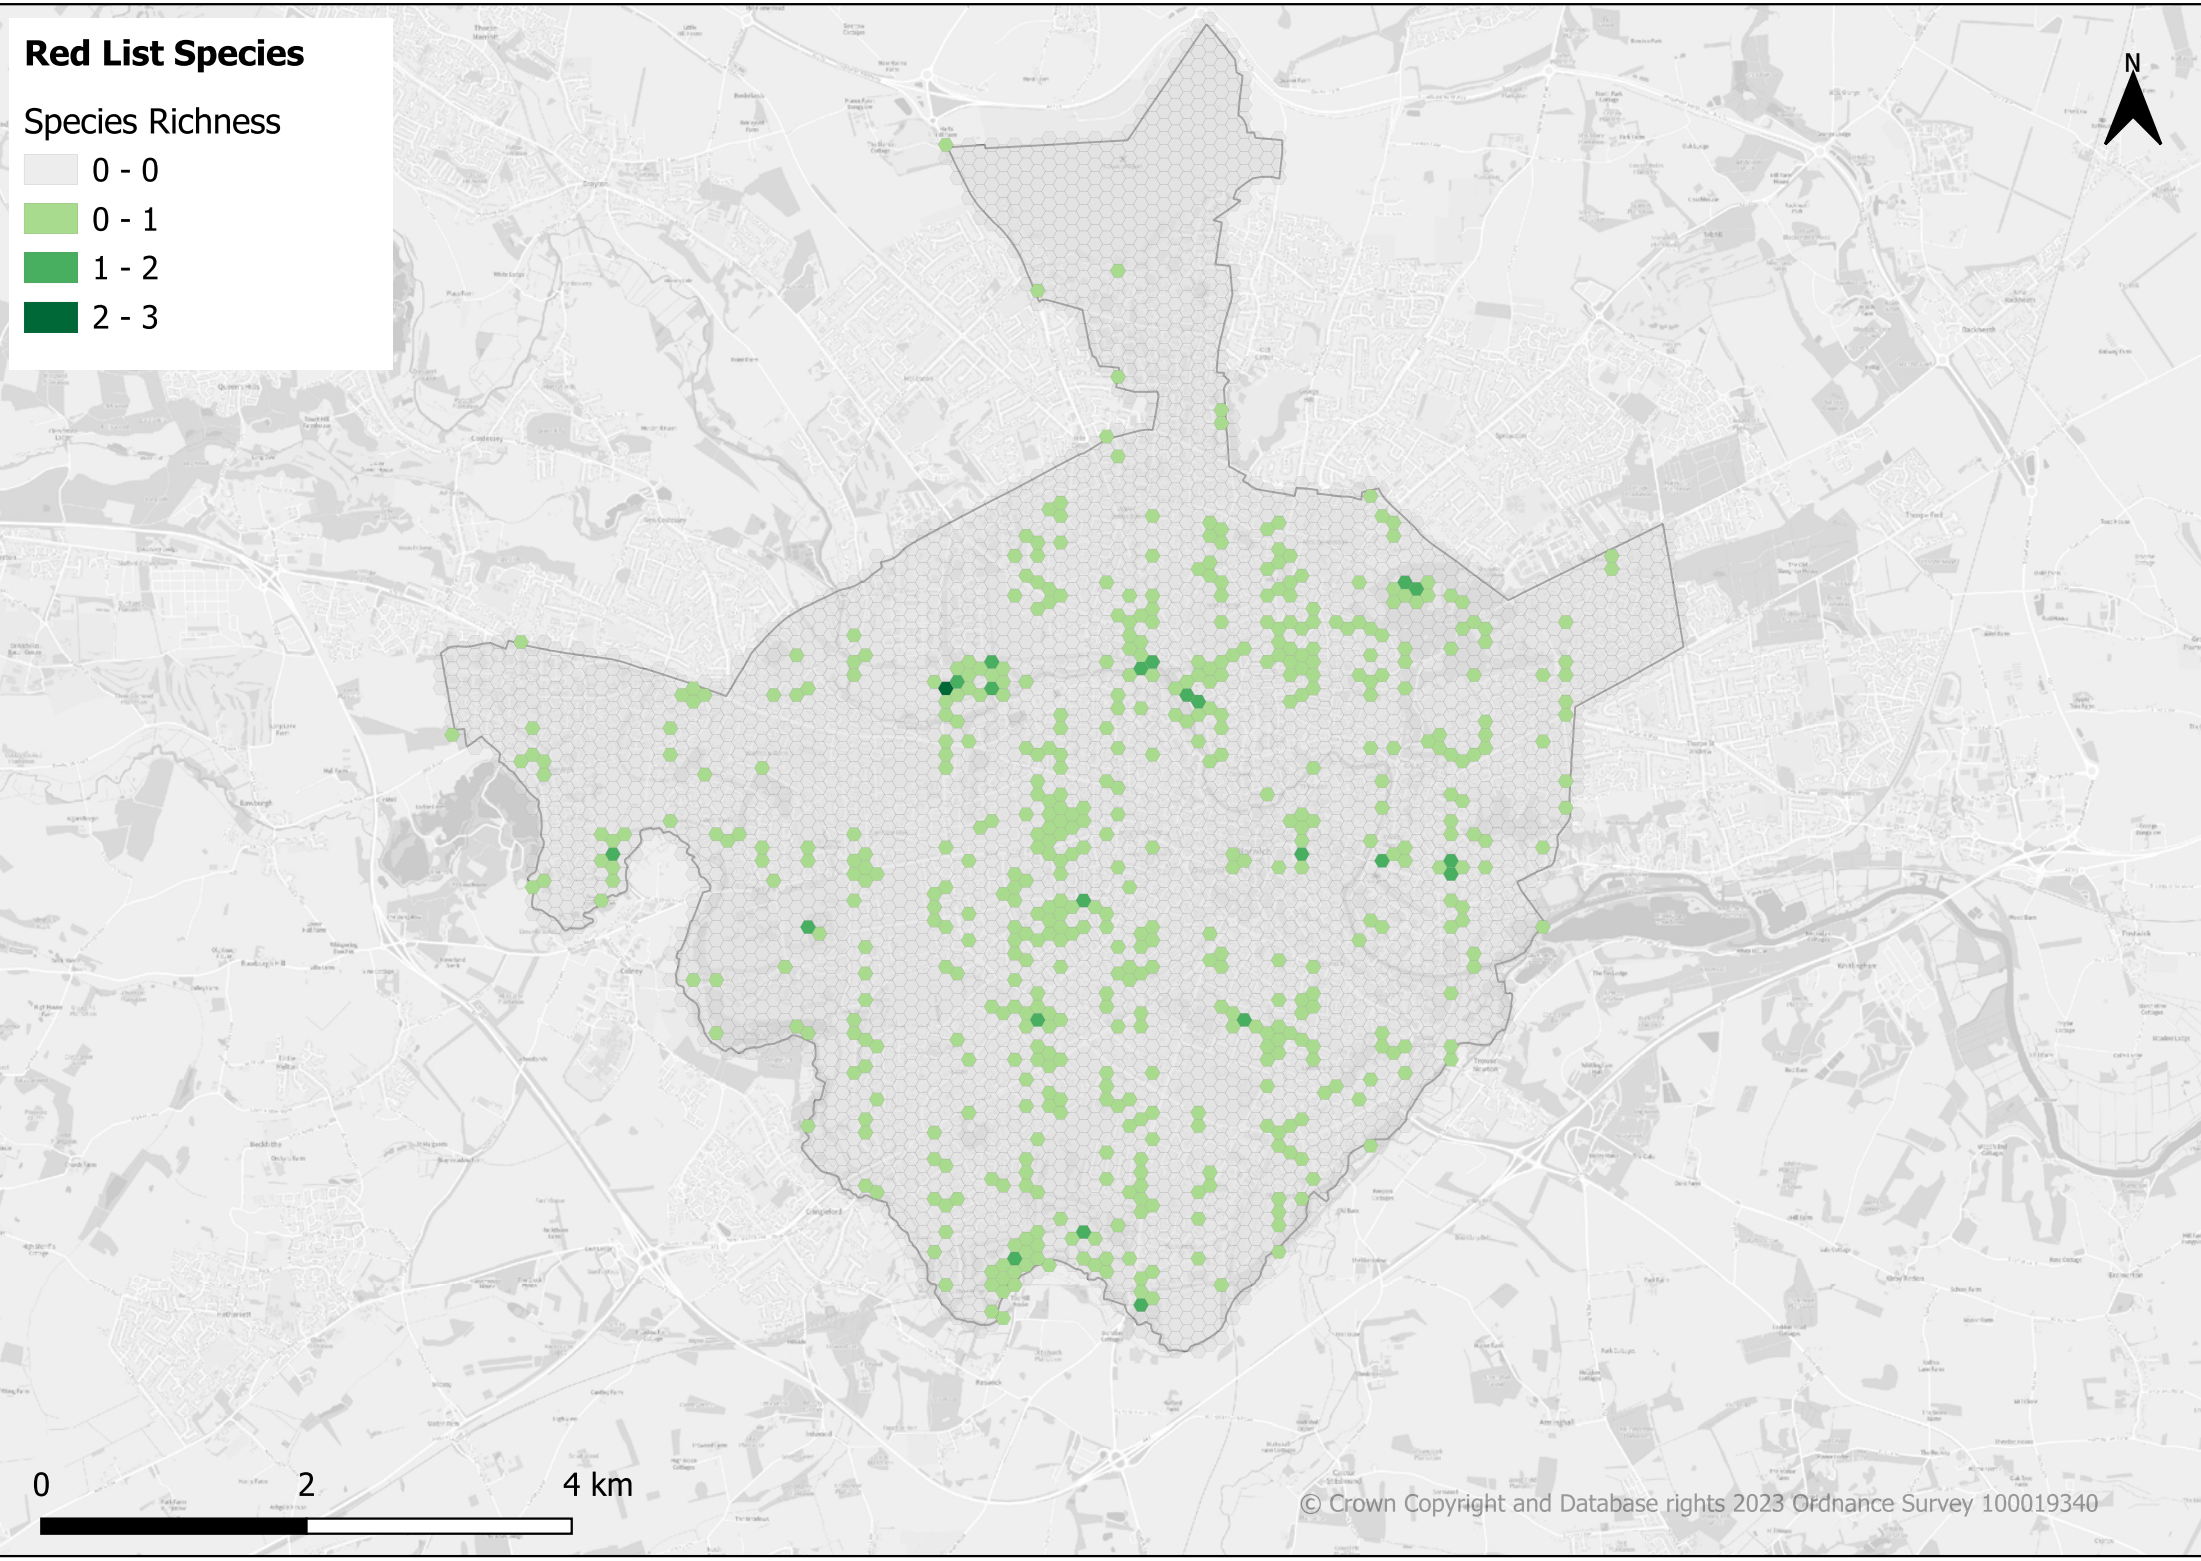

Priority Habitat

- Coastal and Floodplain Grazing Marsh (high productivity)
- Coastal and Floodplain Grazing Marsh (medium productivity)
- Coastal and Floodplain Grazing Marsh (low productivity)
- Fen, Marsh and Swamp
- Lowland Heathland
- Lowland Mixed Deciduous Woodland
- Scrub
- Semi-improved (scrub)
- Semi-improved grassland
- Semi-improved grassland (wet)
- Waterbodies

Species Richness

Priority Species

Number of Records

- 1 - 13
- 13 - 50
- 50 - 188
- 188 - 409
- 409 - 658

Red List Species

Species Richness

Species Richness

Species Richness Score