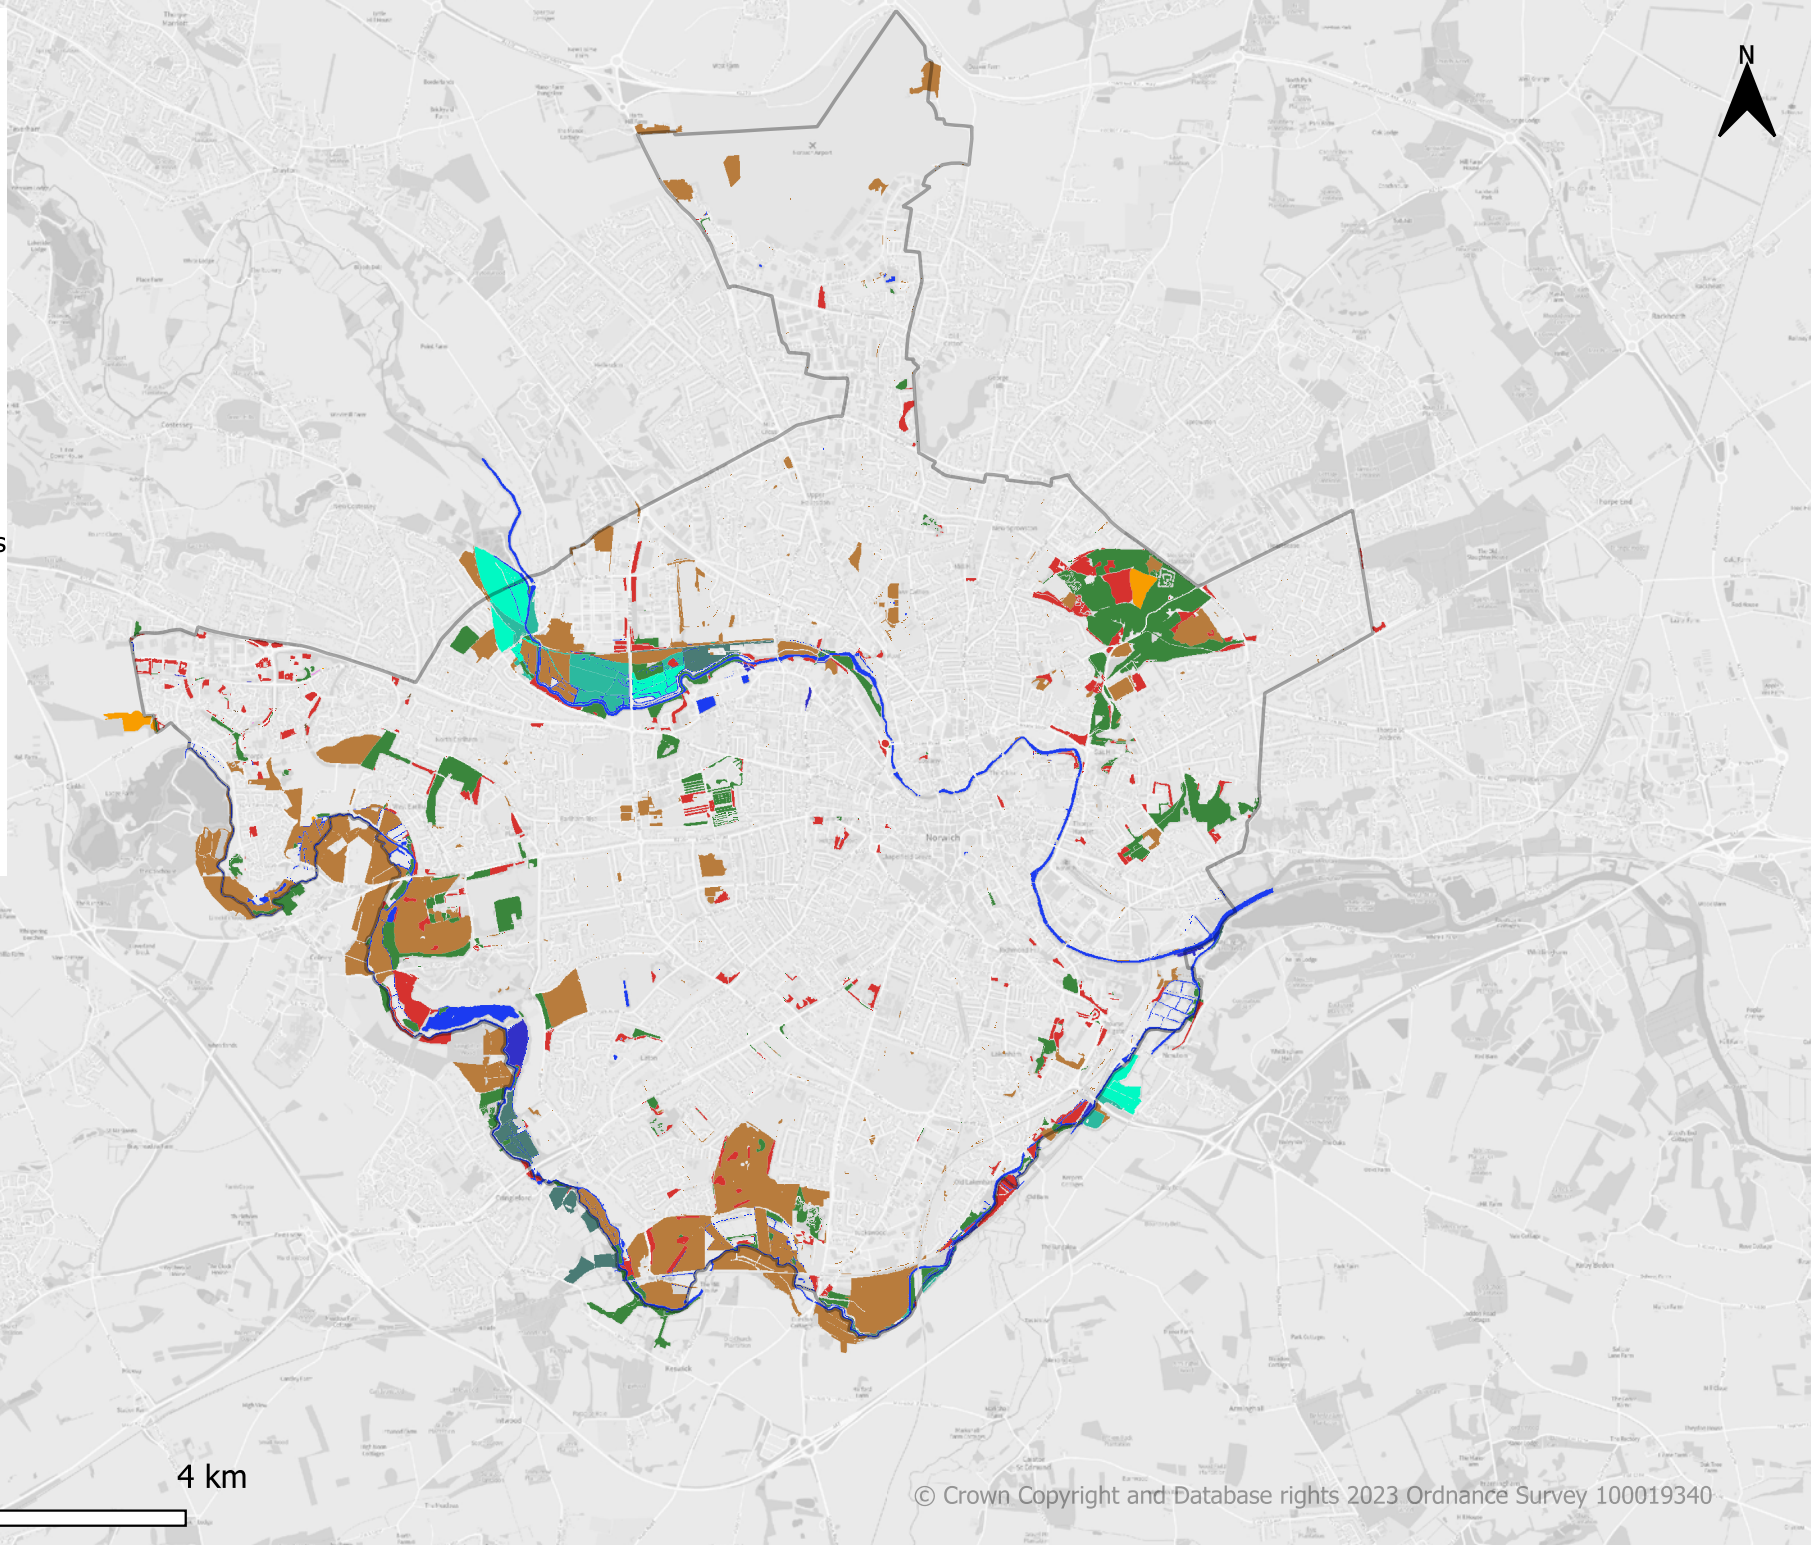

Priority Habitat

- Coastal and Floodplain Grazing Marsh (high productivity)
- Coastal and Floodplain Grazing Marsh (medium productivity)
- Coastal and Floodplain Grazing Marsh (low productivity)
- Fen, Marsh and Swamp
- Lowland Heathland
- Lowland Mixed Deciduous Woodland
- Scrub
- Semi-improved (scrub)
- Semi-improved grassland
- Semi-improved grassland (wet)
- Waterbodies

Species Richness

Priority Species

Number of Records

- 1 - 13
- 13 - 50
- 50 - 188
- 188 - 409
- 409 - 658

Red List Species

Species Richness

Species Richness

Species Richness Score