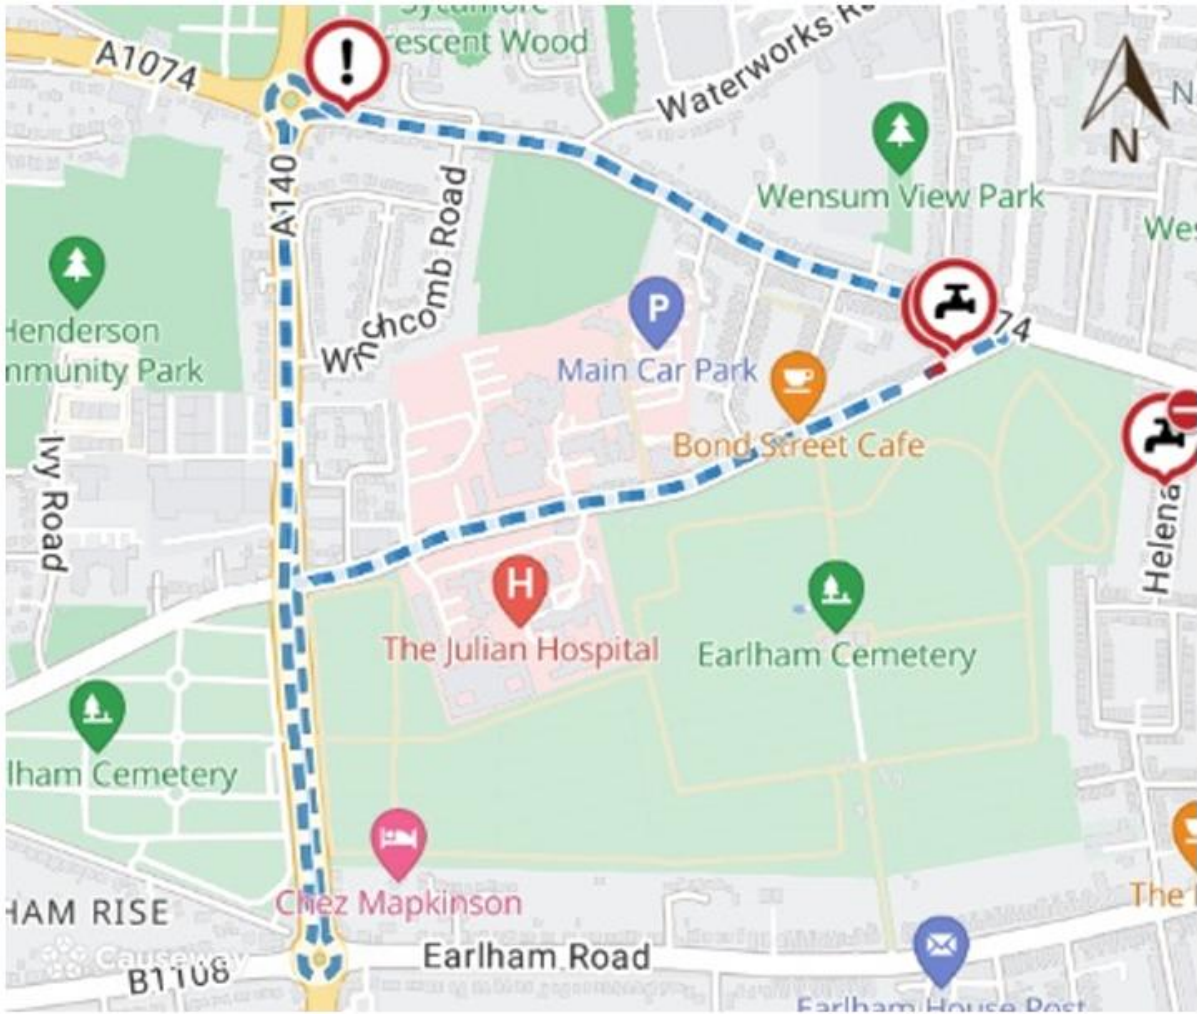

Imagery © 2026 MapTiler | Imagery © 2026 Hexagon | © MapTiler © OpenStreetMap contributors