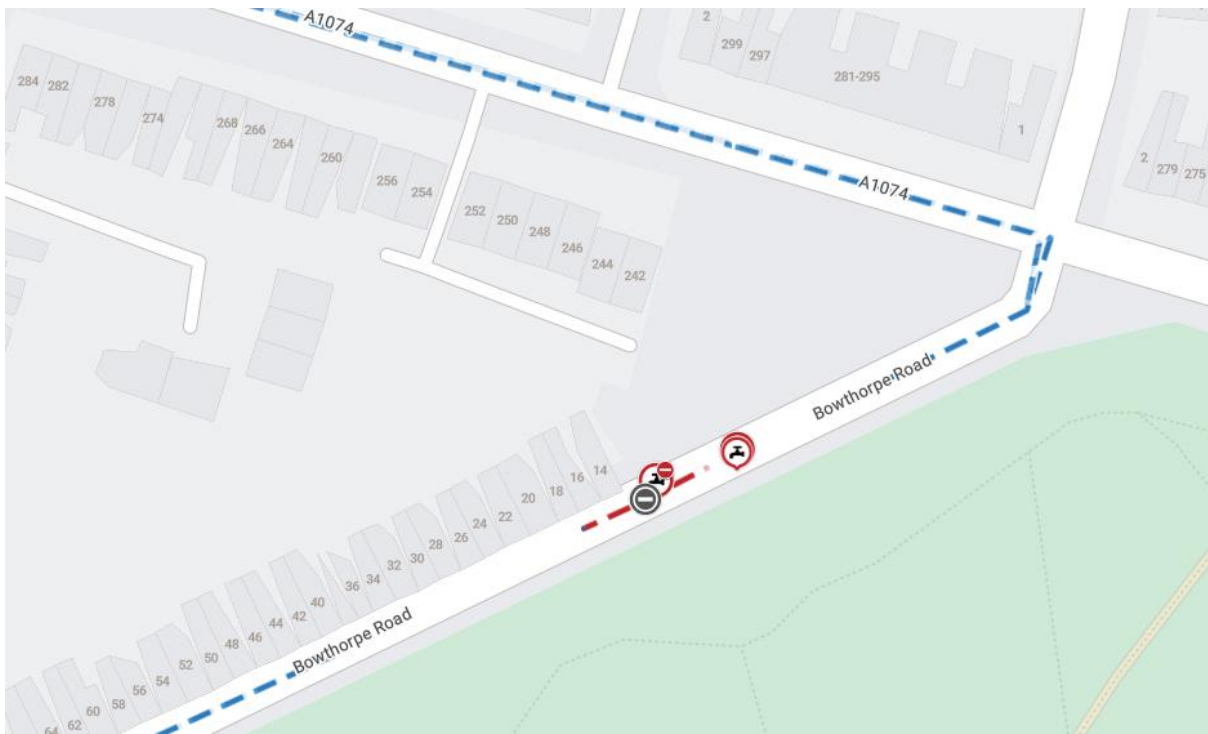

Norwich, Bowthorpe Road CTRO1500 PT