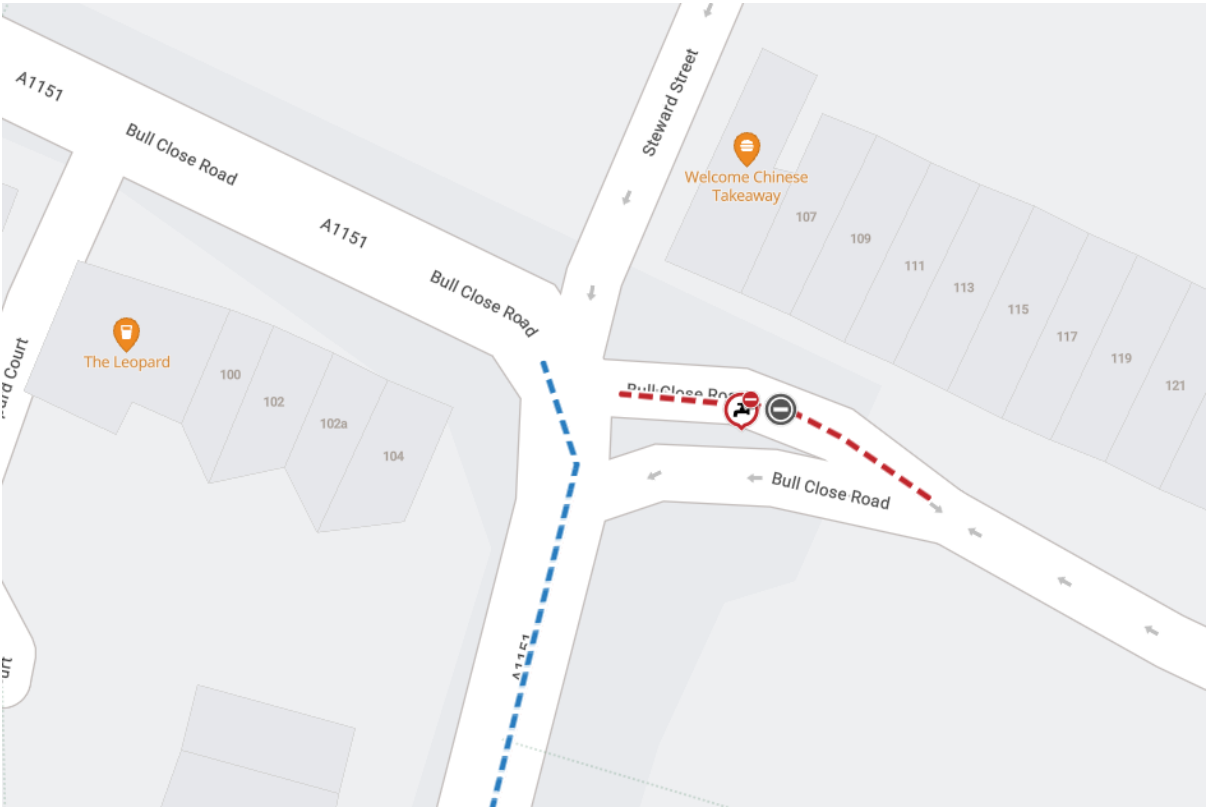

Norwich, Bull Close Road CTRO1529 PT