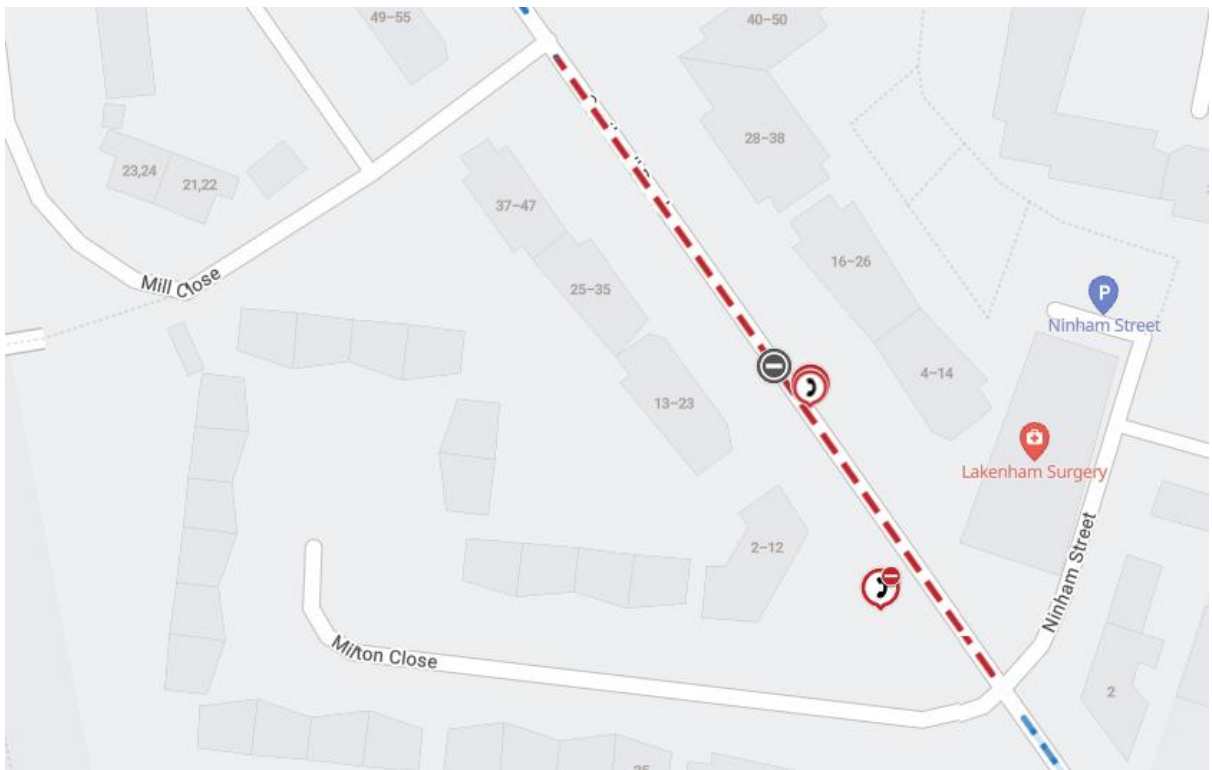

Imagery © 2026 MapTiler | Imagery © 2026 Hexagon | © MapTiler © OpenStreetMap contributors

Norwich, Southwell Road CTRO1510 PT