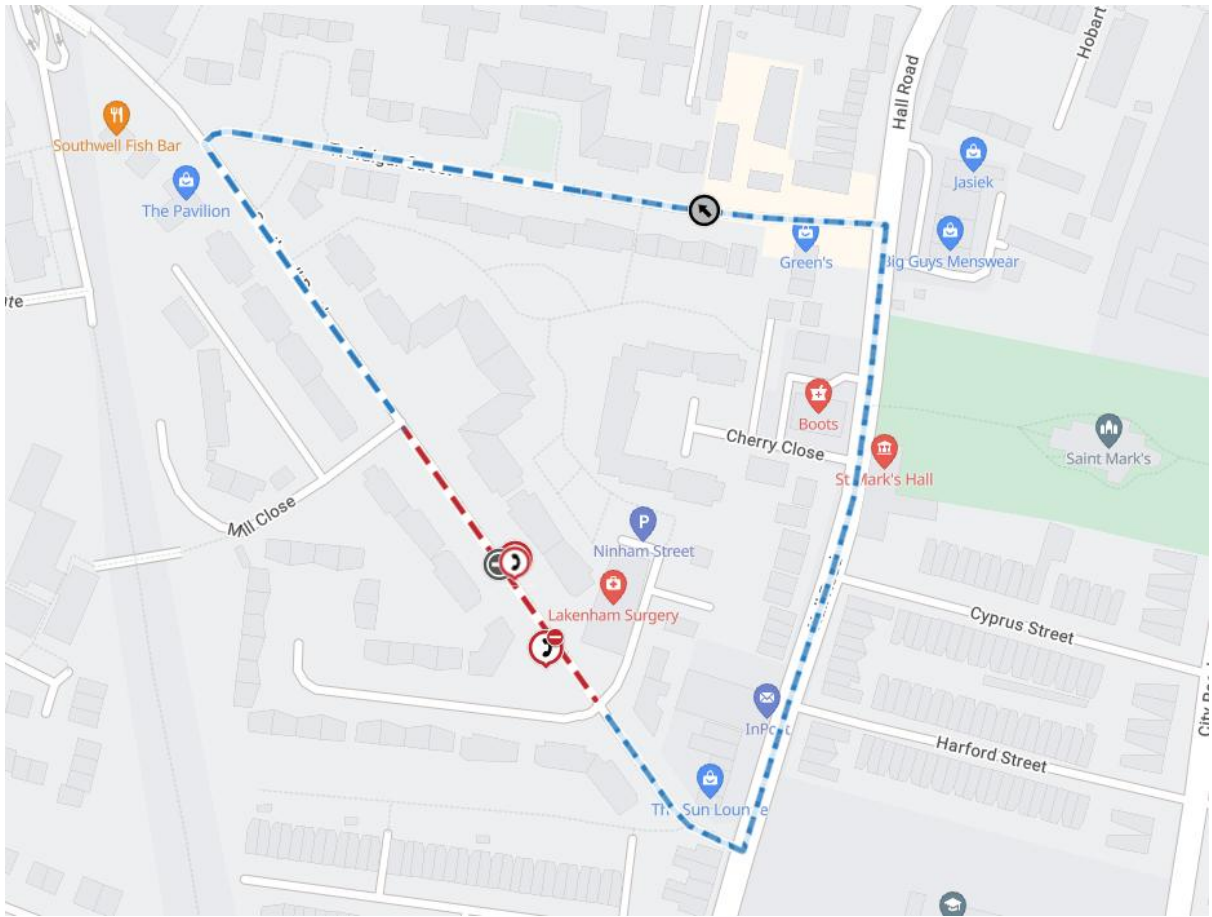

Imagery © 2026 MapTiler | Imagery © 2026 Hexagon | © MapTiler © OpenStreetMap contributors

Norwich, Southwell Road CTRO1510 PT