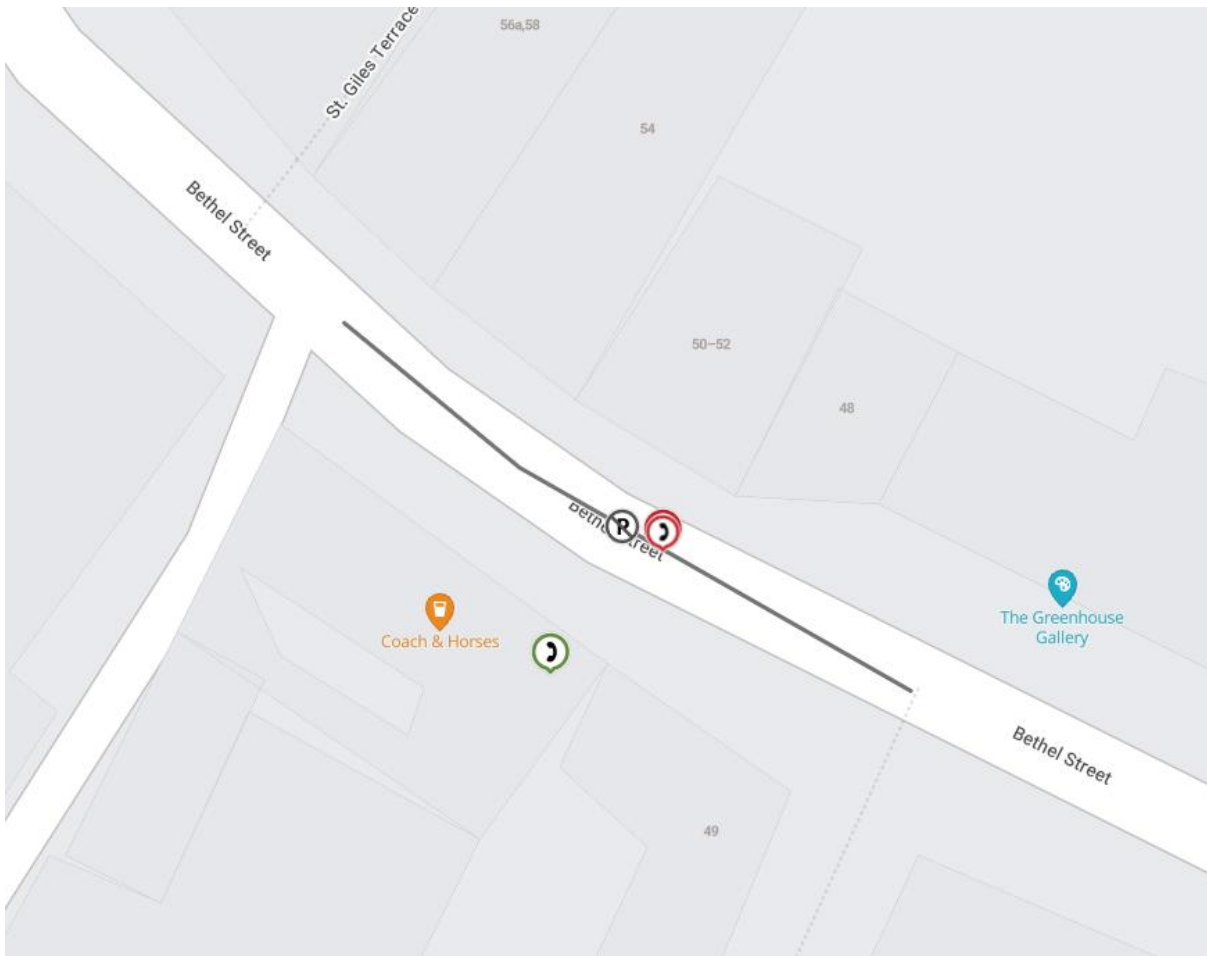

Imagery © 2026 MapTiler | Imagery © 2026 Hexagon | © MapTiler © OpenStreetMap contributors

Norwich, Bethel Street CTRO1528 PT