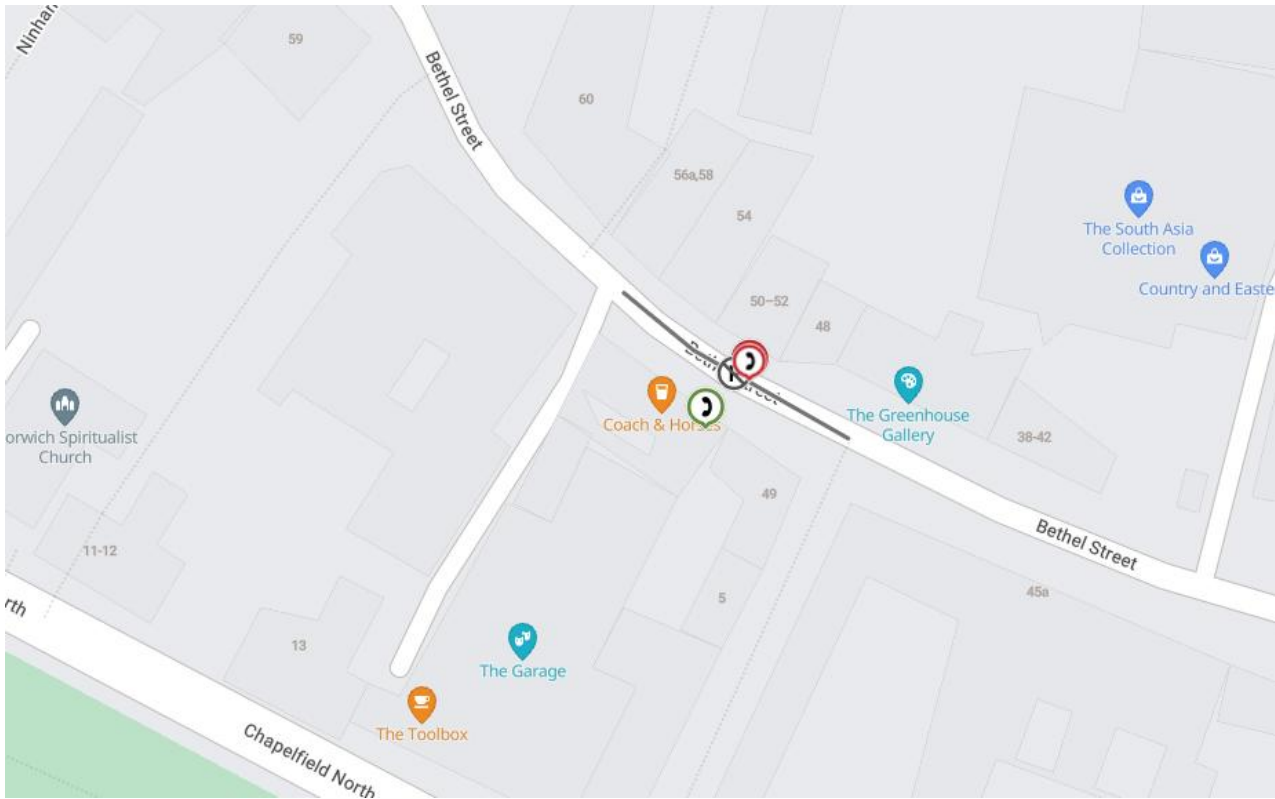

Imagery © 2026 MapTiler | Imagery © 2026 Hexagon | © MapTiler © OpenStreetMap contributors

Norwich, Bethel Street CTRO1528 PT