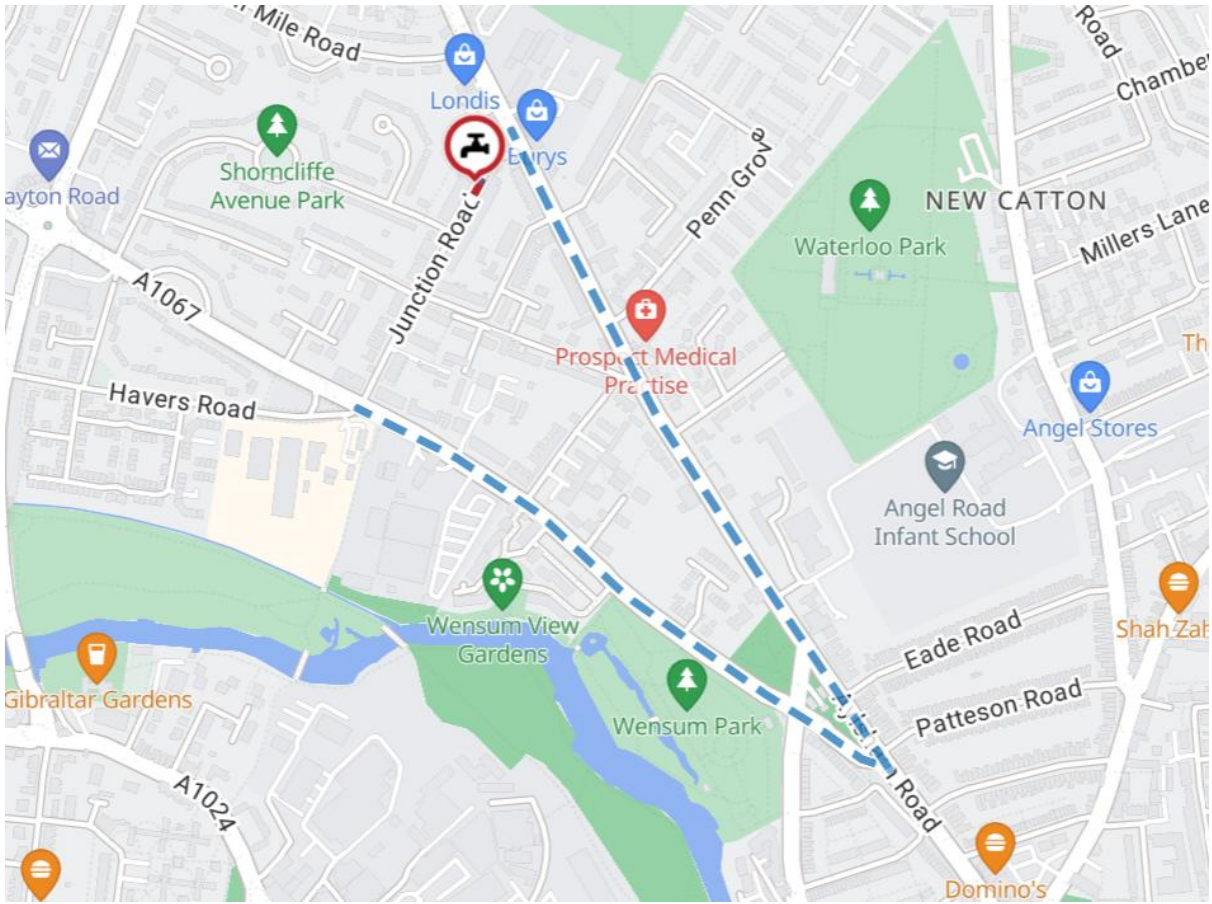

Imagery © 2026 MapTiler | Imagery © 2026 Hexagon | © MapTiler © OpenStreetMap contributors

Norwich, Junction Road CTRO1512, PT