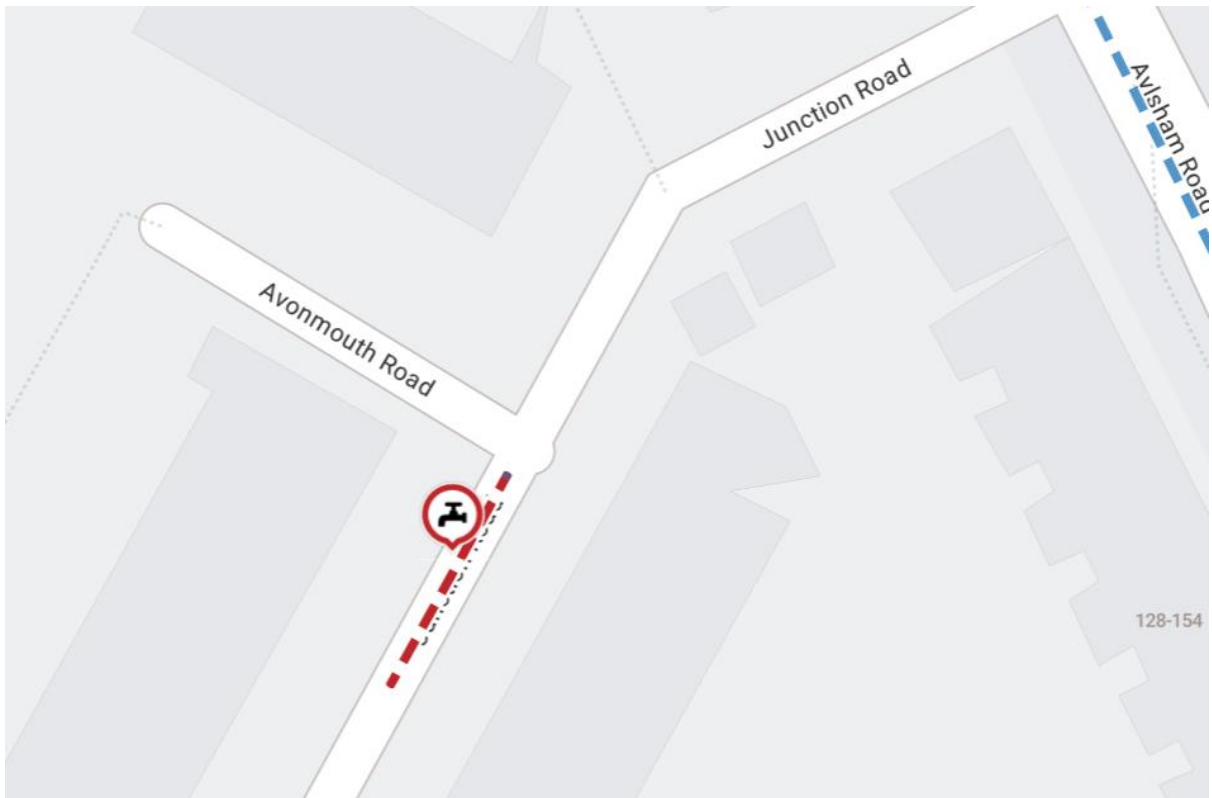

Imagery © 2026 MapTiler | Imagery © 2026 Hexagon | © MapTiler © OpenStreetMap contributors

Norwich, Junction Road CTRO1512, PT