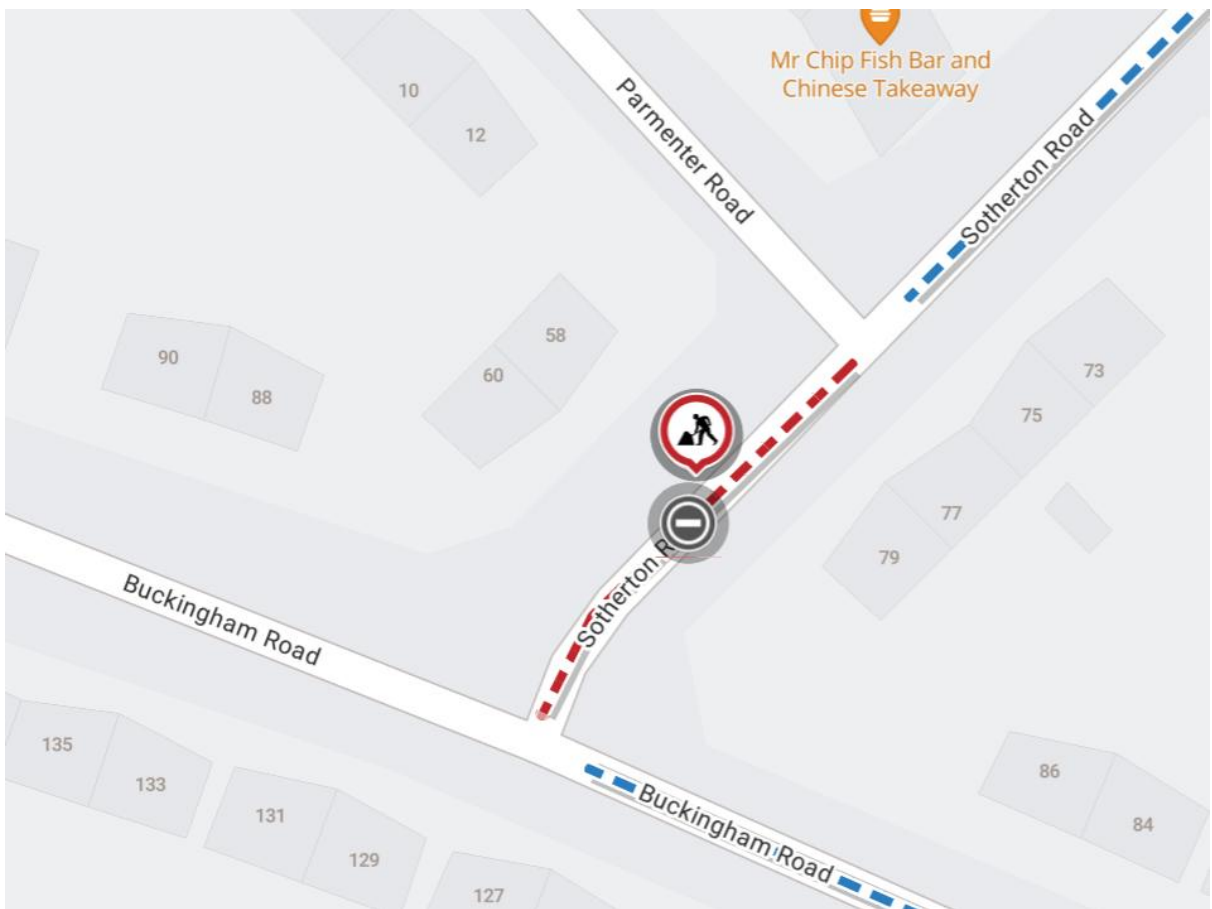

Imagery © 2026 MapTiler | Imagery © 2026 Hexagon | © MapTiler © OpenStreetMap contributors

Norwich, Sotherton Road CTRO1578 PT