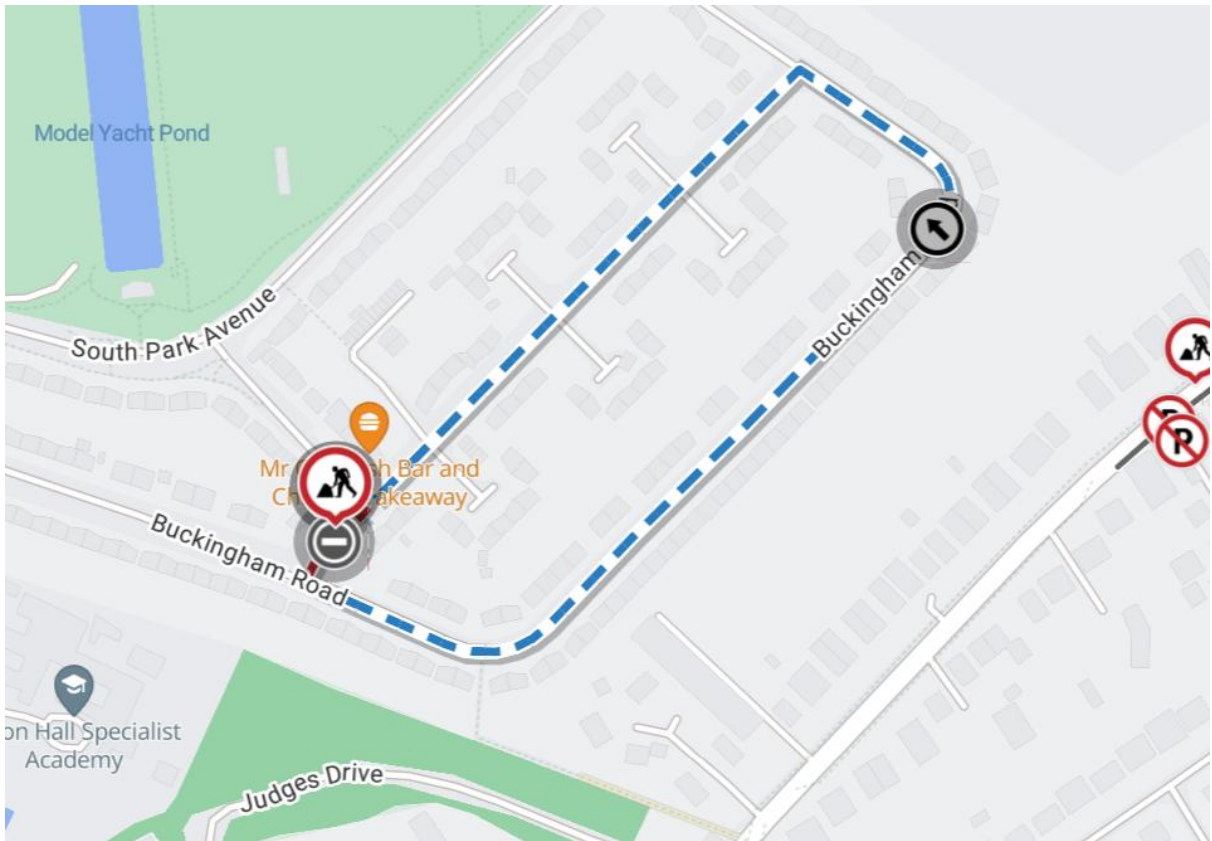

Imagery © 2026 MapTiler | Imagery © 2026 Hexagon | © MapTiler © OpenStreetMap contributors

Norwich, Sotherton Road CTRO1578 PT